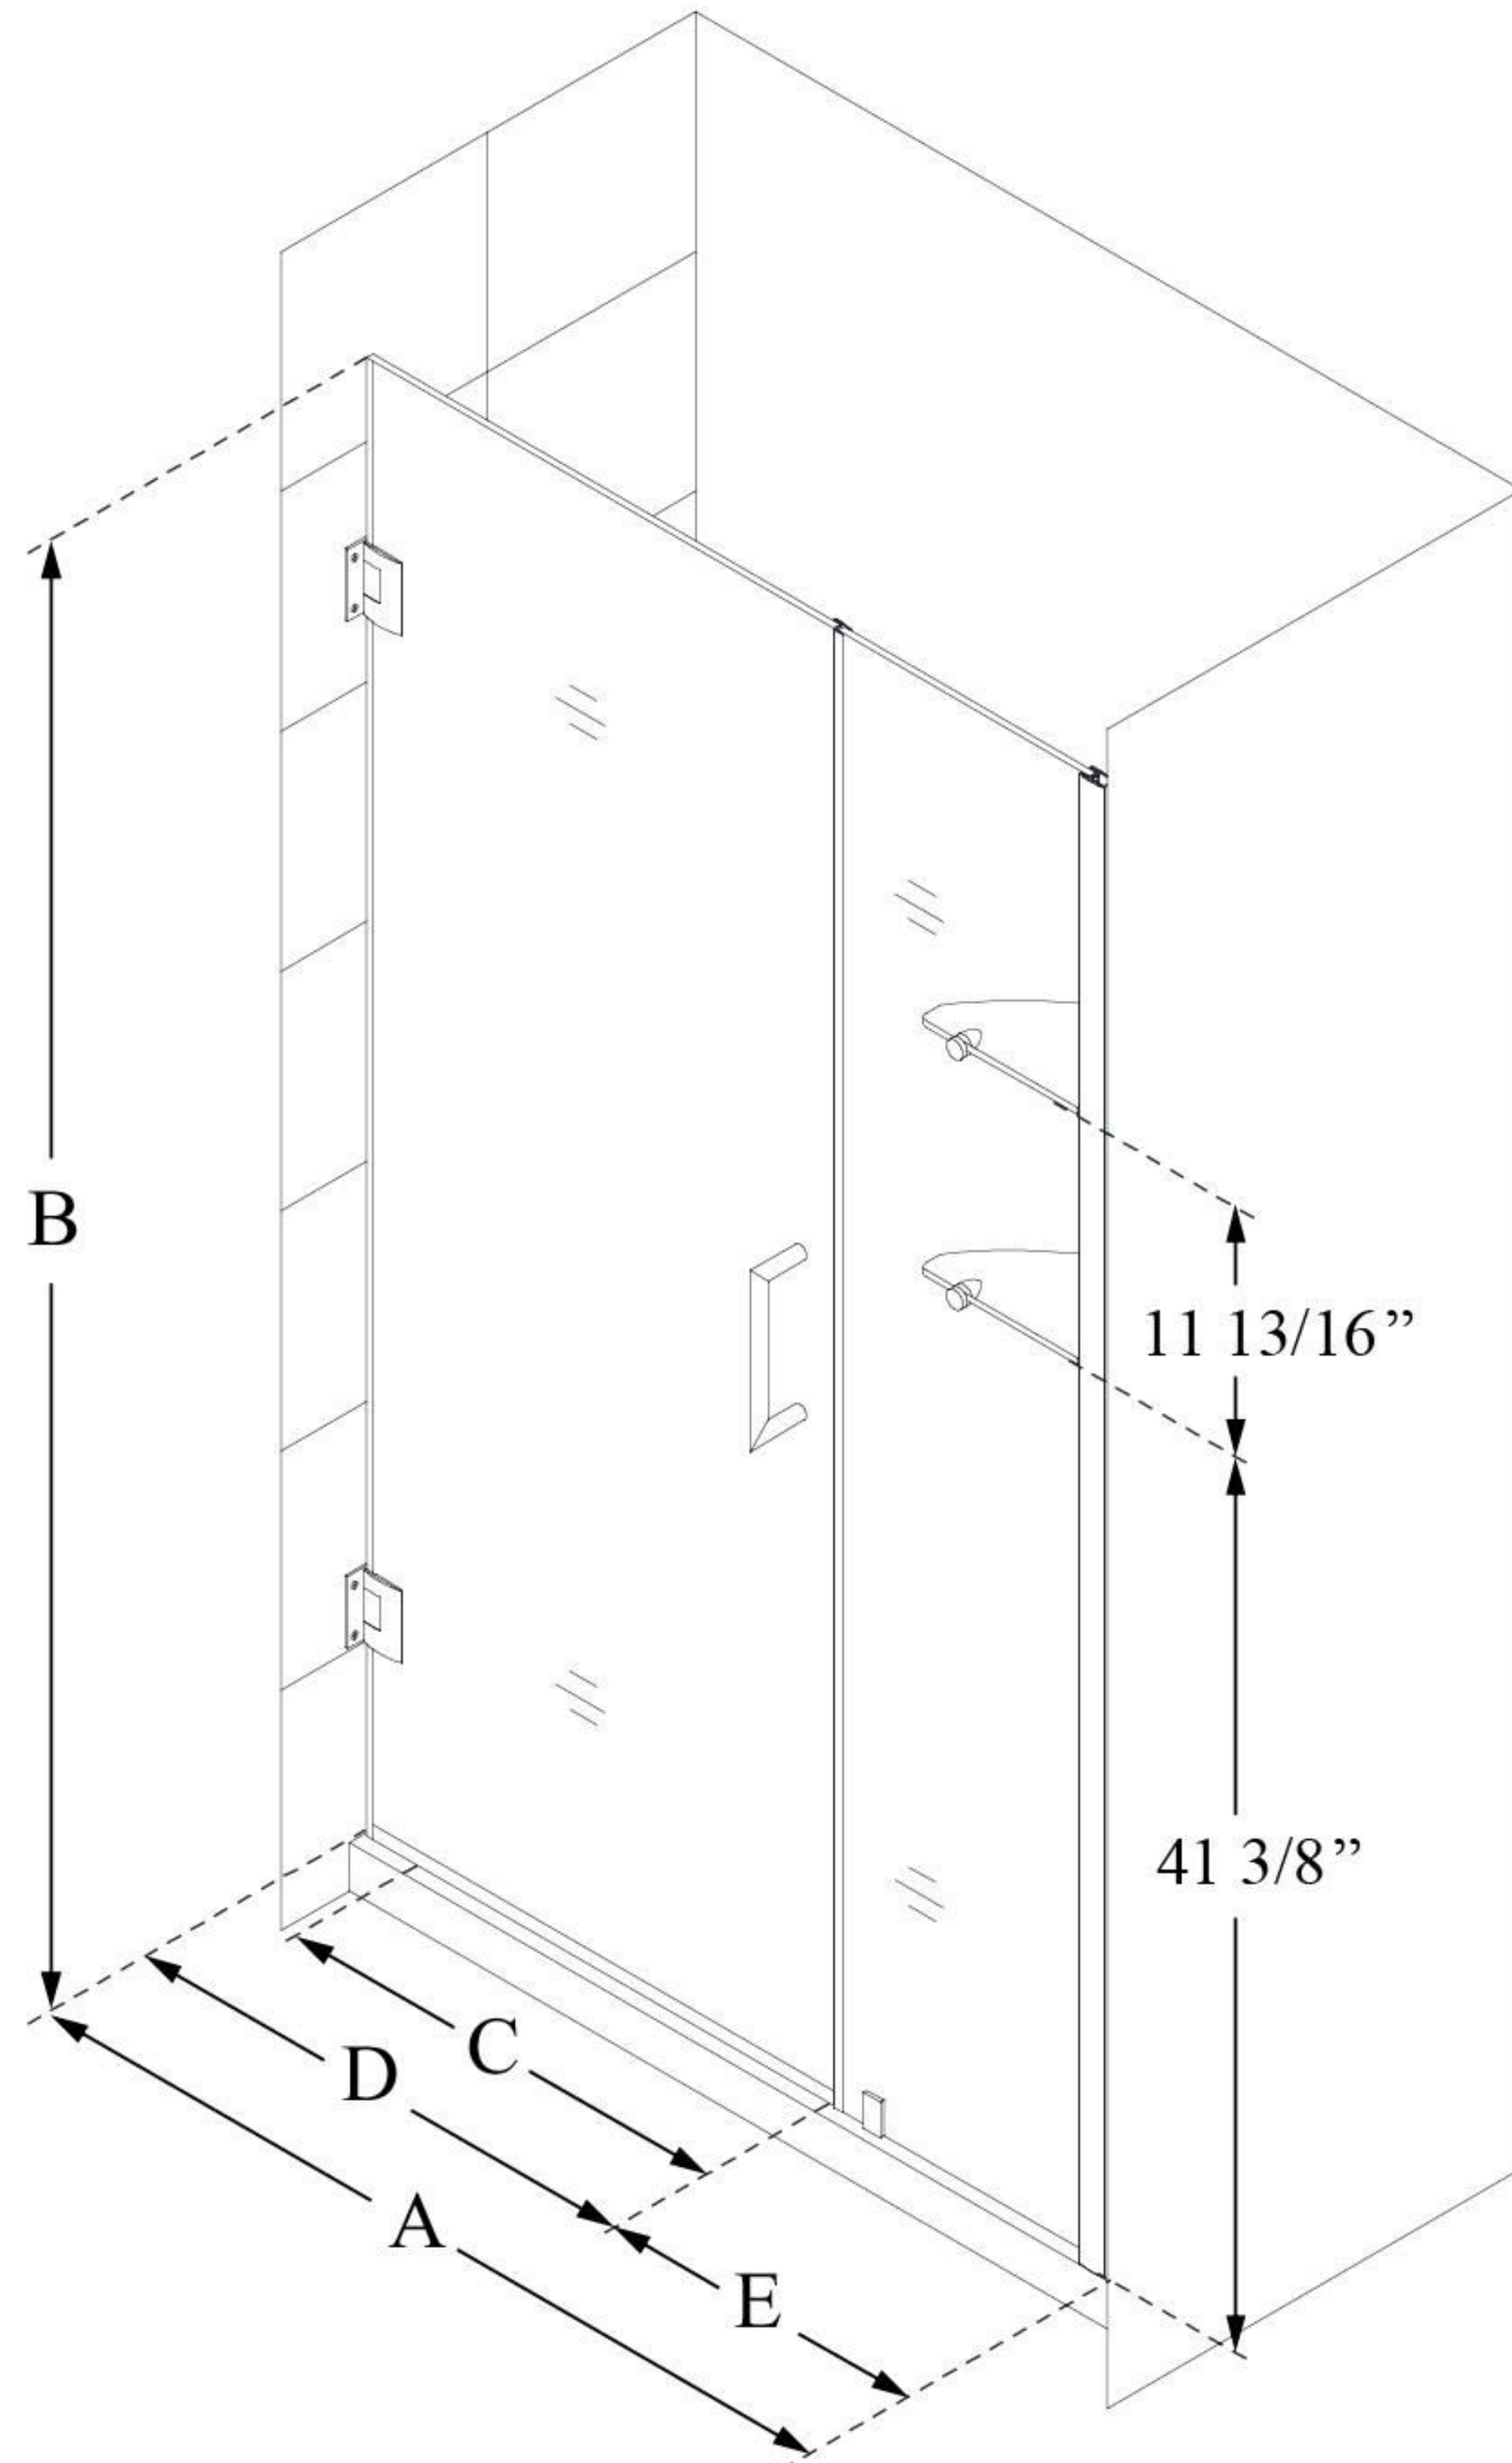

## UNIDOOR

DreamLine Unidoor 51-52" W x 72"  
H Frameless Hinged Shower Door  
with Shelves, Clear Glass

**SWING DOOR**

### CONFIGURATION DIMENSIONS:

**A: 51 - 52"**

MODEL WIDTH

**B: 72"**

MODEL HEIGHT

**C: 26"**

ACCESS WIDTH

**D: 27"**

DOOR WIDTH

**E: 24"**

INLINE PANEL WIDTH

DreamLine reserves the right to update or modify the hardware or materials pictured without prior notice for the purpose of product improvement and customer satisfaction.