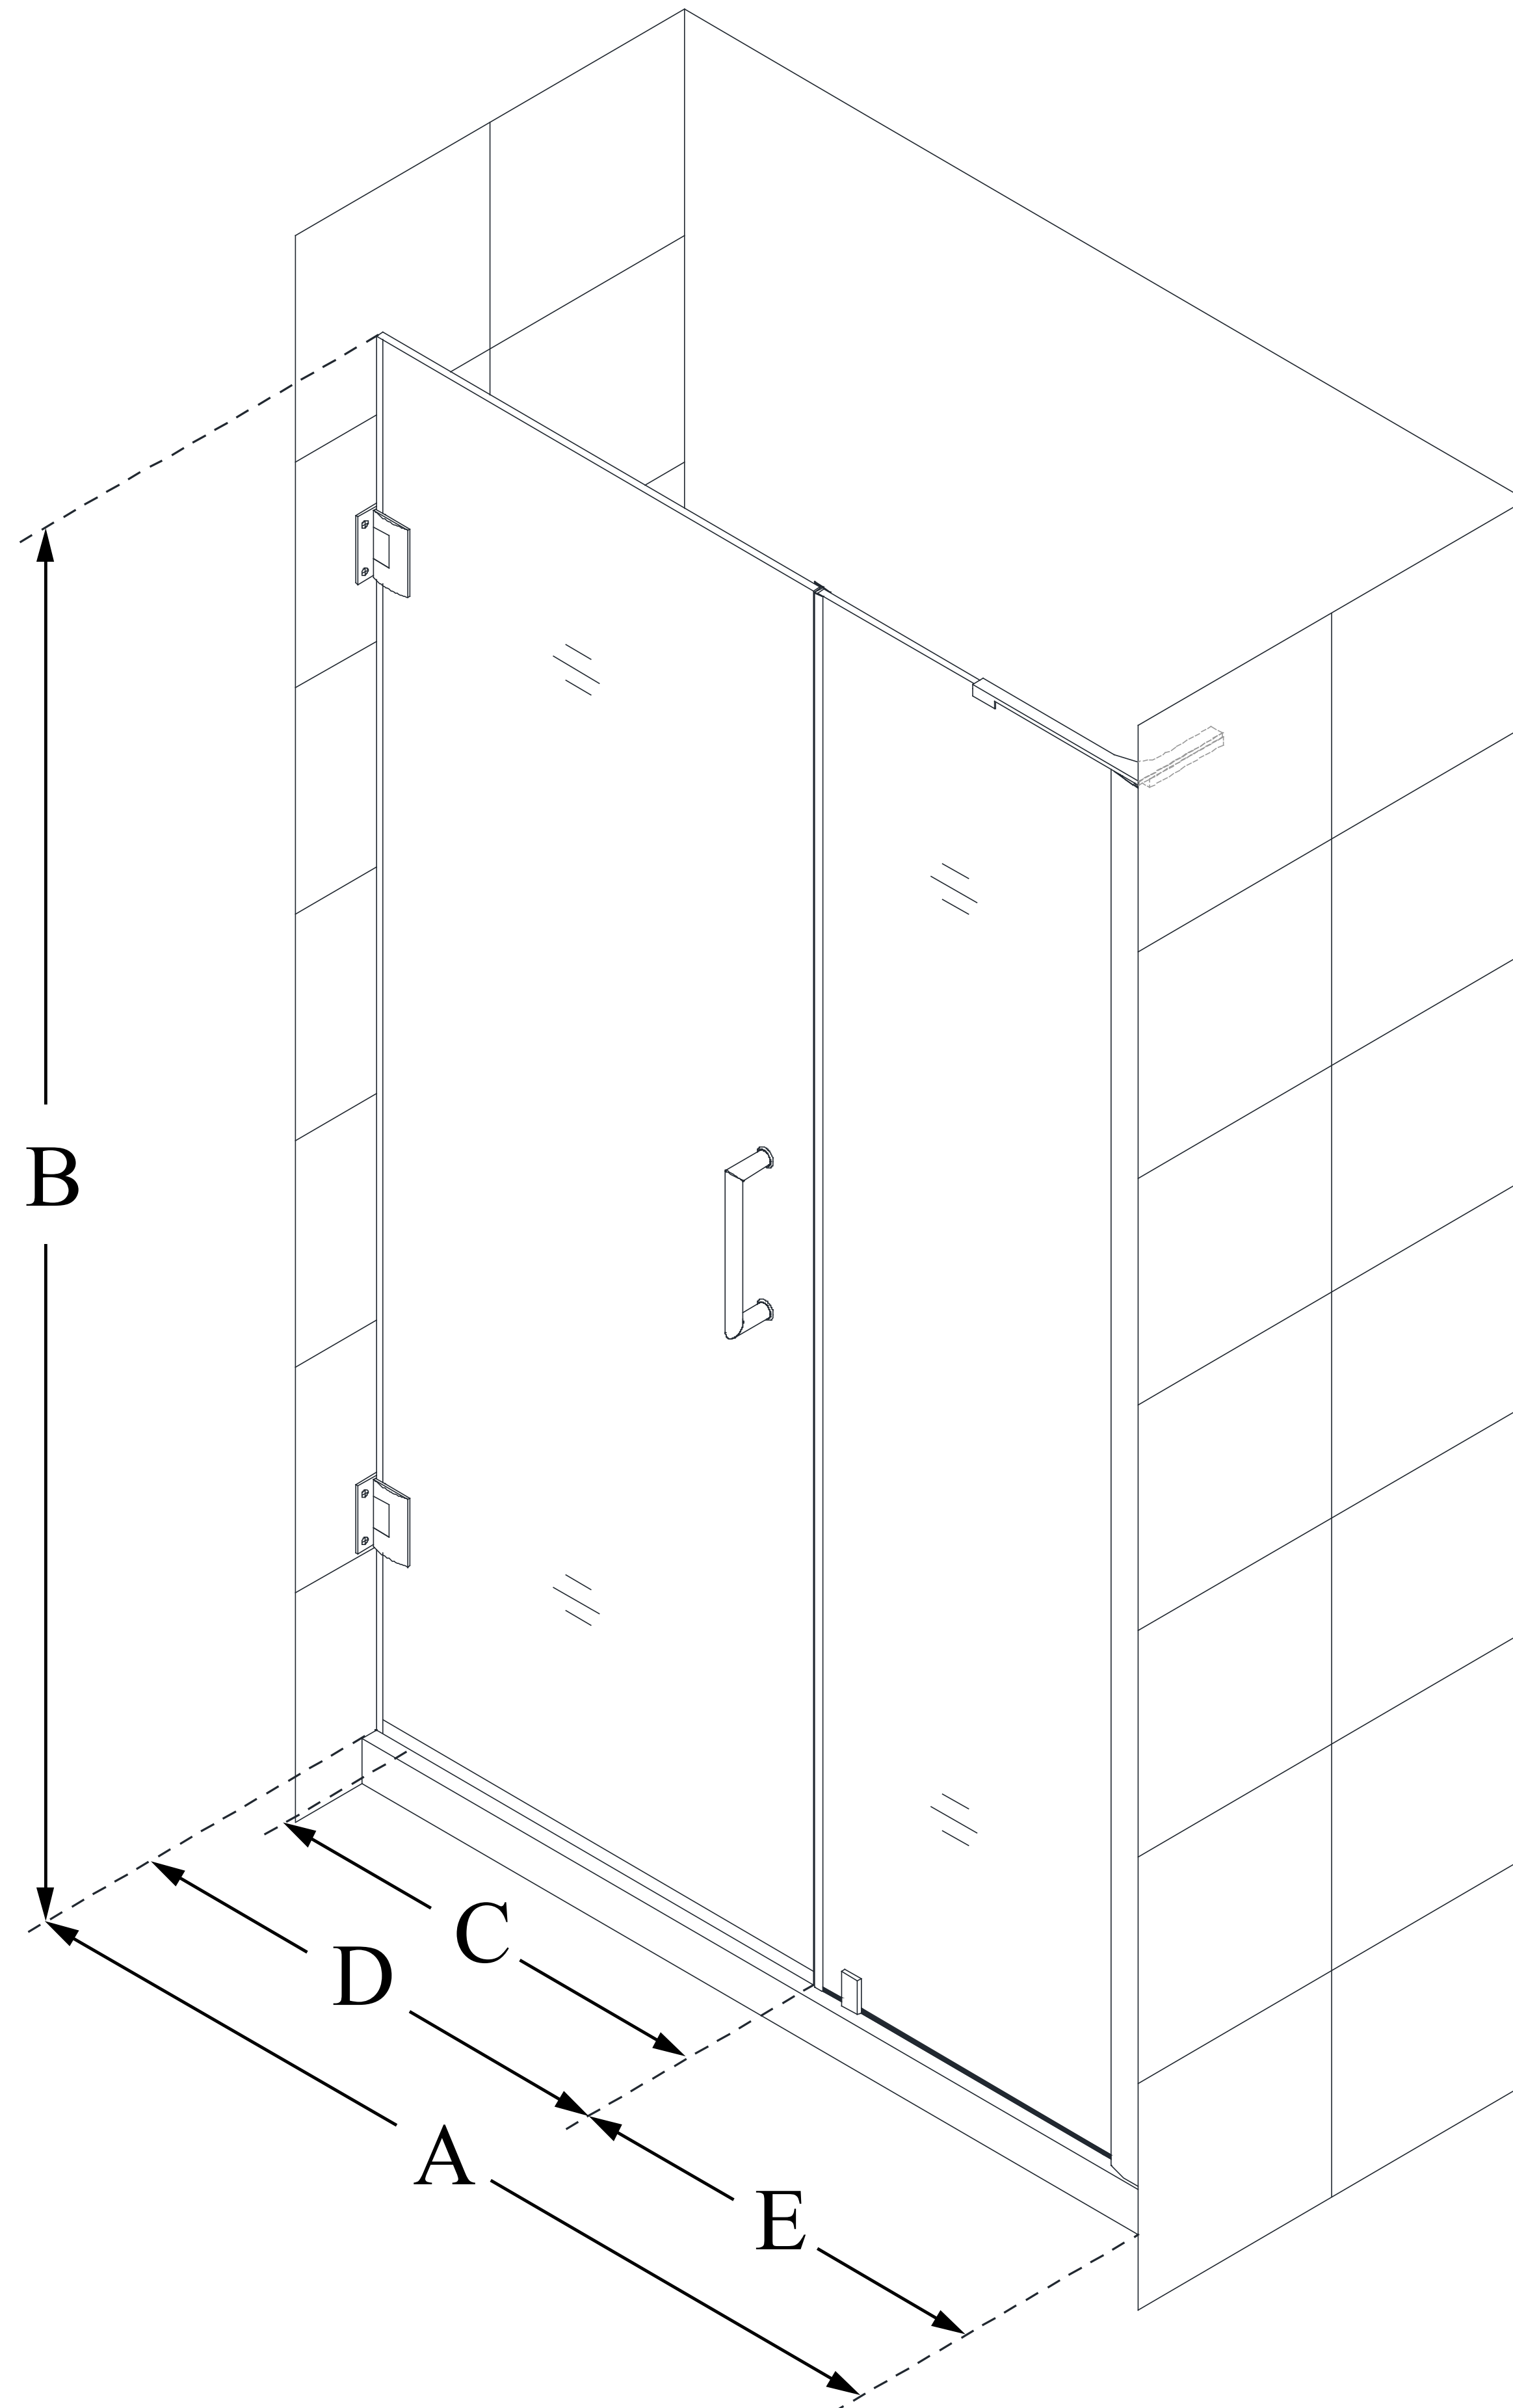

SHDR-2048722

UNIDOOR-LS

DreamLine Unidoor-LS 48-49
in. W x 72 in. H Frameless Hinged
Shower Door with Support Arm

SWING DOOR

CONFIGURATION DIMENSIONS:

A: 48 - 49 in.

MODEL WIDTH

B: 72 in.

MODEL HEIGHT

C: 29 in.

ACCESS WIDTH

D: 30 in.

DOOR WIDTH

E: 18 in.

INLINE PANEL WIDTH

1 1/2 in.

MINIMUM THRESHOLD REQUIRED

Yes (Inline Panel)

DRILLING REQUIRED

DreamLine reserves the right to update or modify the hardware or materials pictured without prior notice for the purpose of product improvement and customer satisfaction.