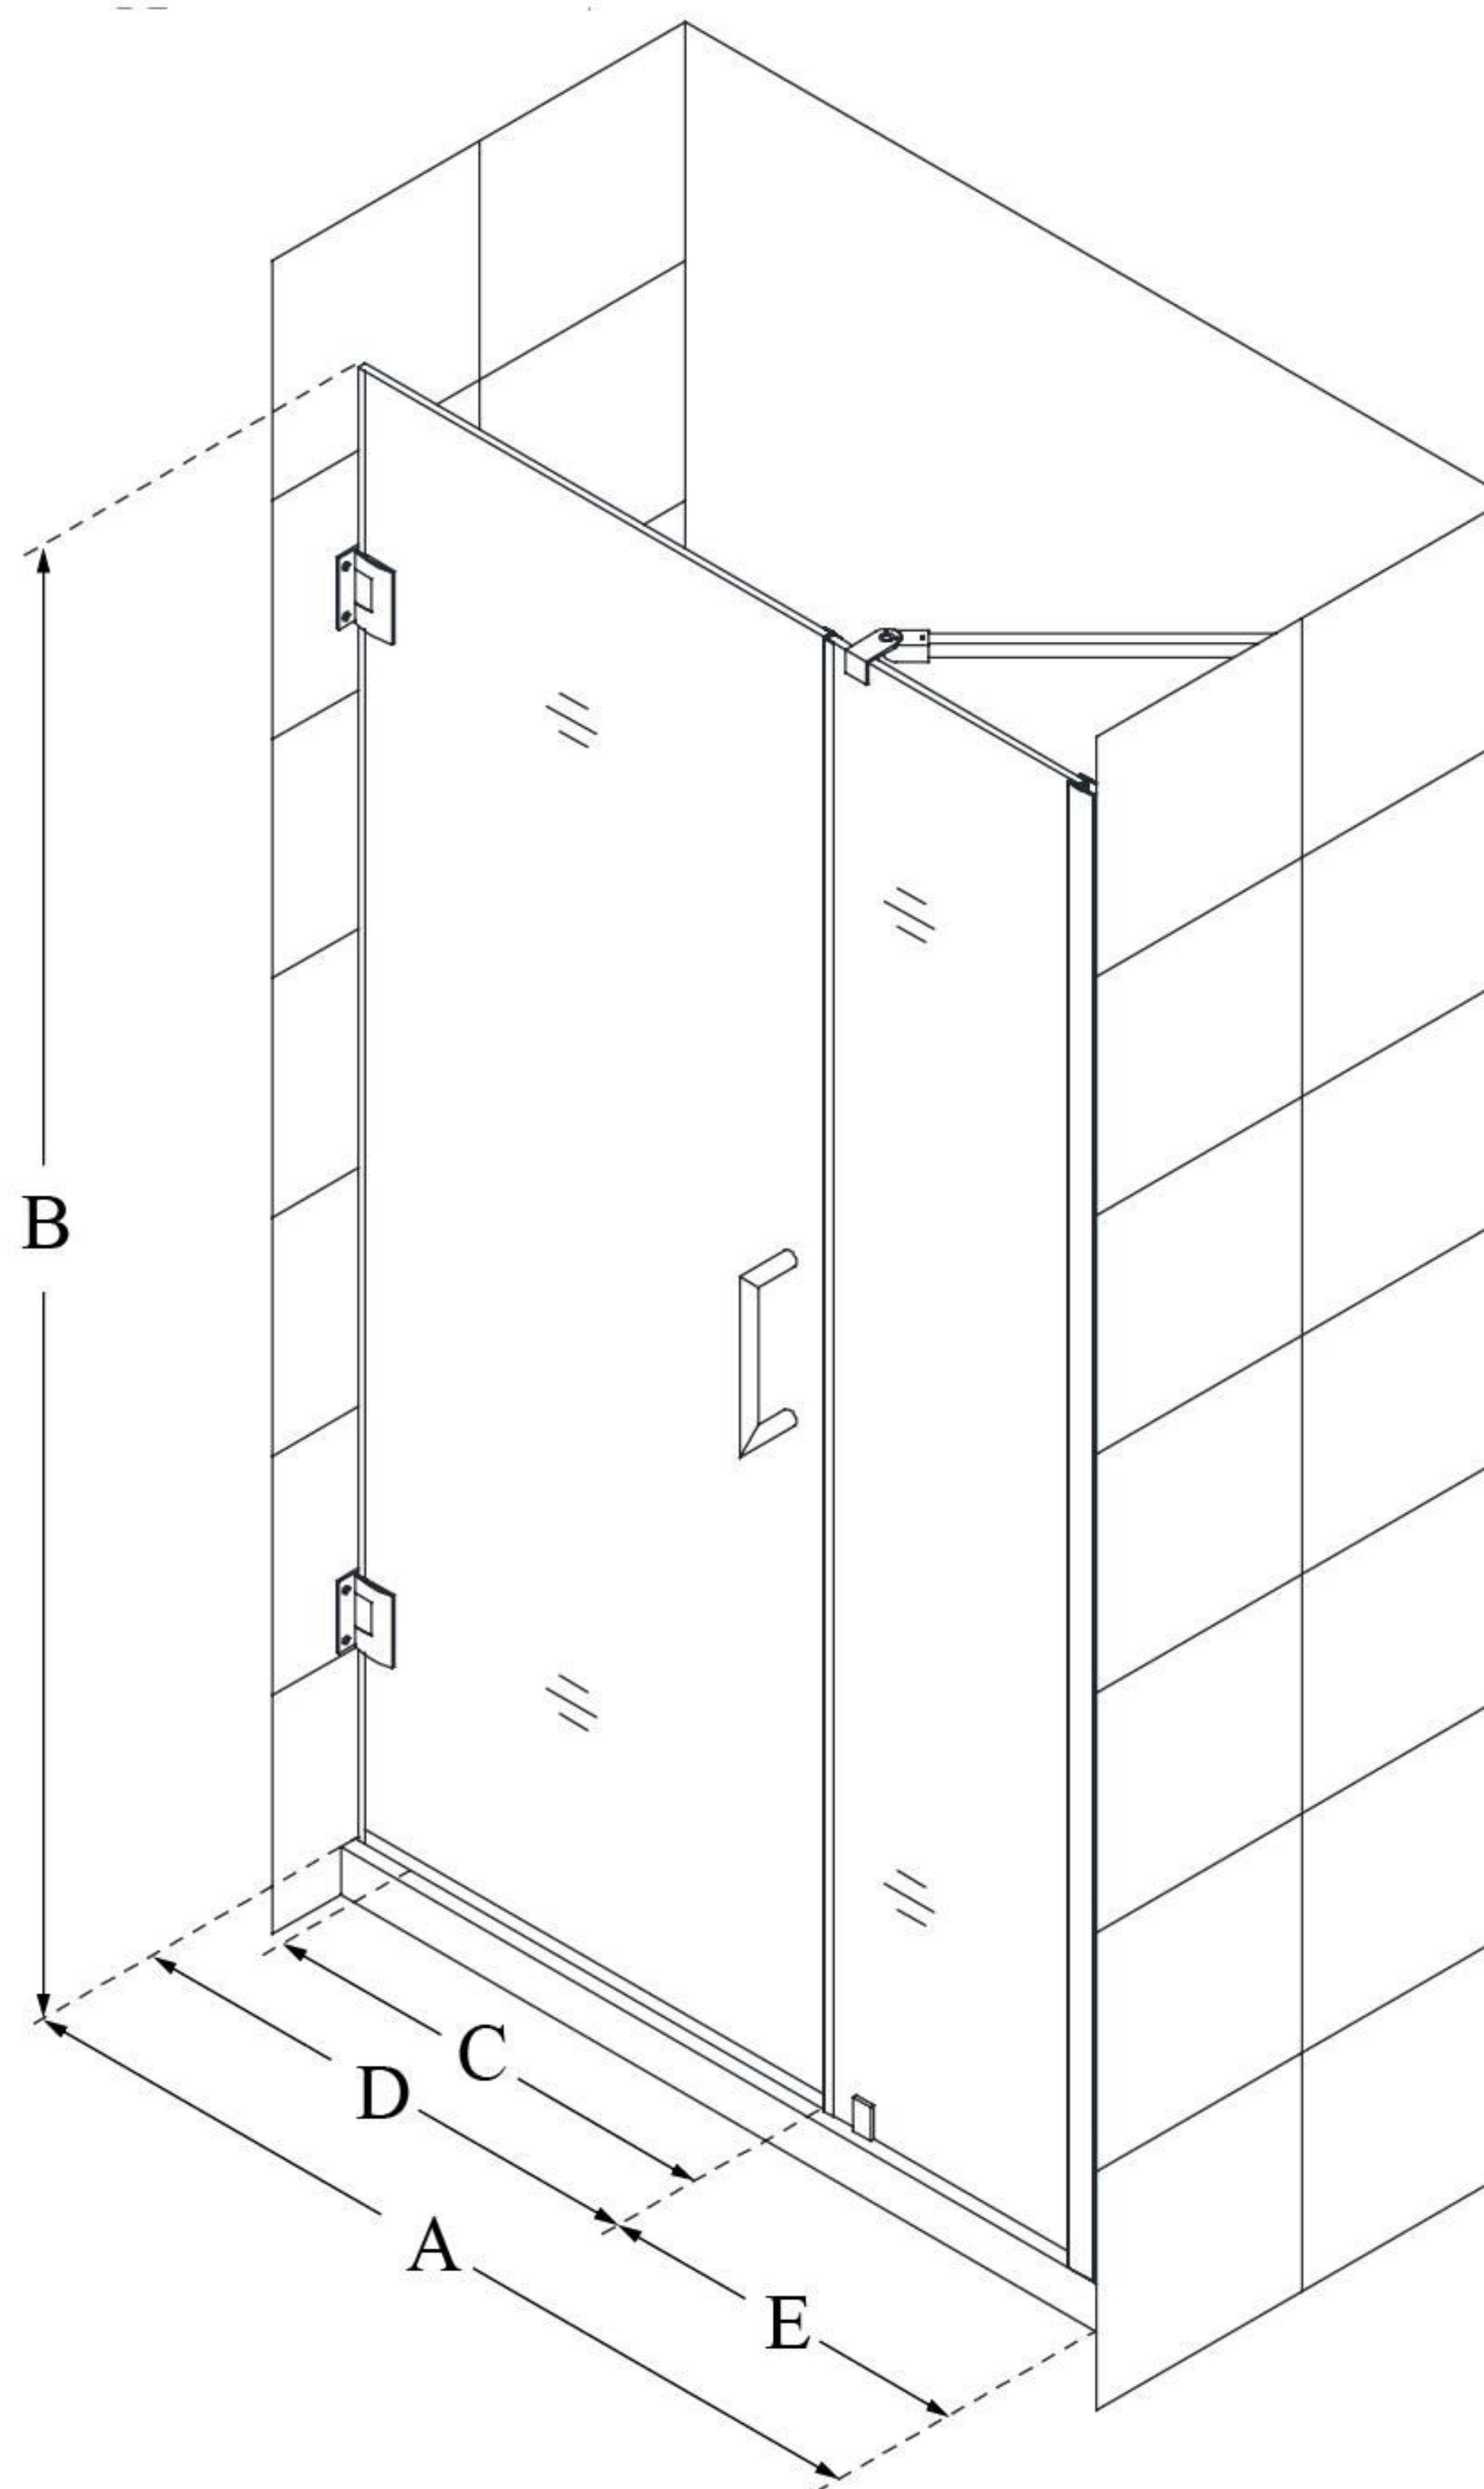

## UNIDOOR

DreamLine Unidoor 48-49" W x  
72" H Frameless Hinged Shower  
Door with Support Arm, Clear  
Glass

**SWING DOOR**

### CONFIGURATION DIMENSIONS:

**A: 48 - 49"**

MODEL WIDTH

**B: 72"**

MODEL HEIGHT

**C: 23"**

ACCESS WIDTH

**D: 24"**

DOOR WIDTH

**E: 24"**

INLINE PANEL WIDTH

DreamLine reserves the right to update or modify the hardware or materials pictured without prior notice for the purpose of product improvement and customer satisfaction.