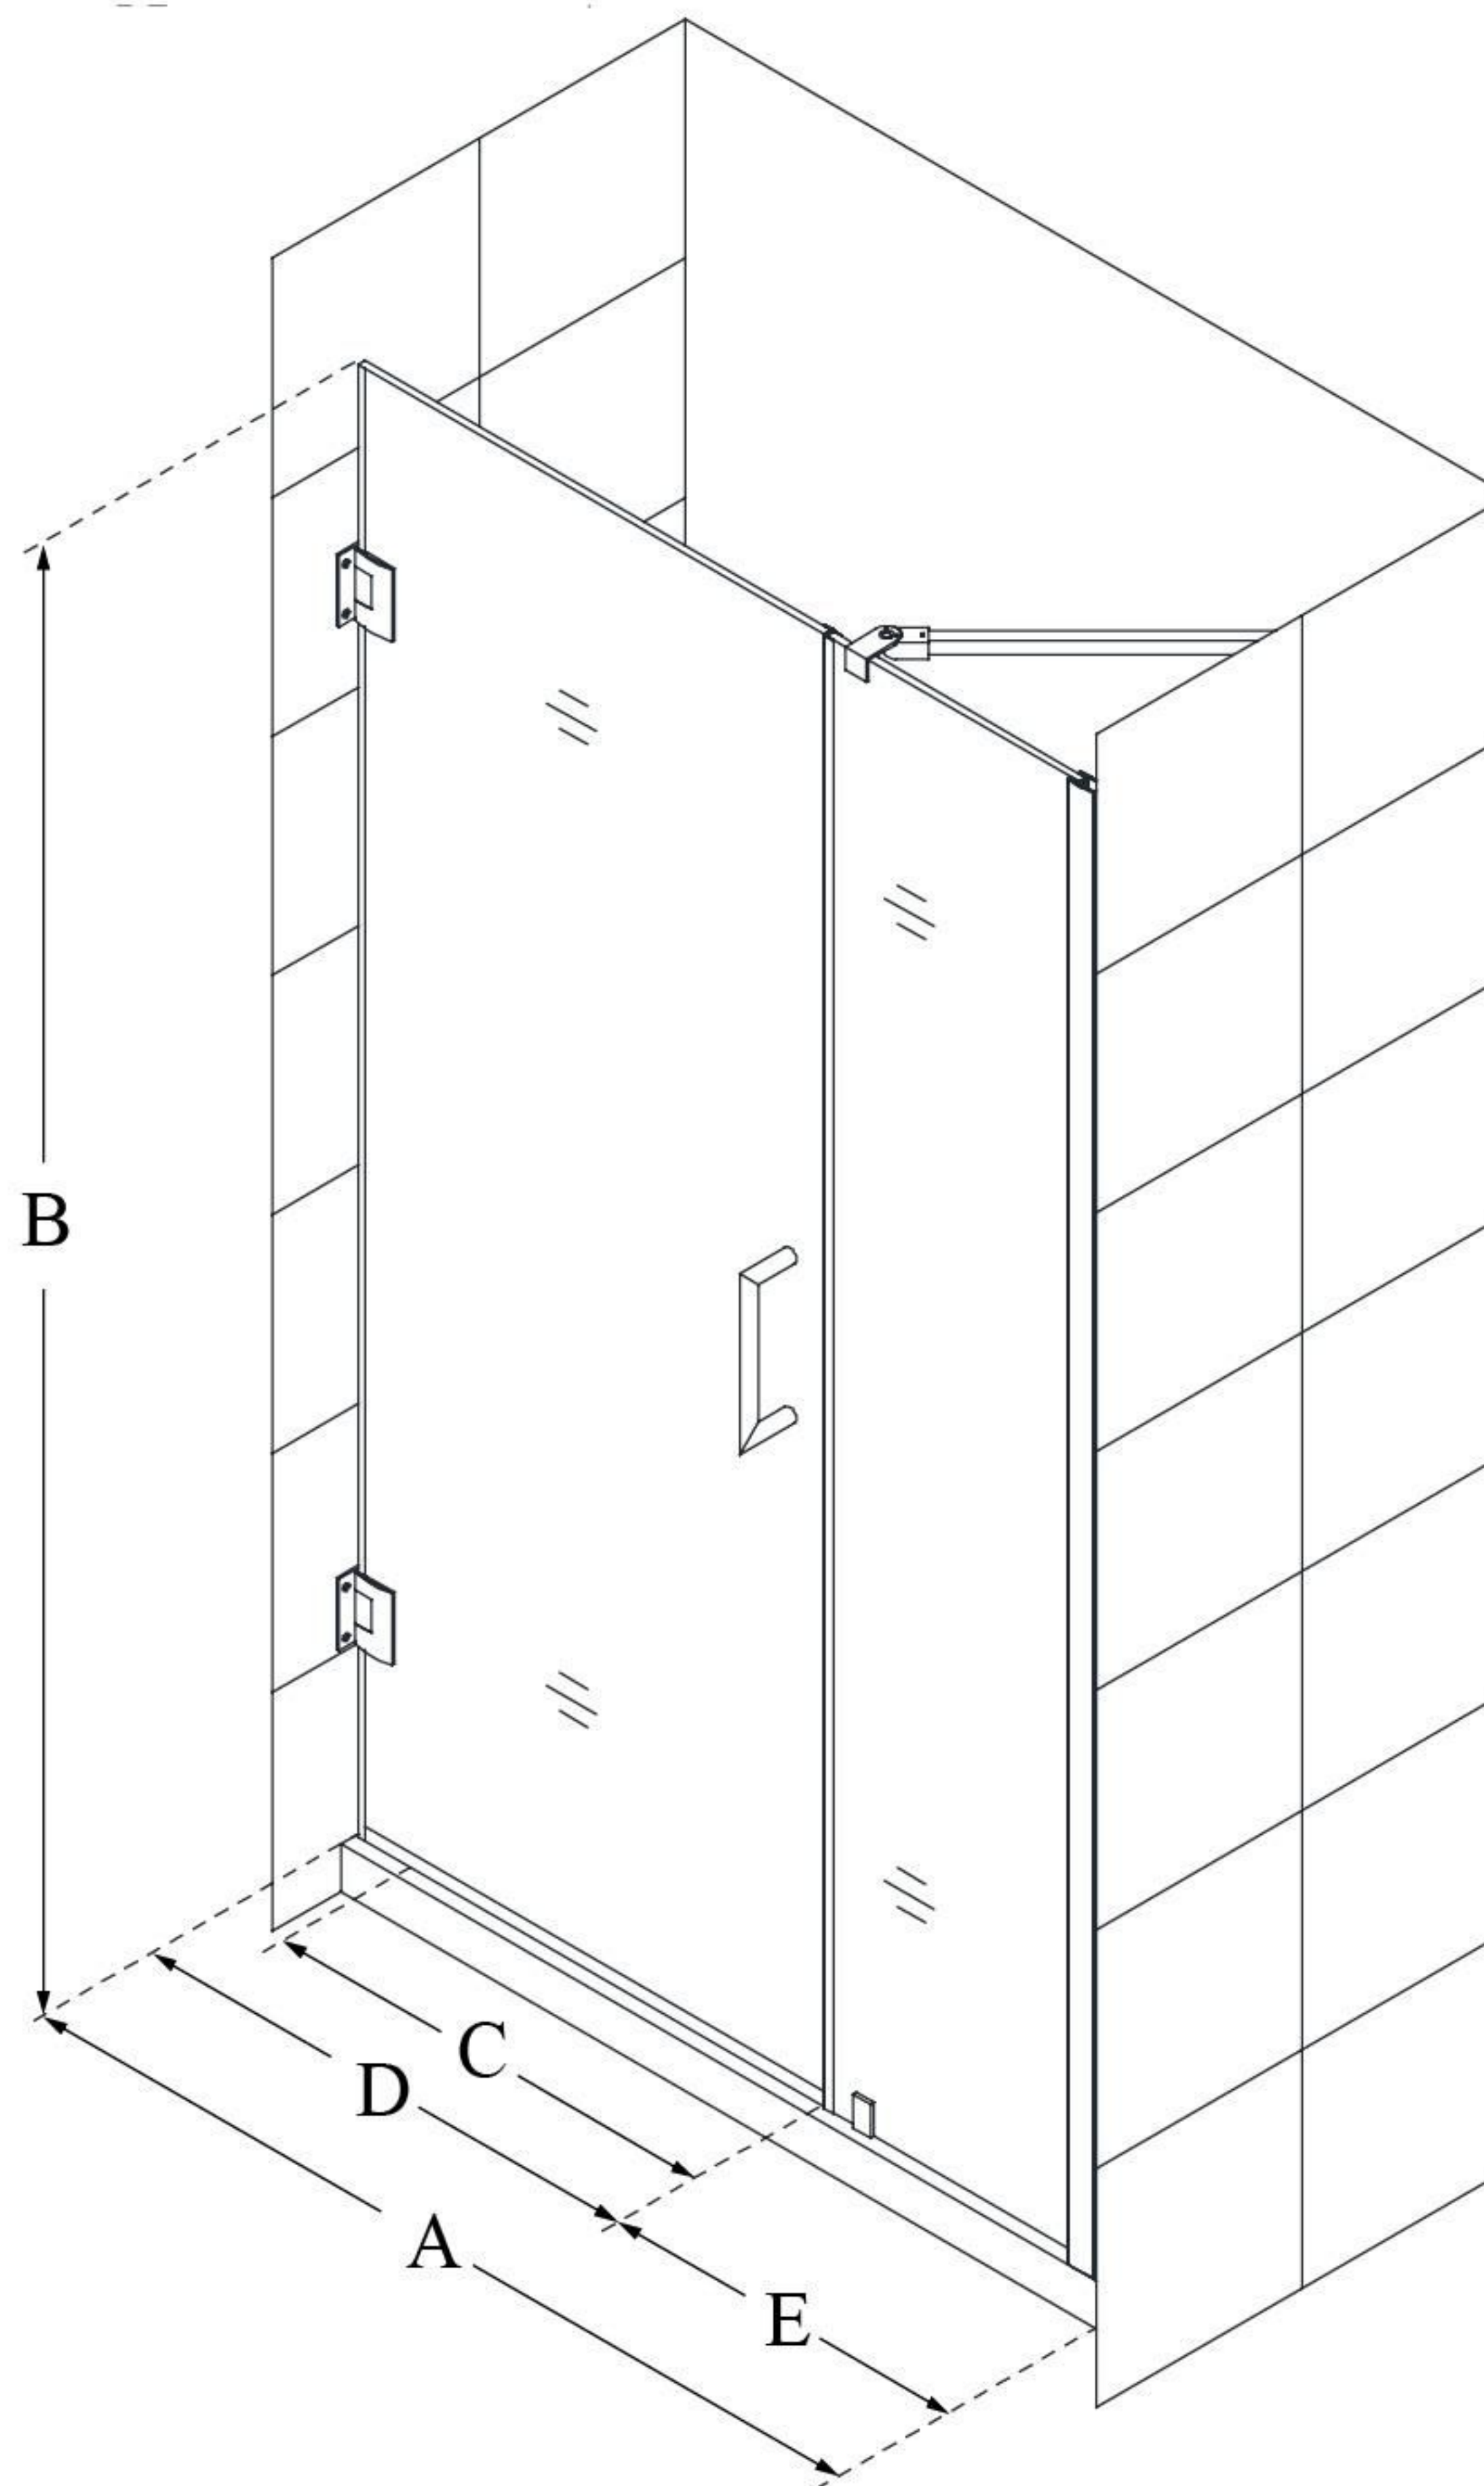

SHDR-20477210C

UNIDOOR

DreamLine Unidoor 47-48" W x
72" H Frameless Hinged Shower
Door with Support Arm, Clear
Glass

SWING DOOR

CONFIGURATION DIMENSIONS:

A: 47 - 48"

MODEL WIDTH

B: 72"

MODEL HEIGHT

C: 22"

ACCESS WIDTH

D: 23"

DOOR WIDTH

E: 24"

INLINE PANEL WIDTH

DreamLine reserves the right to update or modify the hardware or materials pictured without prior notice for the purpose of product improvement and customer satisfaction.