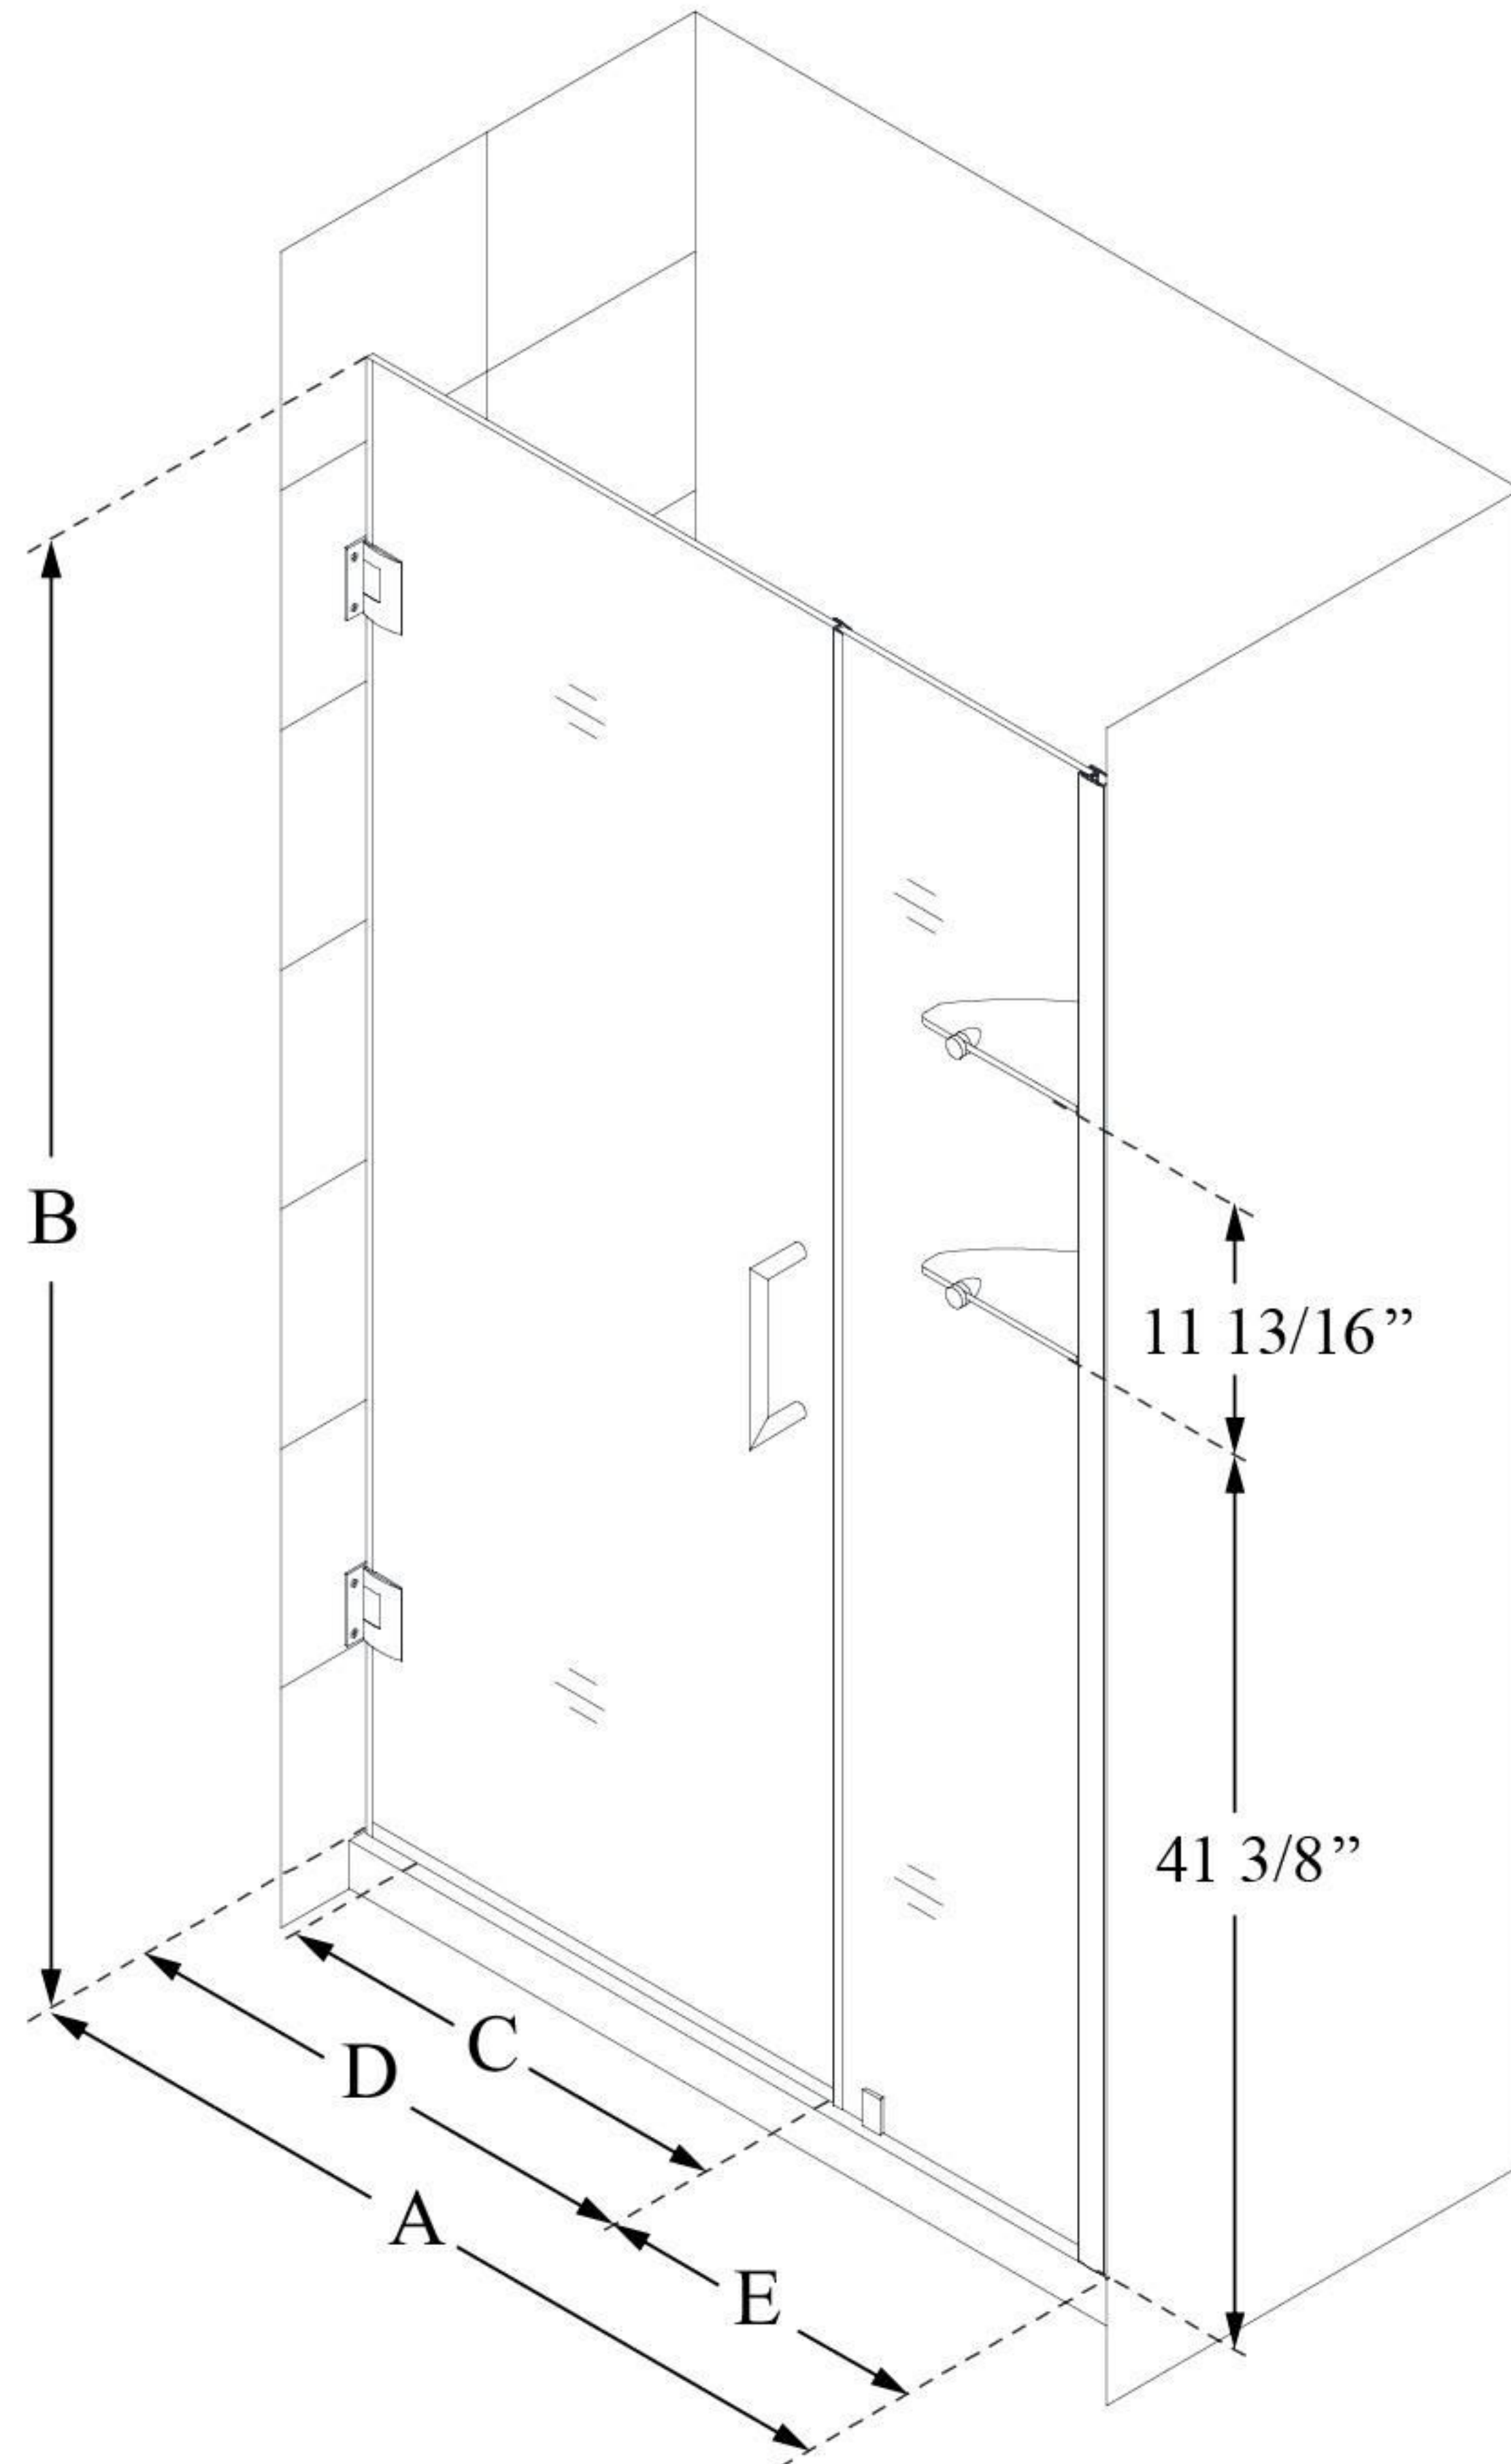

SHDR-20467210S

UNIDOOR

DreamLine Unidoor 46-47" W x
72" H Frameless Hinged Shower
Door with Shelves, Clear Glass

SWING DOOR

CONFIGURATION DIMENSIONS:

A: 46 - 47"

MODEL WIDTH

B: 72"

MODEL HEIGHT

C: 27"

ACCESS WIDTH

D: 28"

DOOR WIDTH

E: 18"

INLINE PANEL WIDTH

DreamLine reserves the right to update or modify the hardware or materials pictured without prior notice for the purpose of product improvement and customer satisfaction.