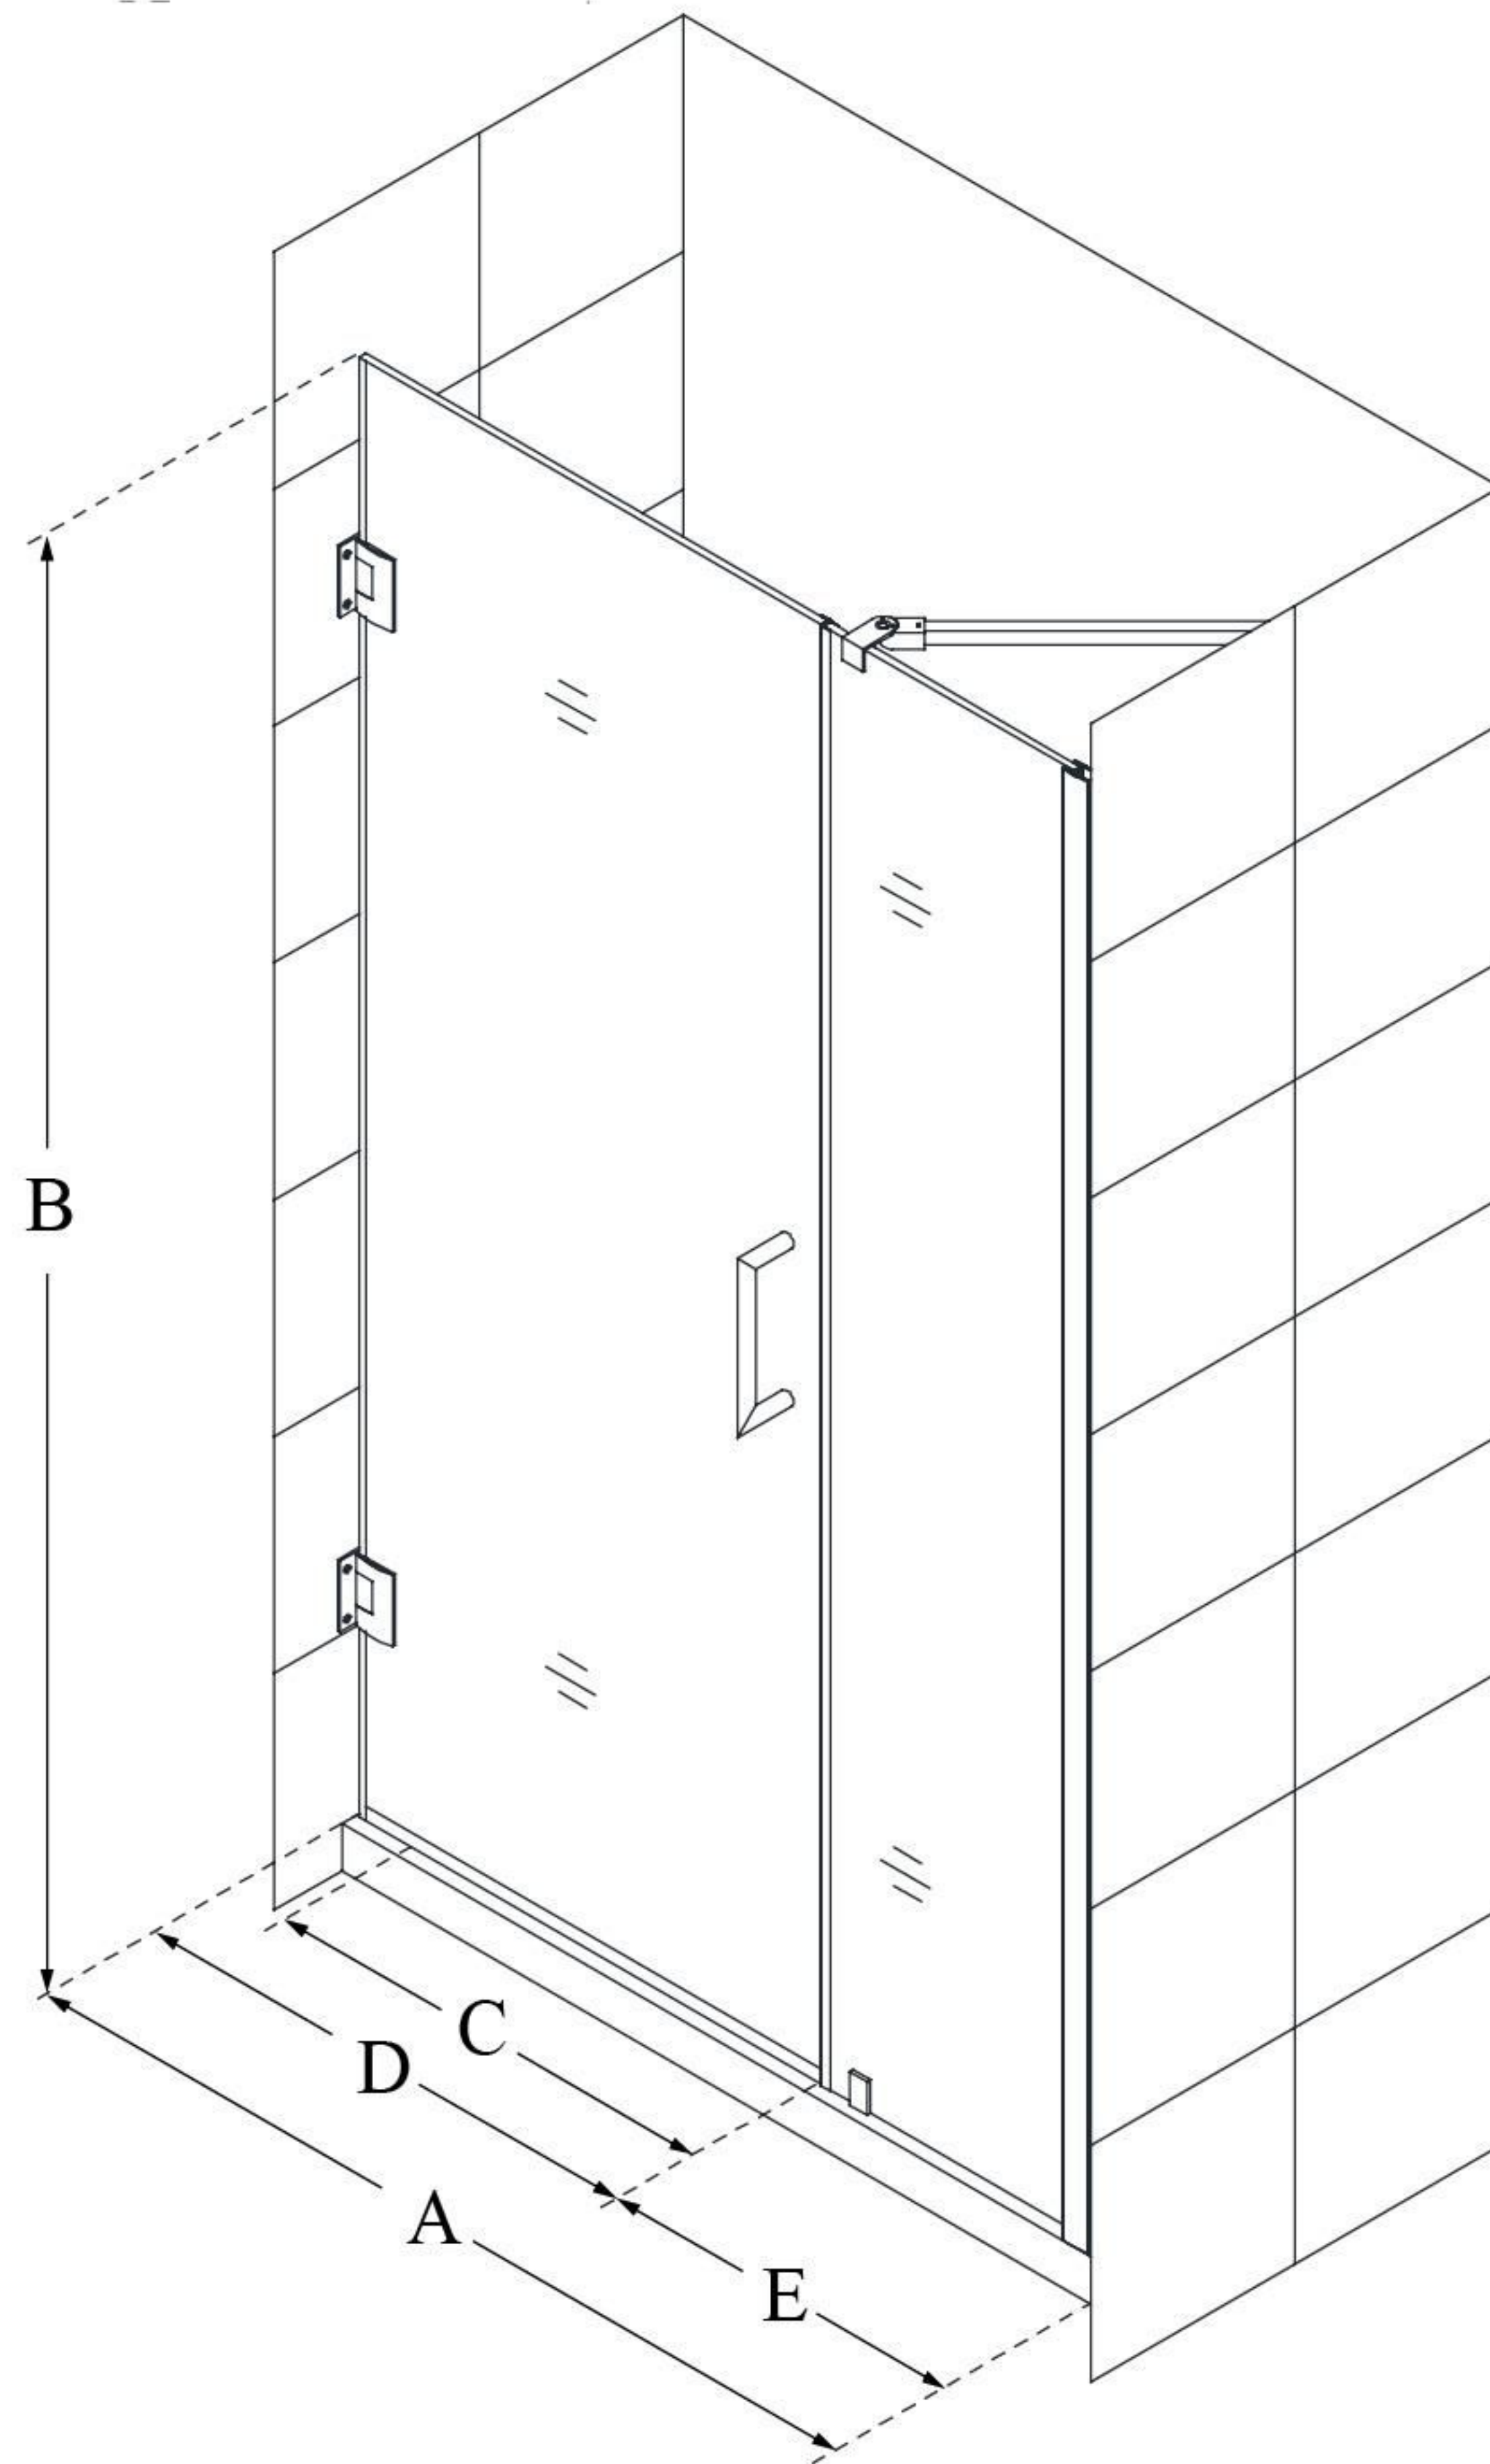

SHDR-20367210C

UNIDOOR

DreamLine Unidoor 36-37" W x 72"
H Frameless Hinged Shower Door
with Support Arm, Clear Glass

SWING DOOR

CONFIGURATION DIMENSIONS:

A: 36 - 37"

MODEL WIDTH

B: 72"

MODEL HEIGHT

C: 23"

ACCESS WIDTH

D: 24"

DOOR WIDTH

E: 12"

INLINE PANEL WIDTH

DreamLine reserves the right to update or modify the hardware or materials pictured without prior notice for the purpose of product improvement and customer satisfaction.