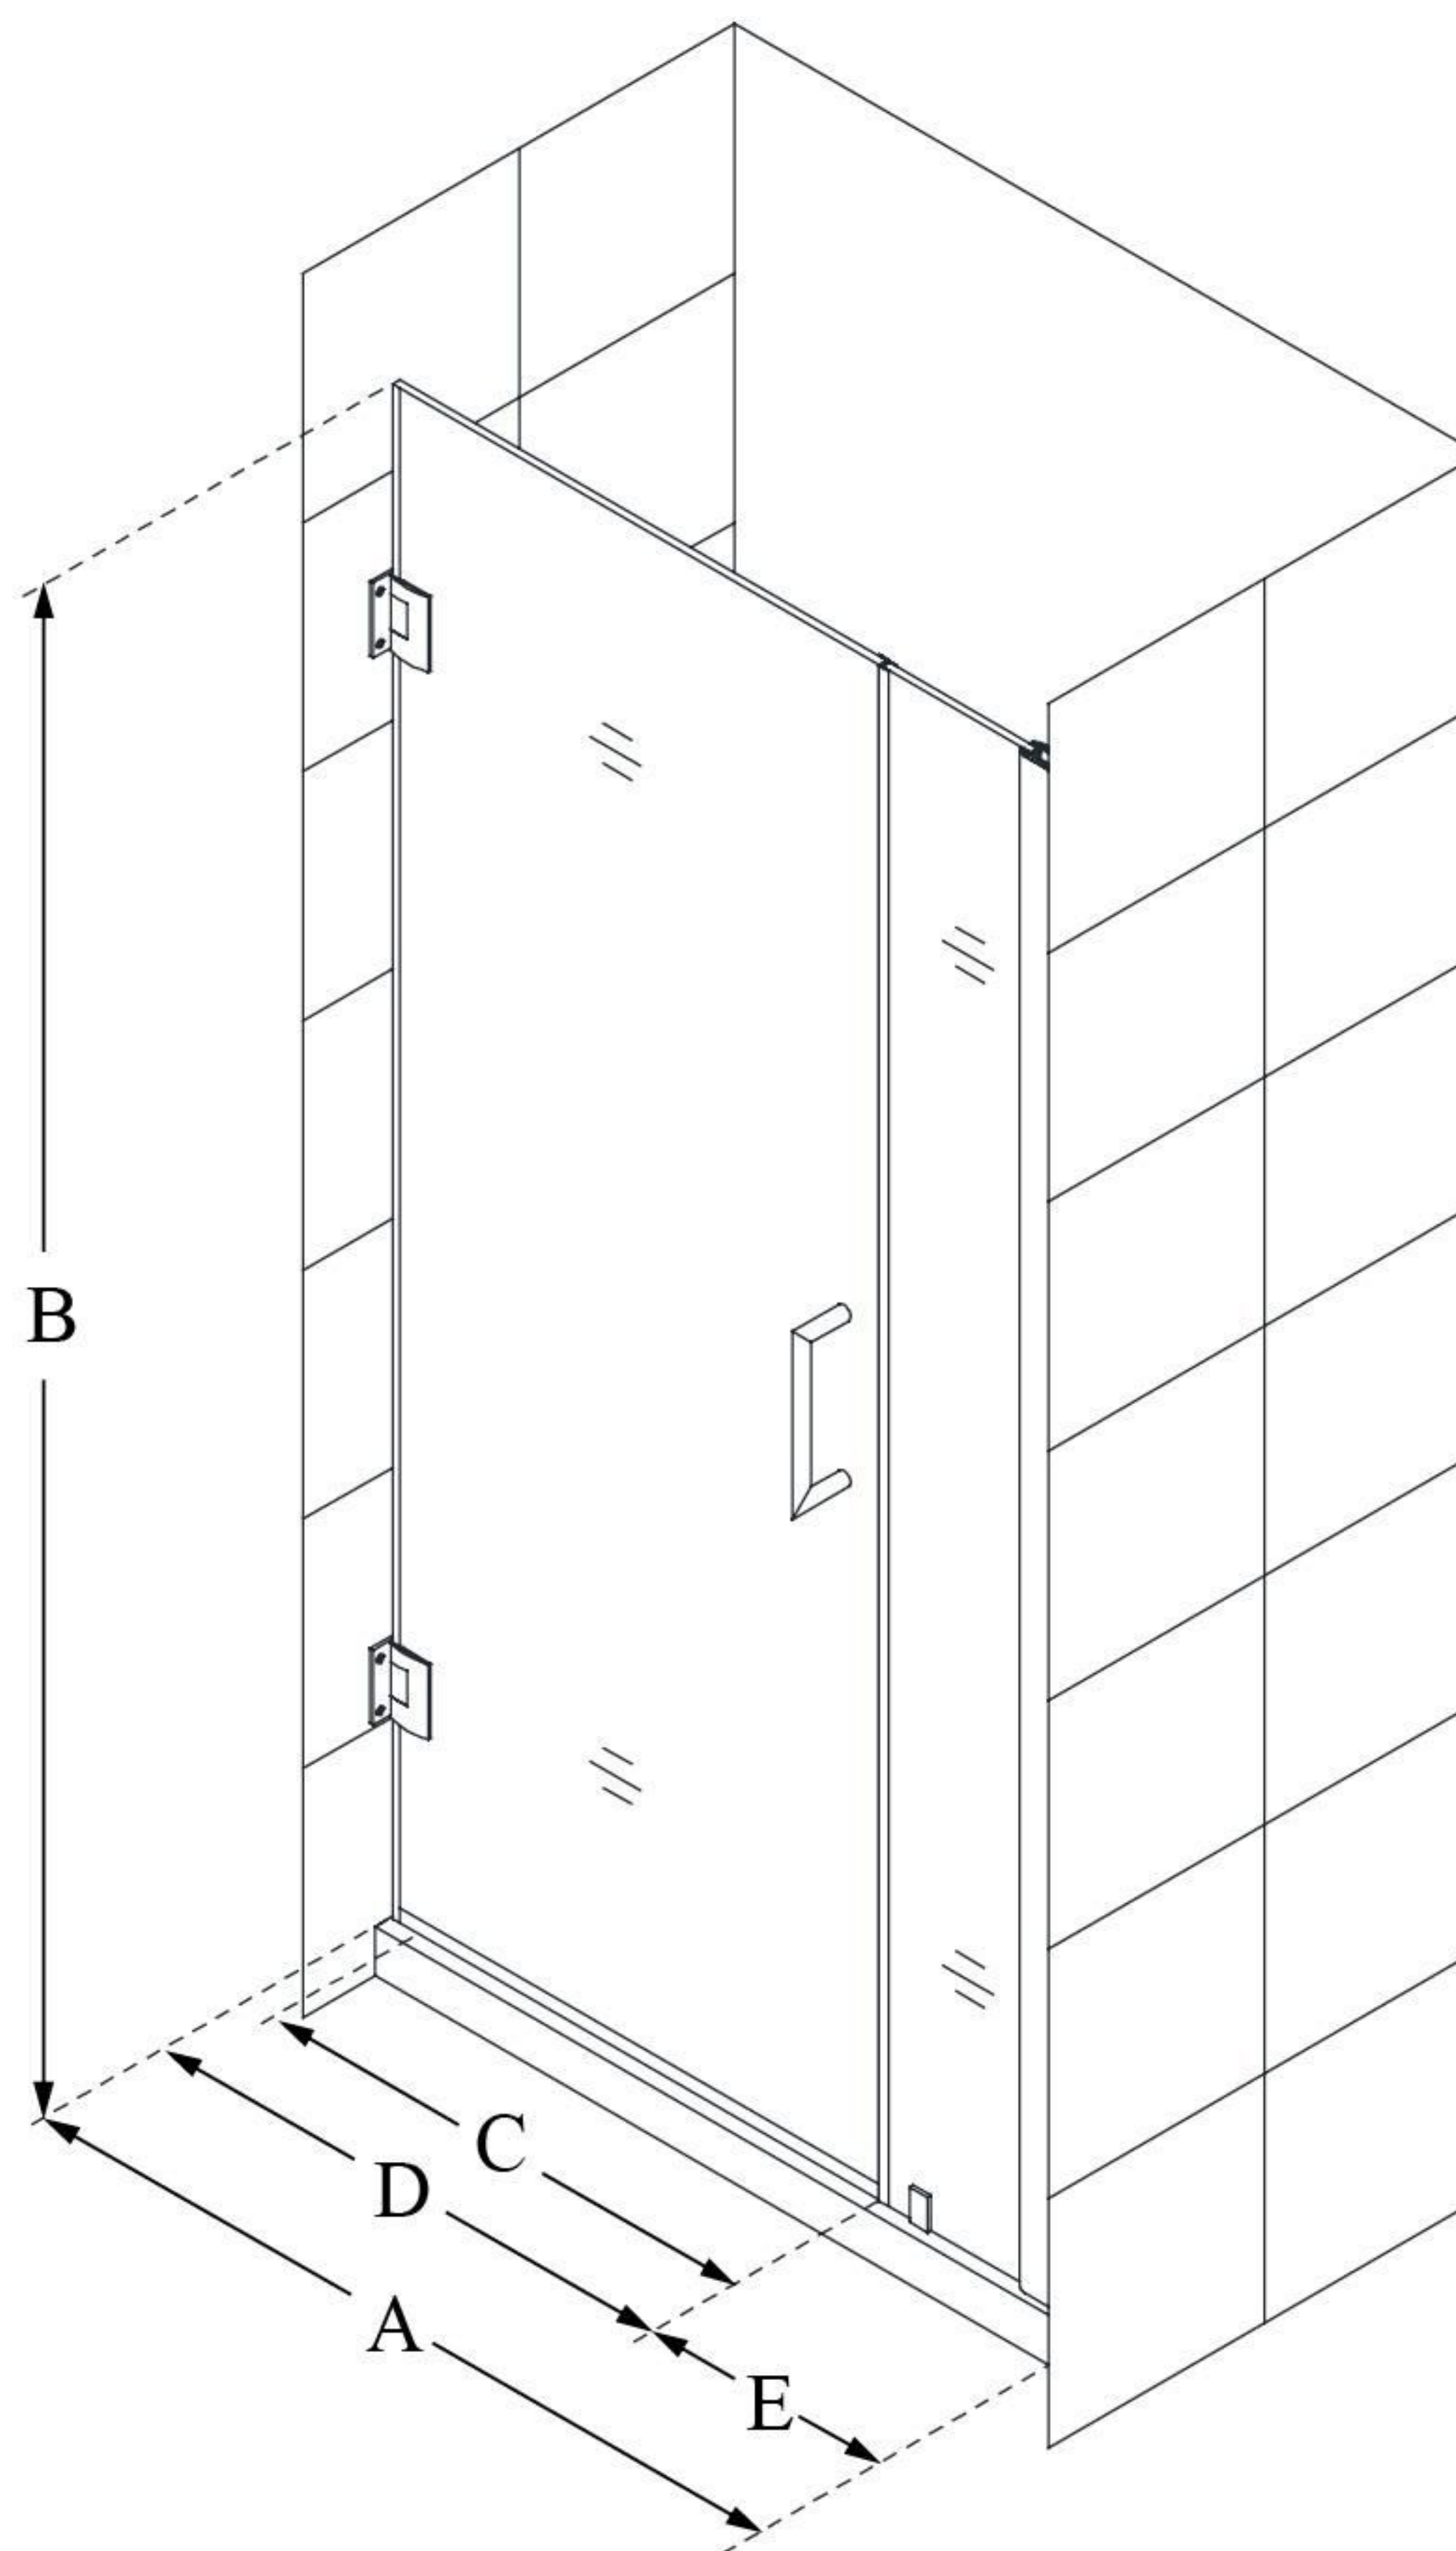

## UNIDOOR

DreamLine Unidoor 31-32" W x 72"  
H Frameless Hinged Shower Door,  
Clear Glass

**SWING DOOR**

### CONFIGURATION DIMENSIONS:

**A: 31 - 32"**

MODEL WIDTH

**B: 72"**

MODEL HEIGHT

**C: 24"**

ACCESS WIDTH

**D: 25"**

DOOR WIDTH

**E: 6"**

INLINE PANEL WIDTH

DreamLine reserves the right to update or modify the hardware or materials pictured without prior notice for the purpose of product improvement and customer satisfaction.