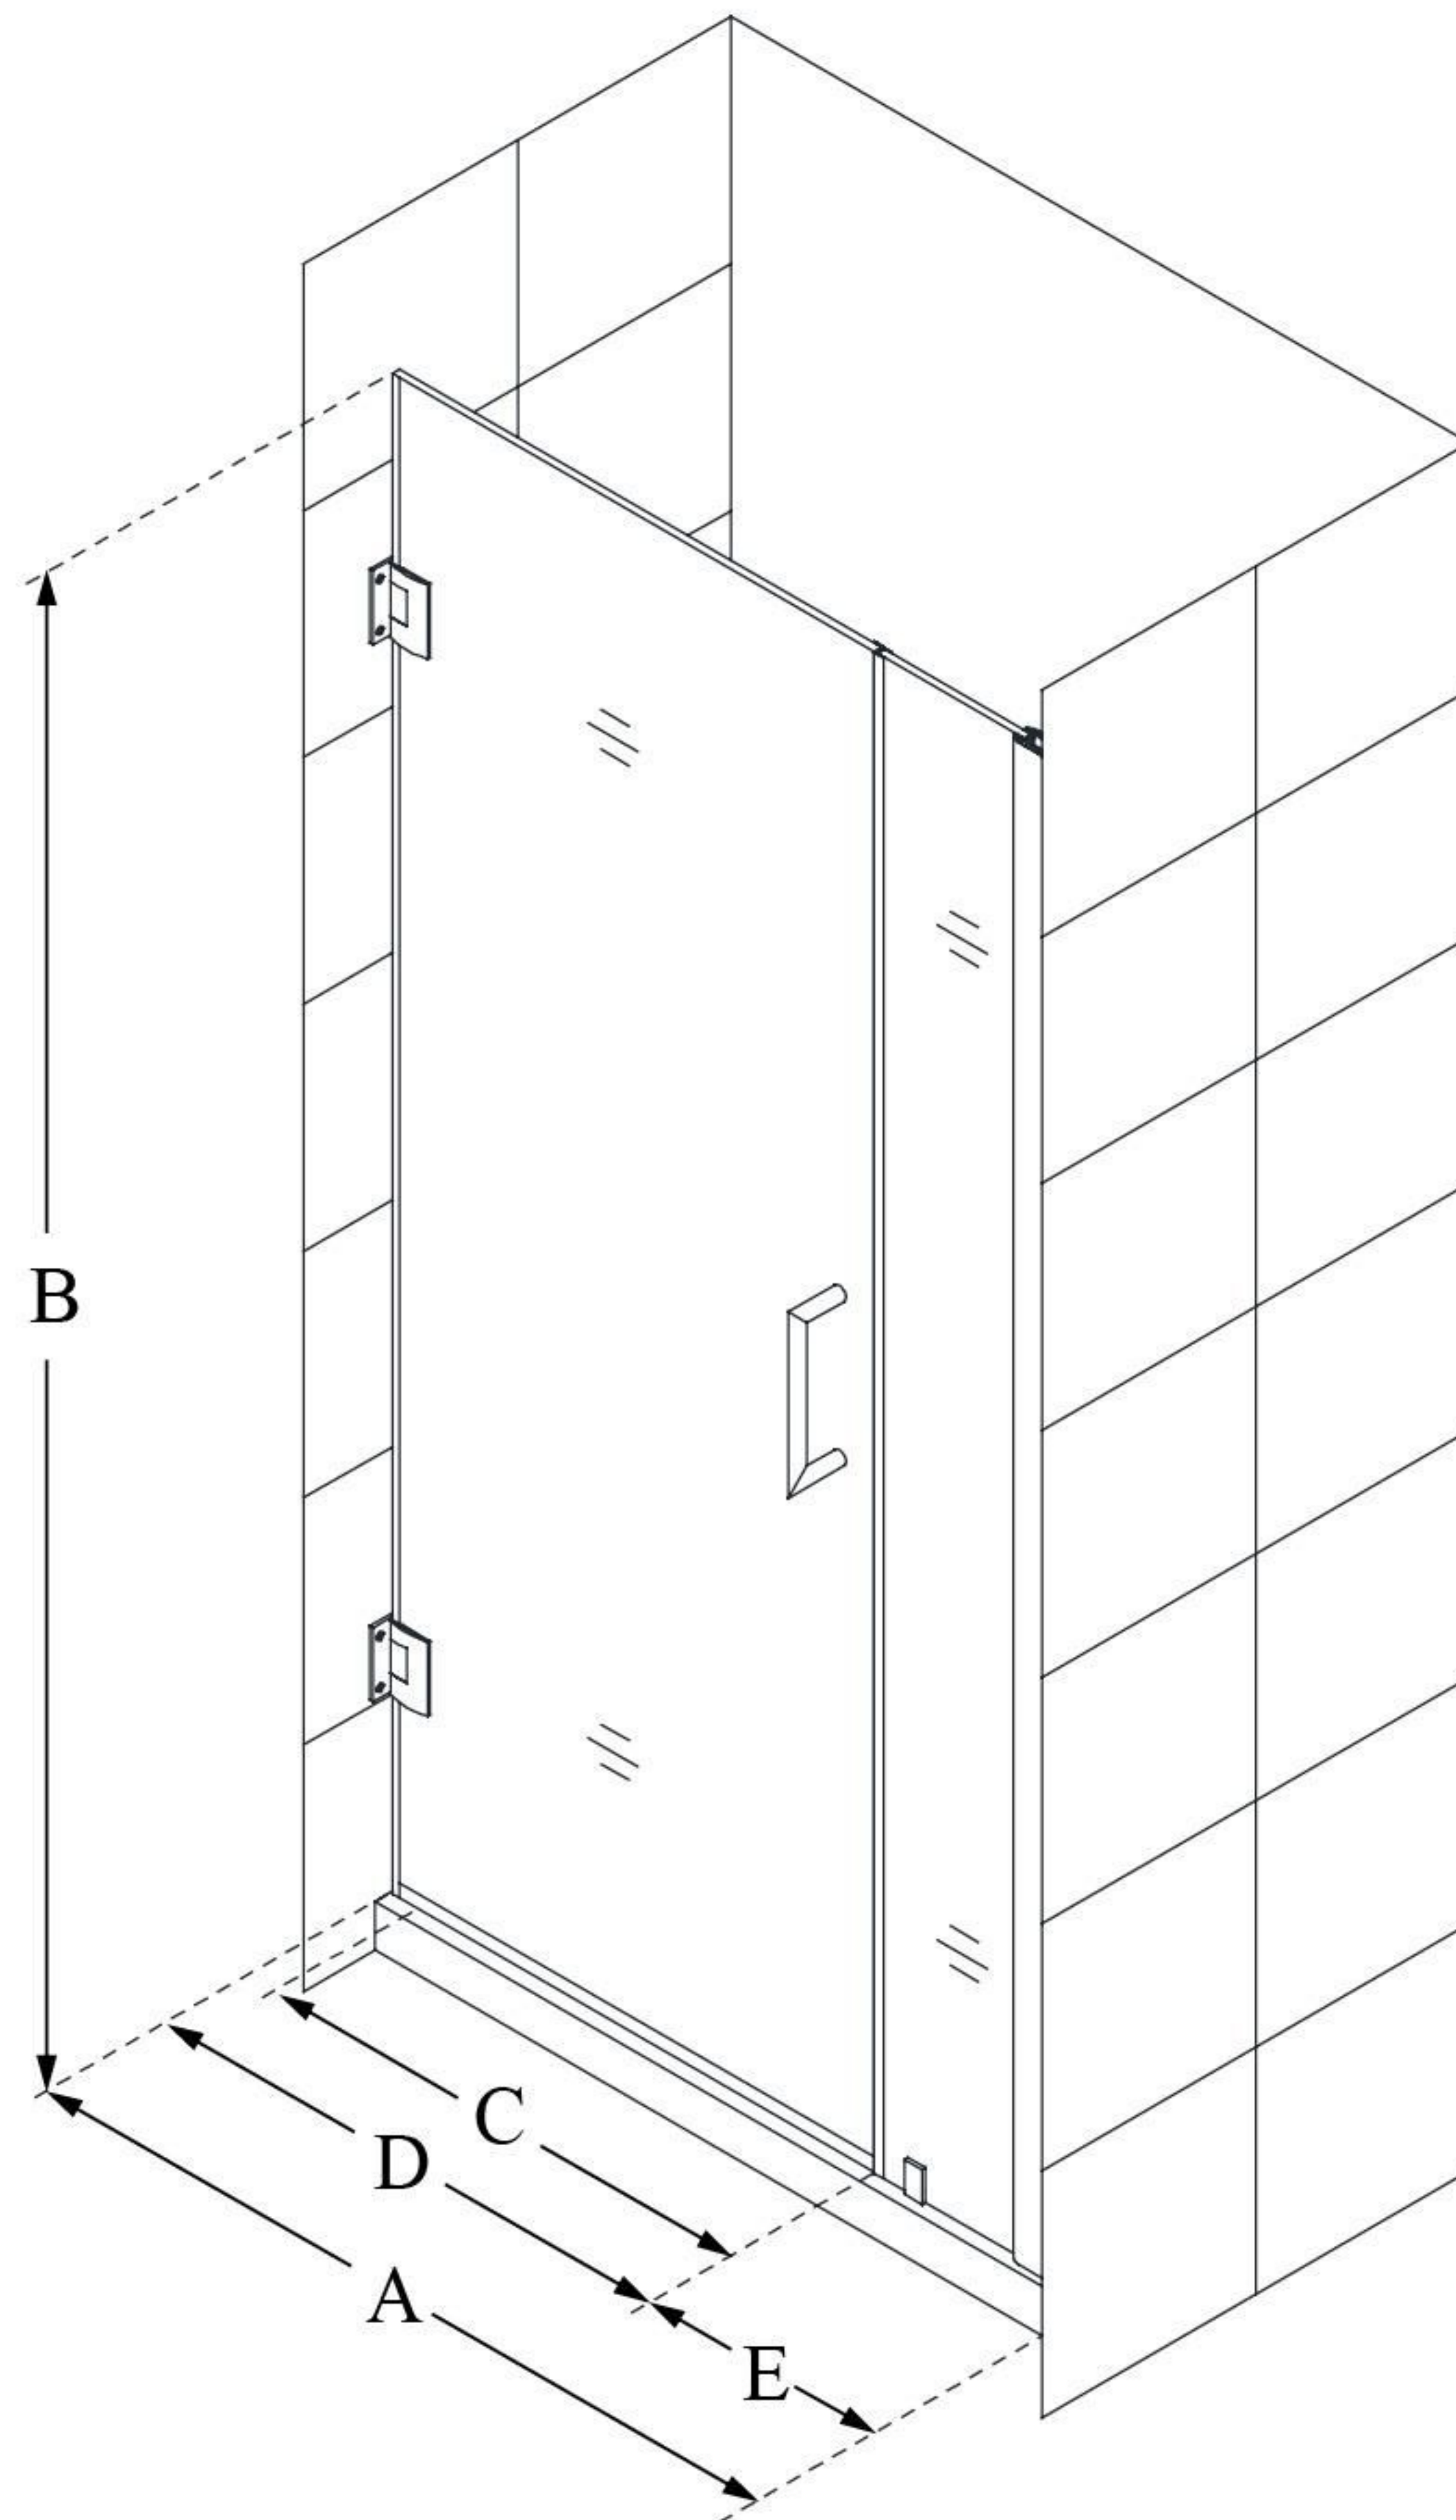

SHDR-20297210

UNIDOOR

DreamLine Unidoor 29-30" W x
72" H Frameless Hinged Shower
Door, Clear Glass

SWING DOOR

CONFIGURATION DIMENSIONS:

A: 29 - 30"

MODEL WIDTH

B: 72"

MODEL HEIGHT

C: 22"

ACCESS WIDTH

D: 23"

DOOR WIDTH

E: 6"

INLINE PANEL WIDTH

DreamLine reserves the right to update or modify the hardware or materials pictured without prior notice for the purpose of product improvement and customer satisfaction.