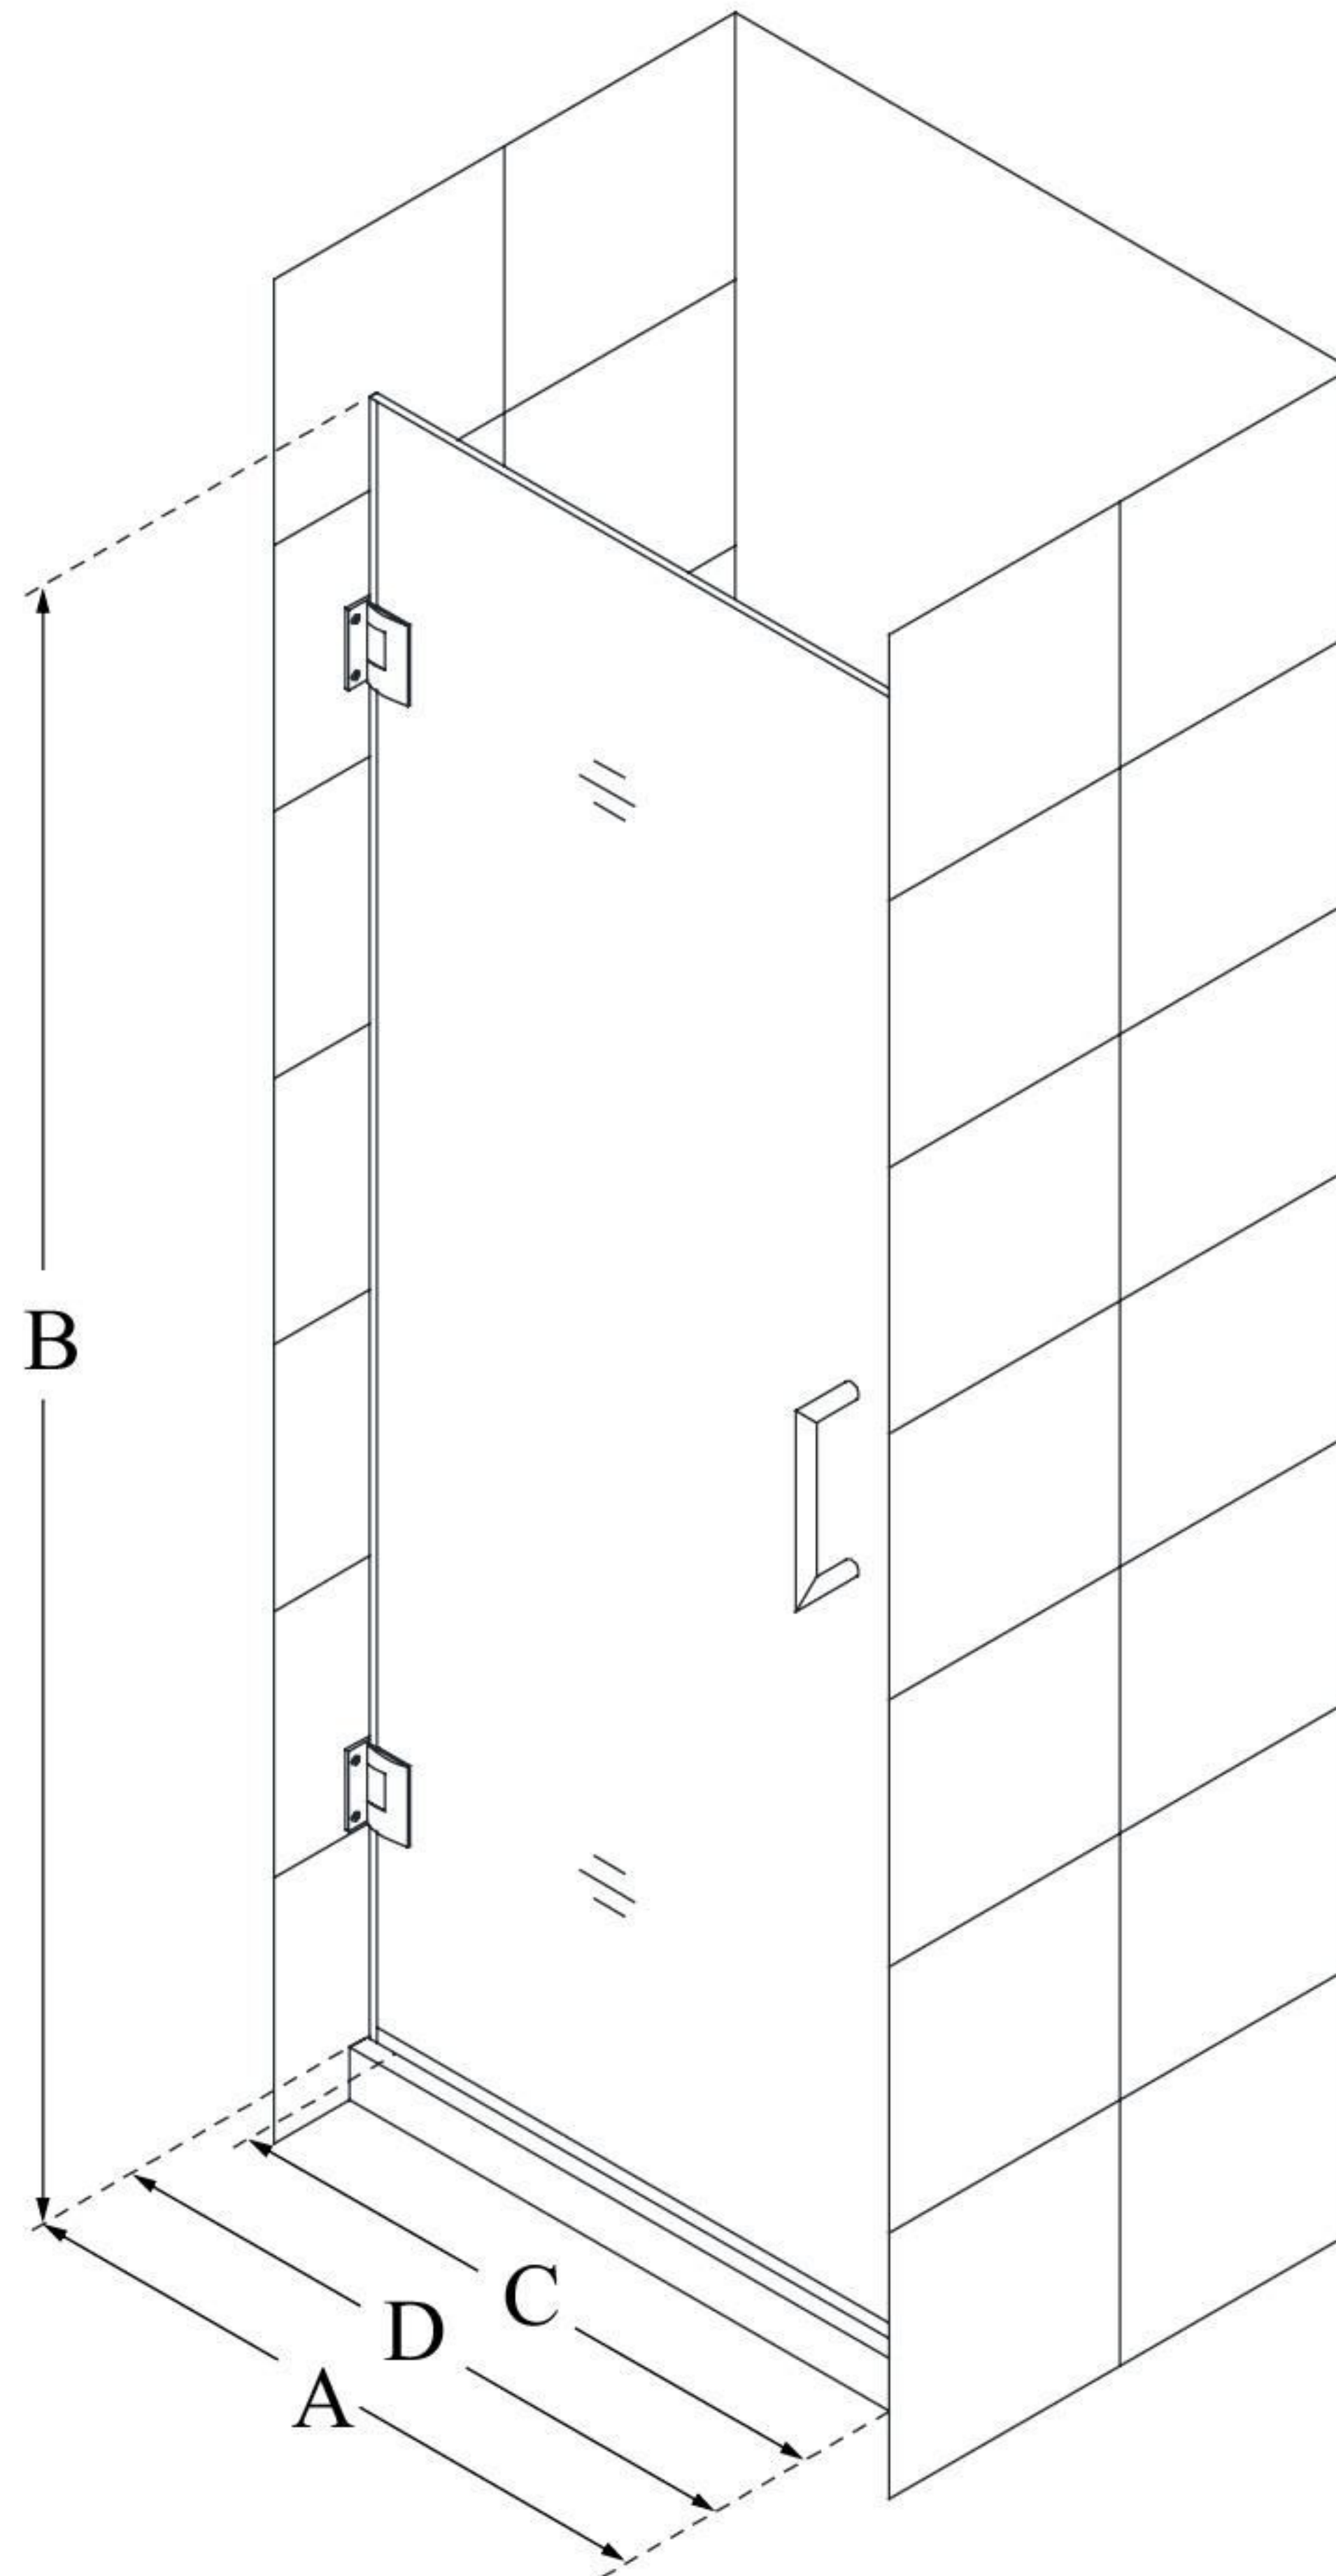

SHDR-20267210F

UNIDOOR

DreamLine Unidoor 26" W x 72" H
Frameless Hinged Shower Door,
Clear Glass

SWING DOOR

CONFIGURATION DIMENSIONS:

A: 26"
MODEL WIDTH

B: 72"
MODEL HEIGHT

C: 25"
ACCESS WIDTH

D: 26"
DOOR WIDTH

DreamLine reserves the right to update or modify the hardware or materials pictured without prior notice for the purpose of product improvement and customer satisfaction.