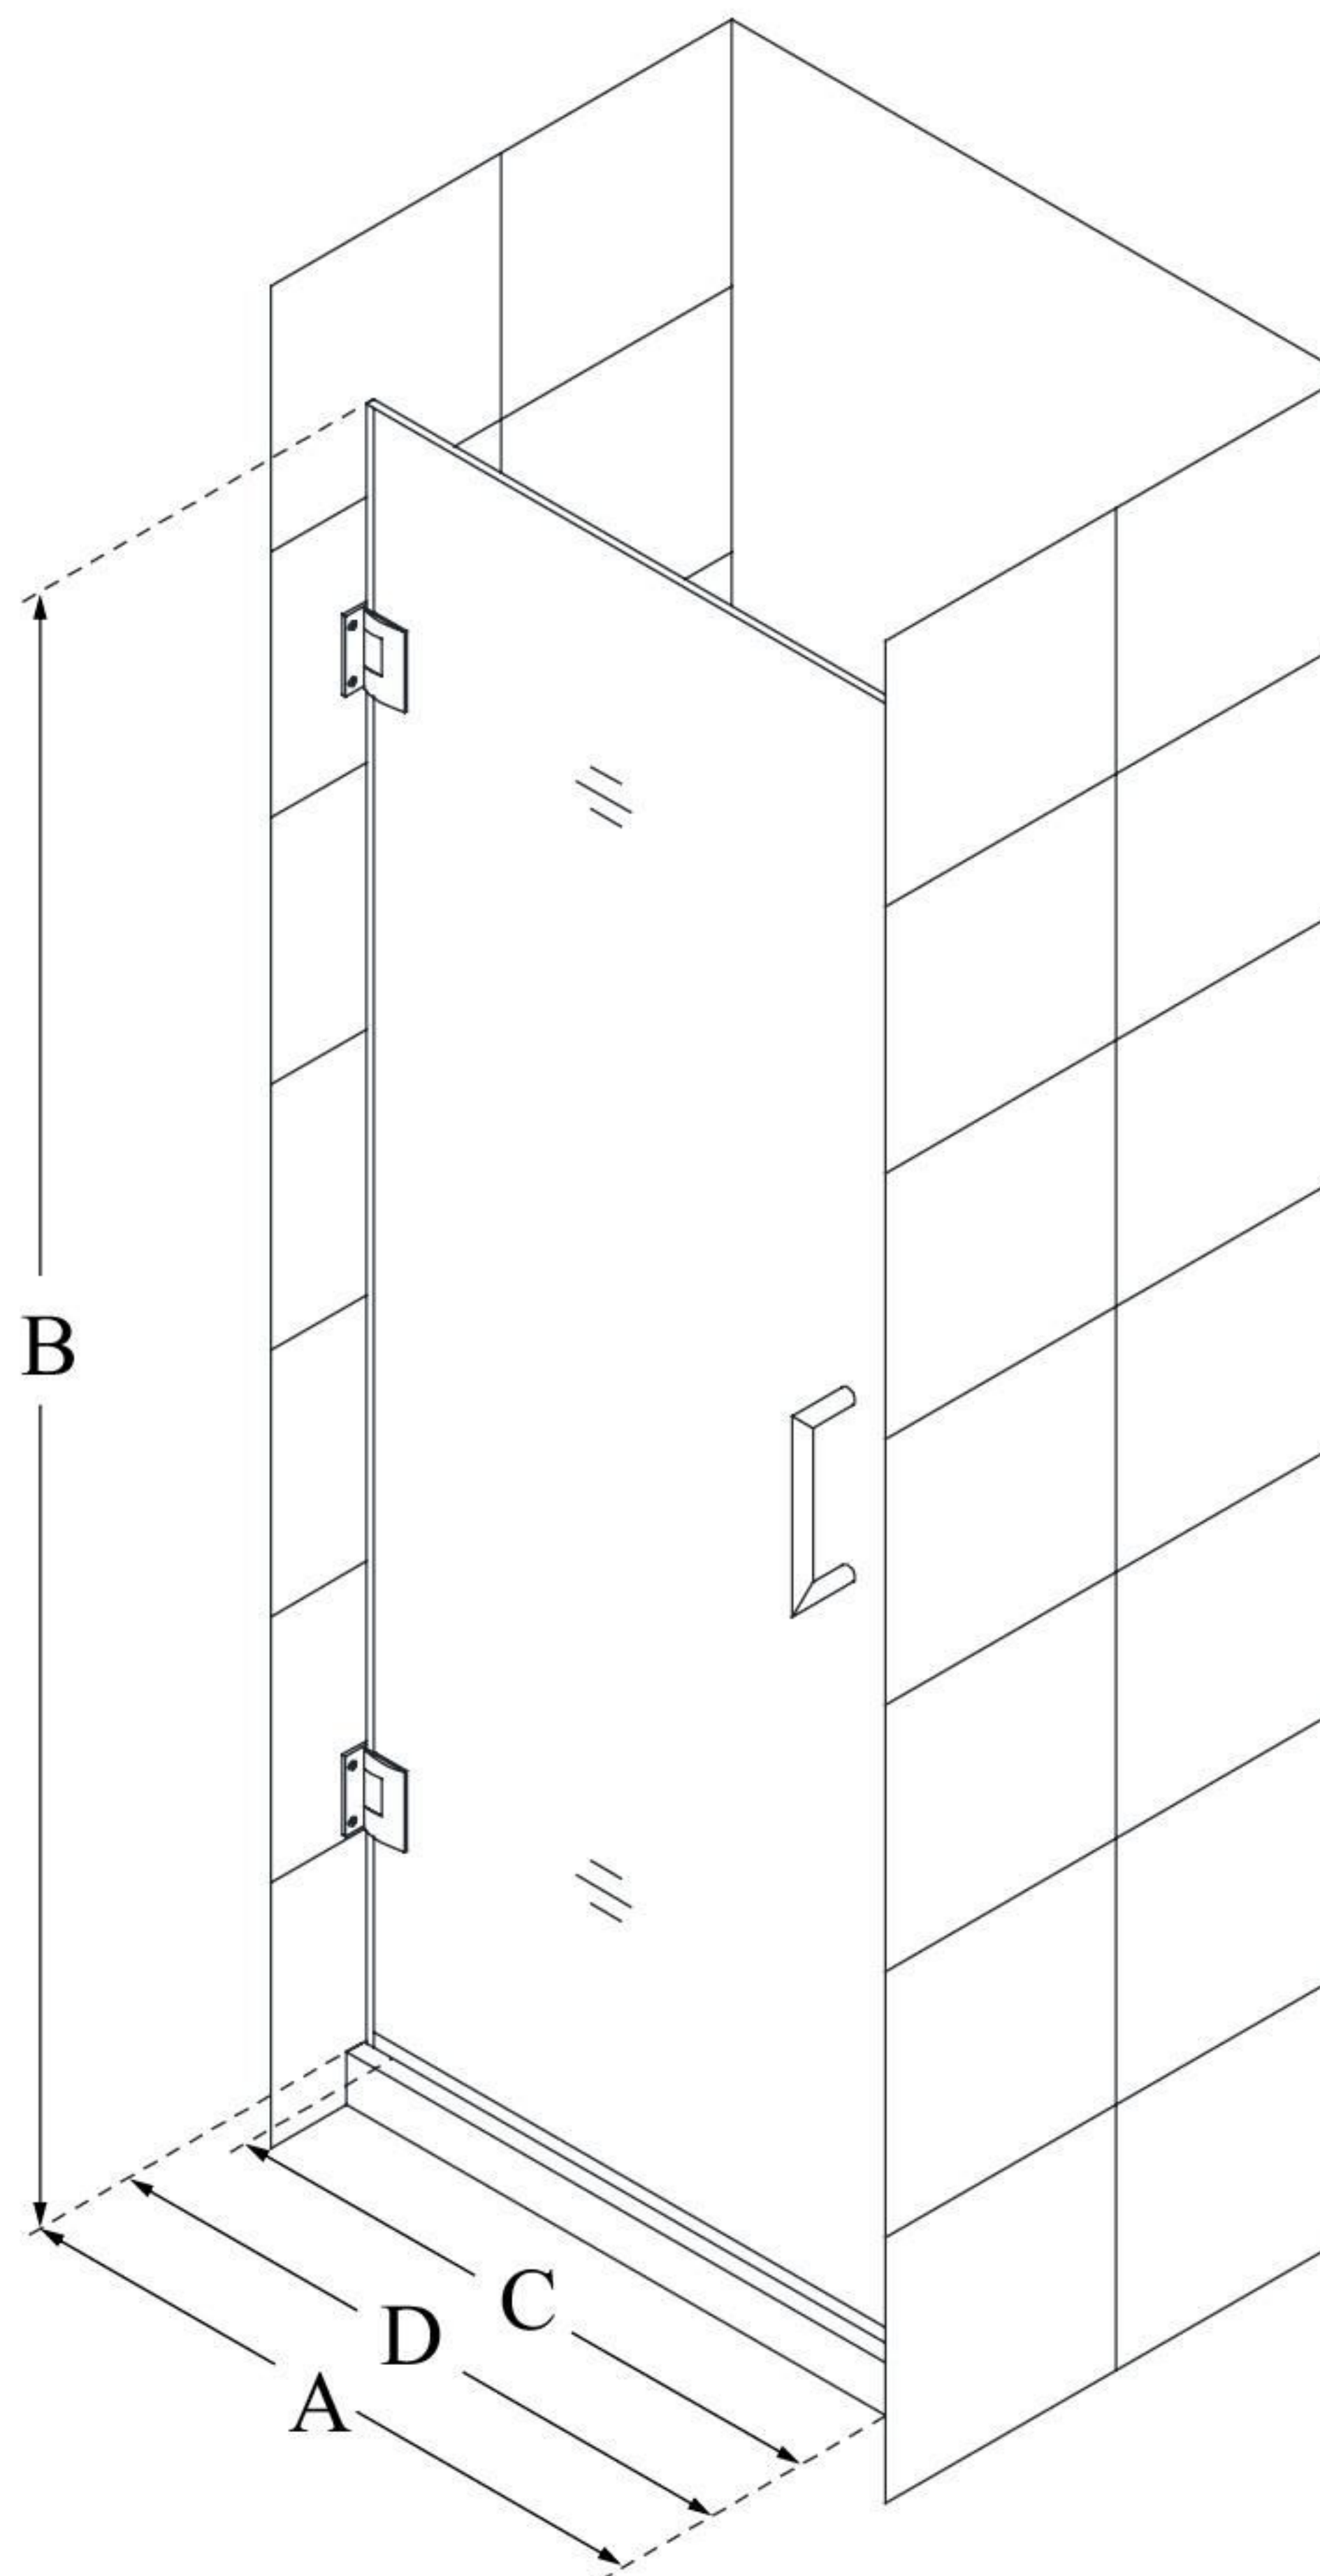

## UNIDOOR

DreamLine Unidoor 25" W x 72" H  
Frameless Hinged Shower Door,  
Clear Glass

**SWING DOOR**

### CONFIGURATION DIMENSIONS:

**A: 25"**  
MODEL WIDTH

**B: 72"**  
MODEL HEIGHT

**C: 24"**  
ACCESS WIDTH

**D: 25"**  
DOOR WIDTH

DreamLine reserves the right to update or modify the hardware or materials pictured without prior notice for the purpose of product improvement and customer satisfaction.