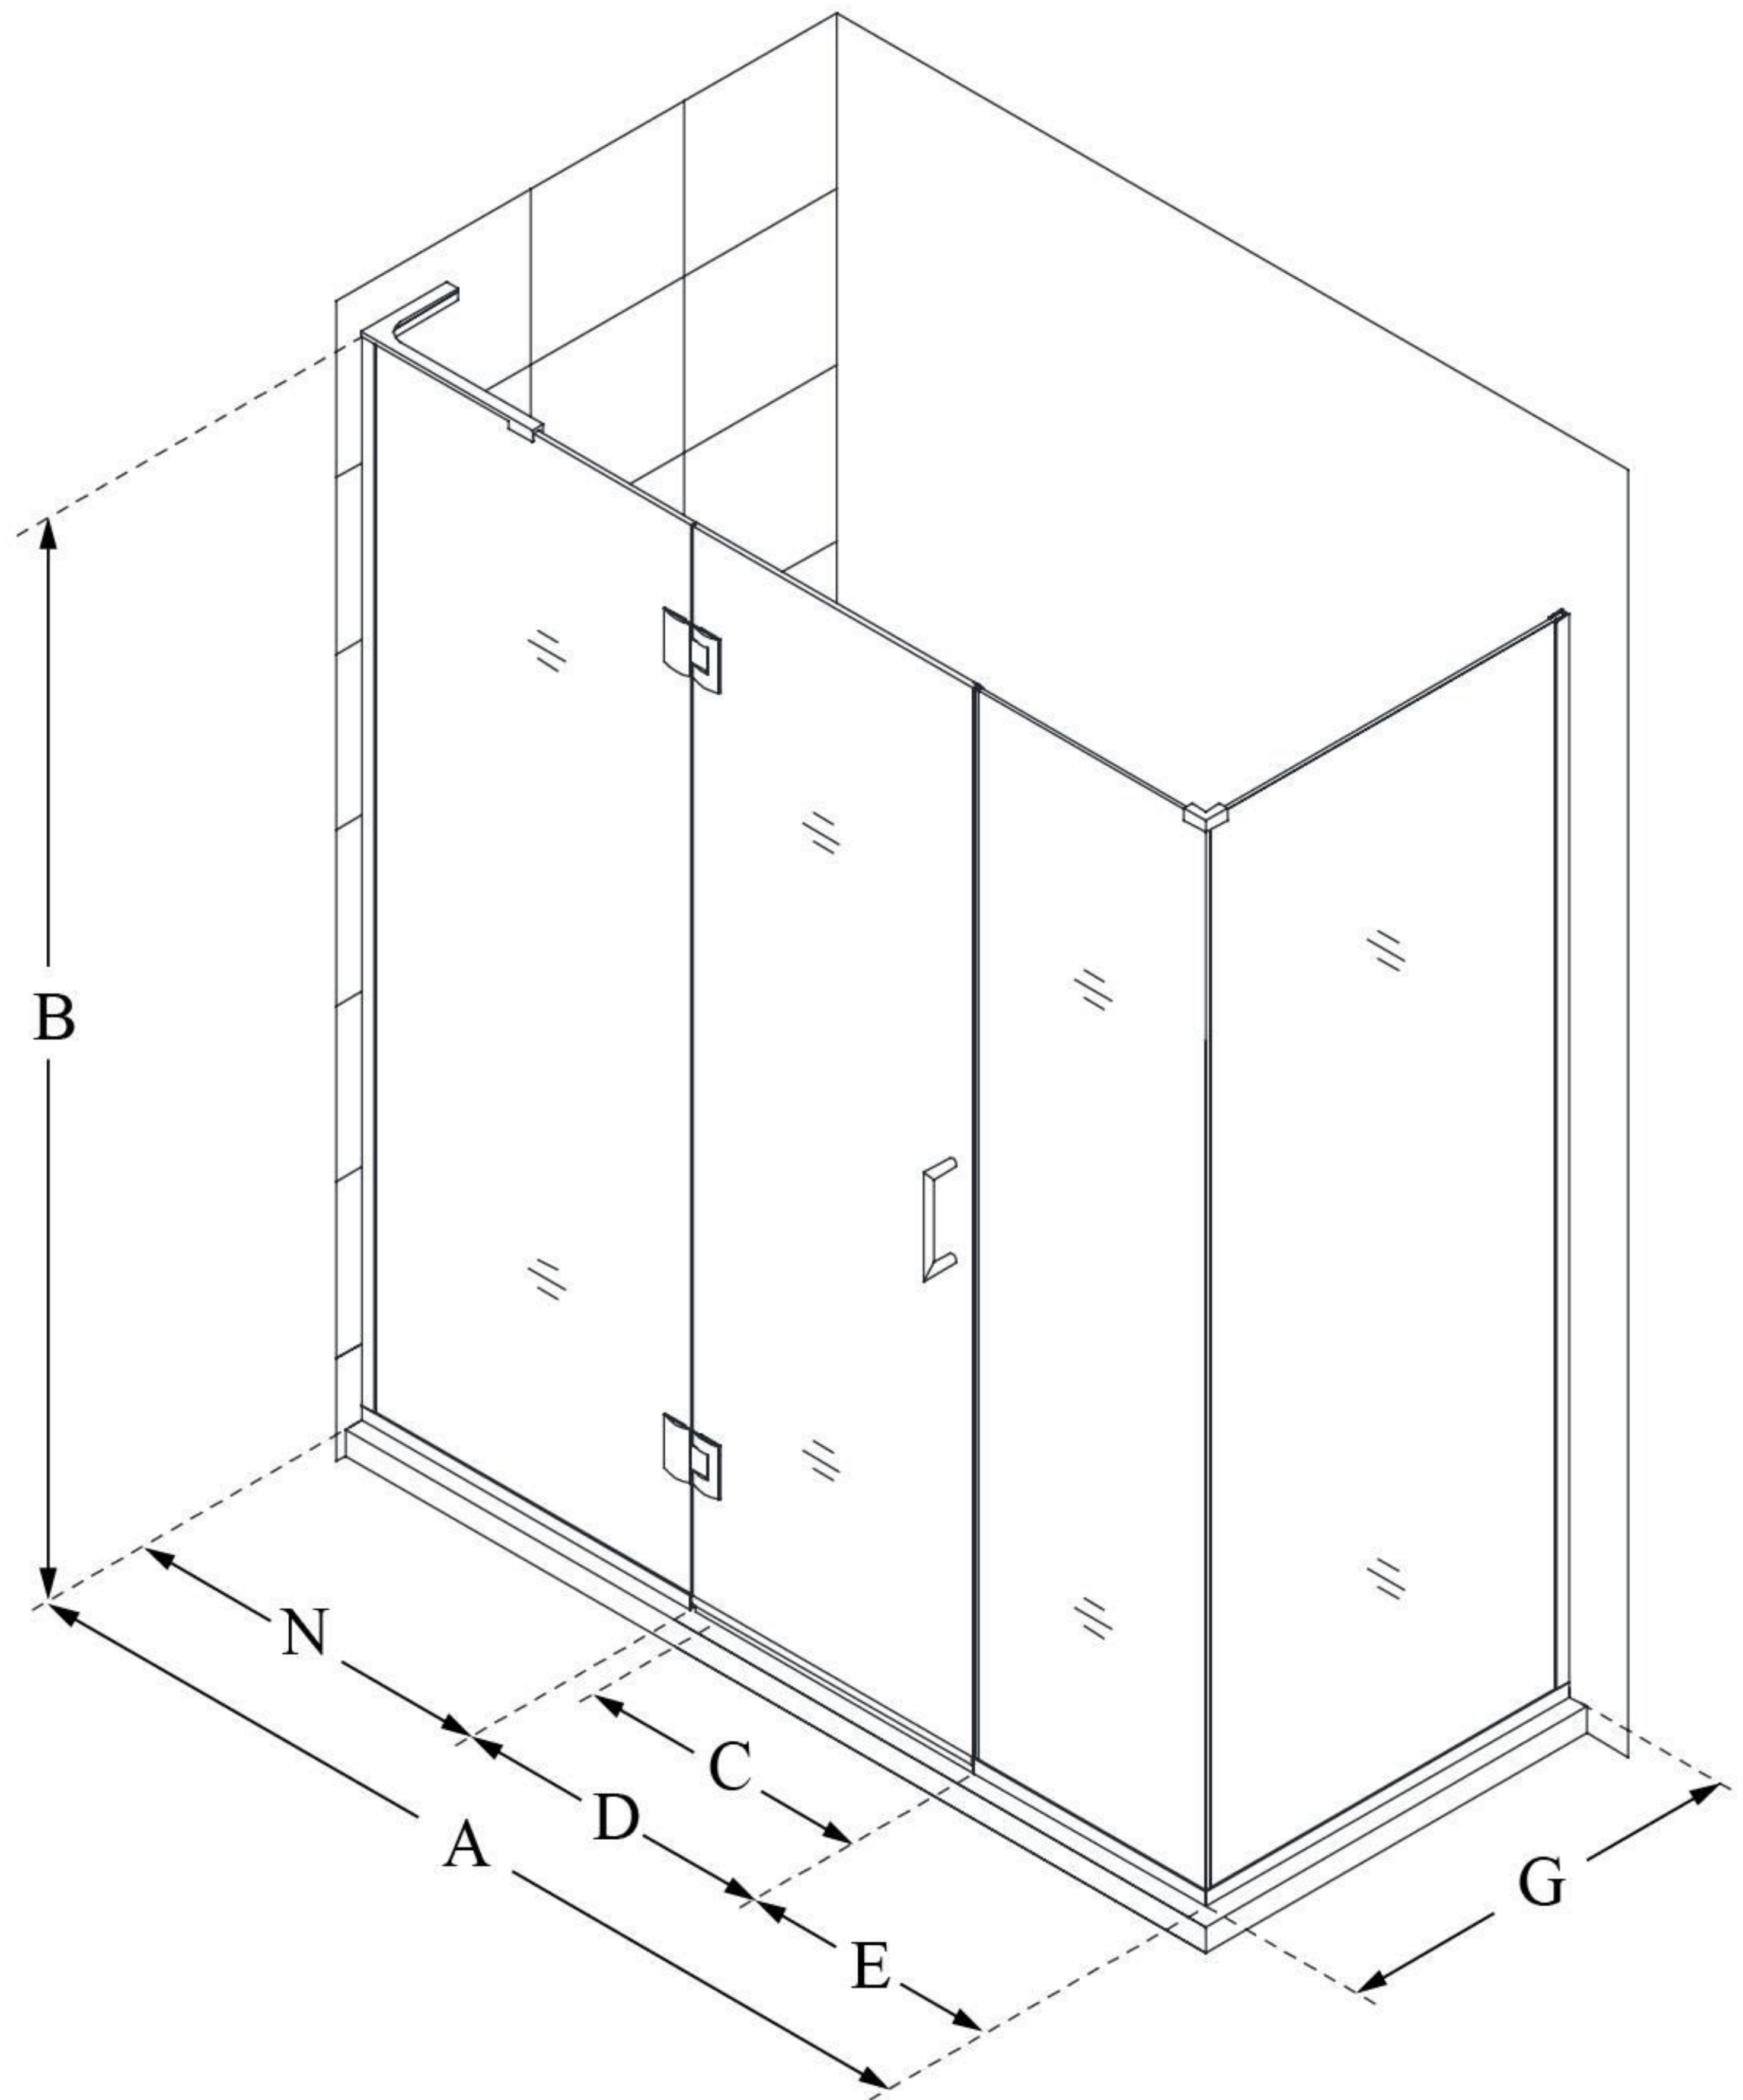

E3261430

UNIDOOR-X

DreamLine Unidoor-X 64" W x 30 3/8" D x 72" H Frameless Hinged Shower Enclosure, Clear Glass

SWING DOOR

CONFIGURATION DIMENSIONS:

A: 64"

MODEL WIDTH

B: 72"

MODEL HEIGHT

C: 25"

ACCESS WIDTH

D: 26"

DOOR WIDTH

E: 14"

INLINE PANEL WIDTH

G: 30 3/8"

RETURN PANEL WIDTH

N: 24"

HINGE PANEL WIDTH

DreamLine reserves the right to update or modify the hardware or materials pictured without prior notice for the purpose of product improvement and customer satisfaction.