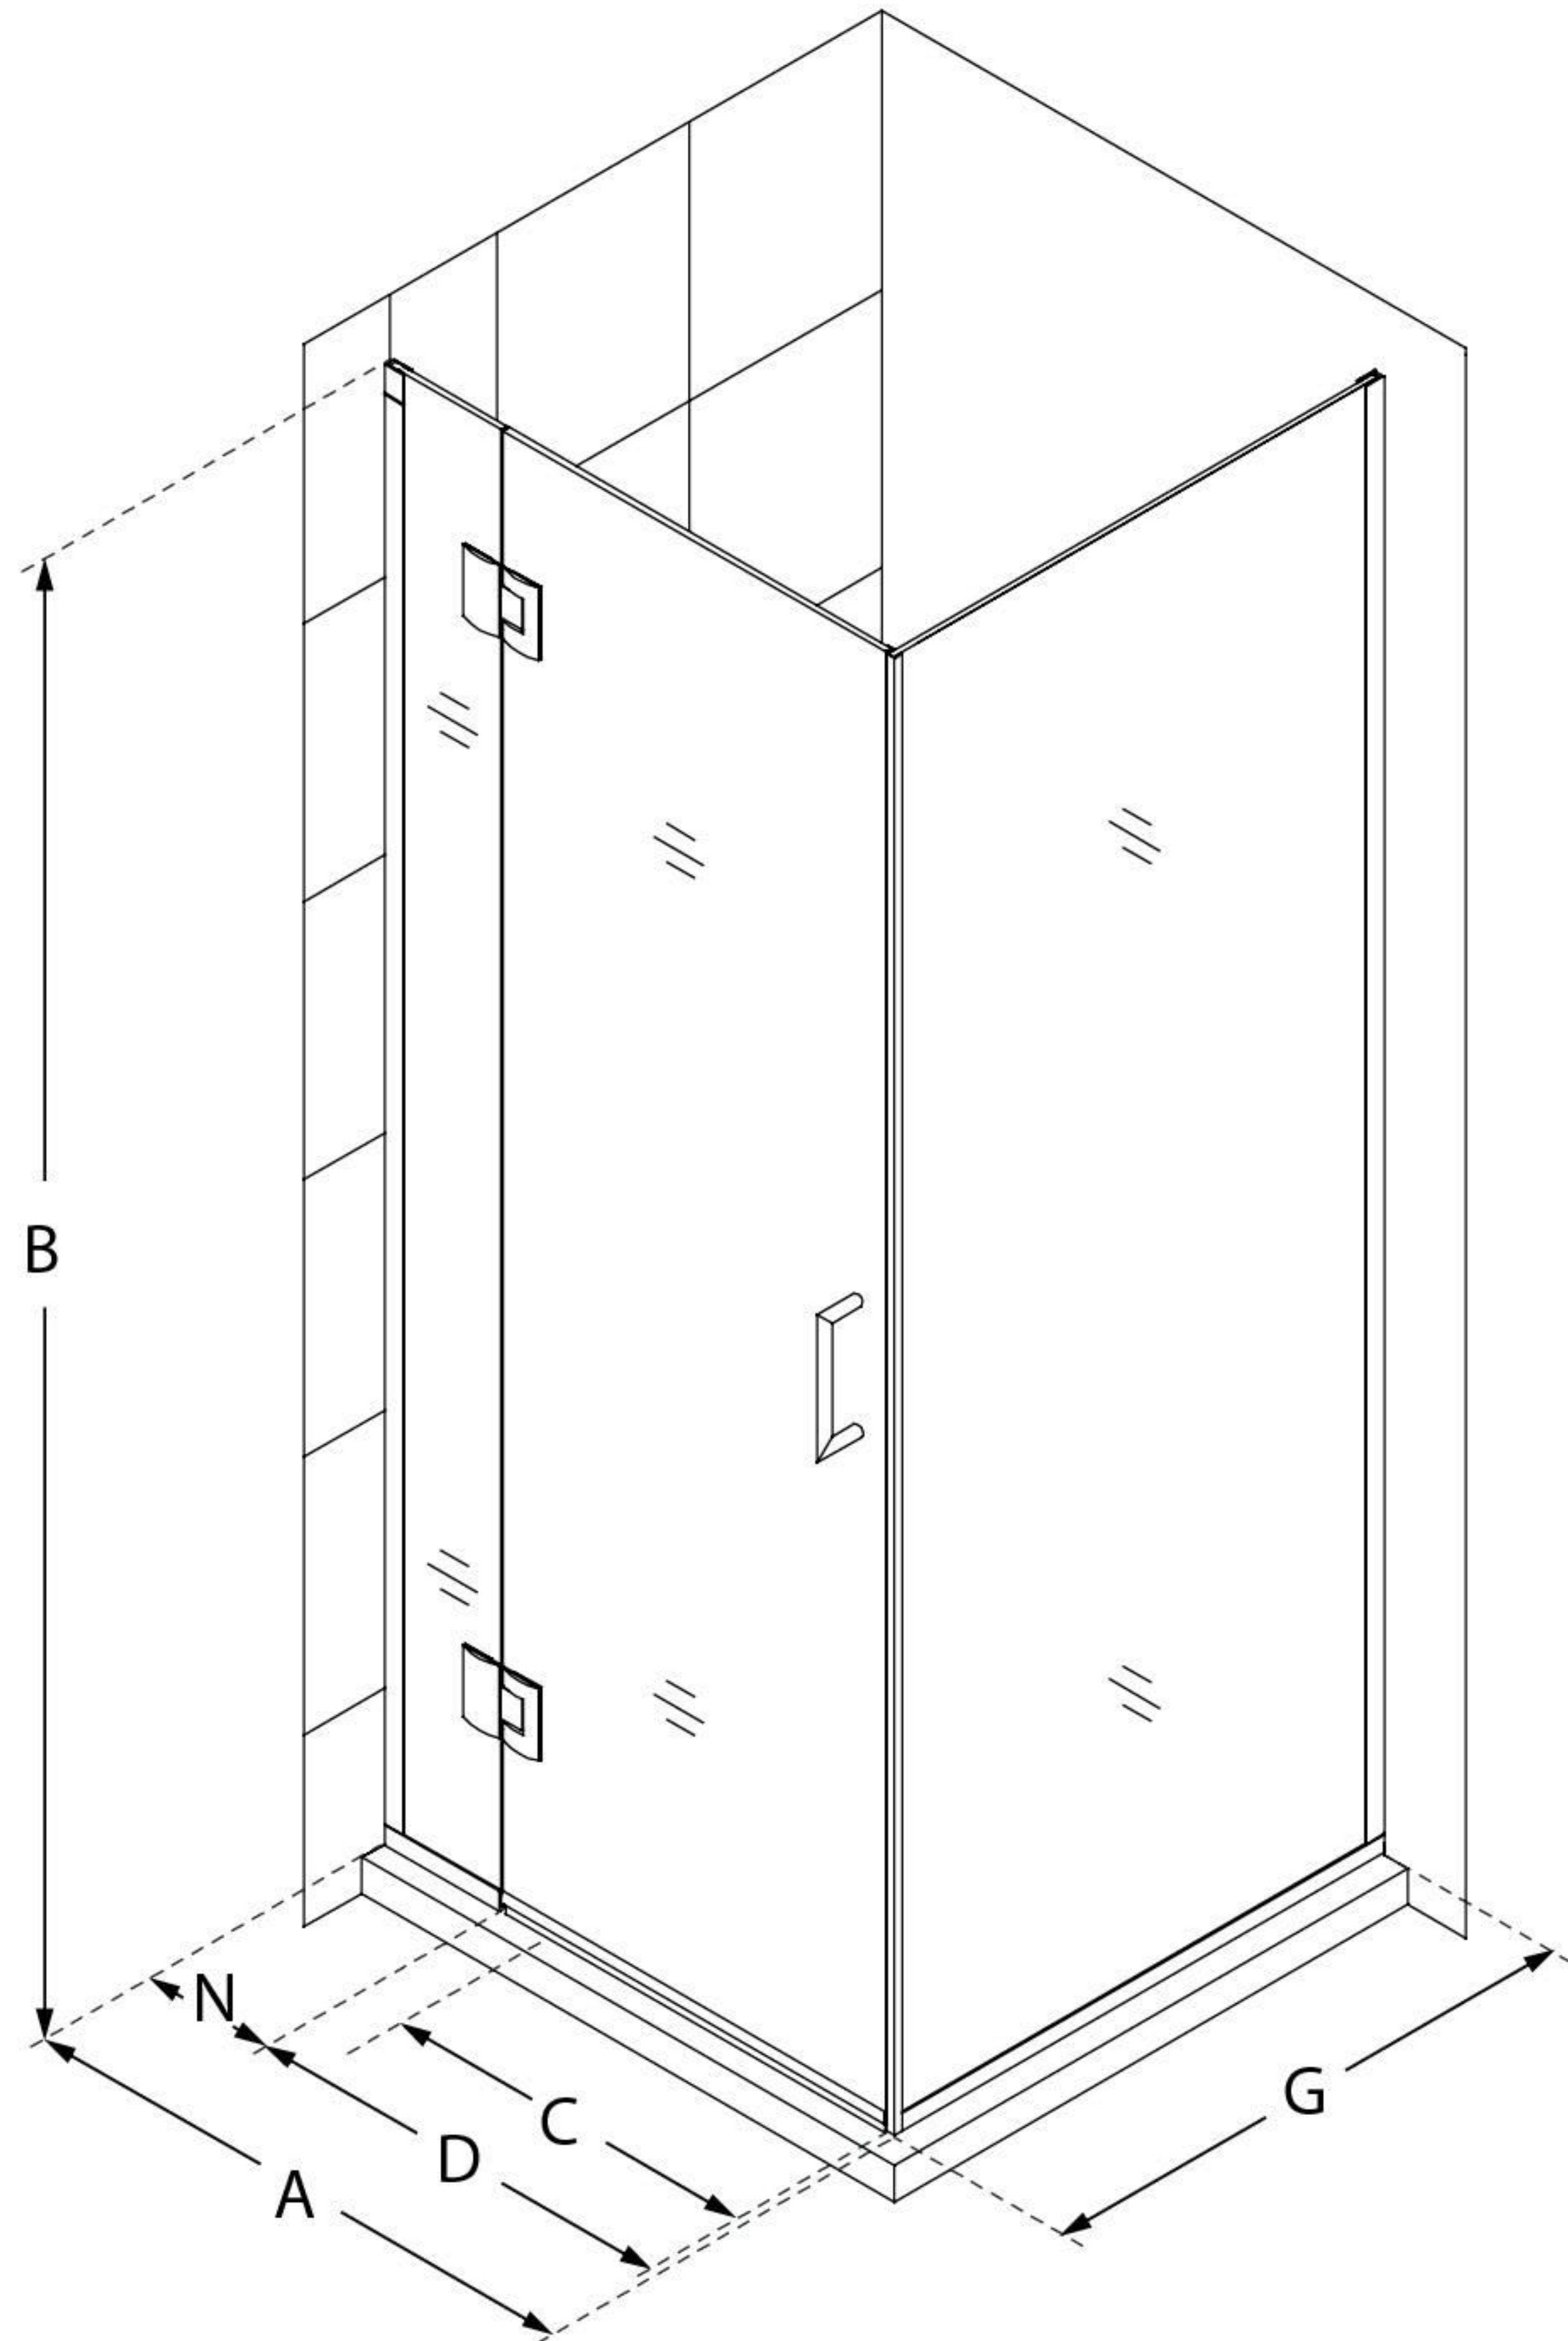

## UNIDOOR-X

DreamLine Unidoor-X 35 3/8" W  
x 34" D x 72" H Frameless Hinged  
Shower Enclosure, Clear Glass

**SWING DOOR**

### CONFIGURATION DIMENSIONS:

**A: 35 3/8"**

MODEL WIDTH

**B: 72"**

MODEL HEIGHT

**C: 28"**

ACCESS WIDTH

**D: 29"**

DOOR WIDTH

**G: 34"**

RETURN PANEL WIDTH

**N: 6"**

HINGE PANEL WIDTH

DreamLine reserves the right to update or modify the hardware or materials pictured without prior notice for the purpose of product improvement and customer satisfaction.