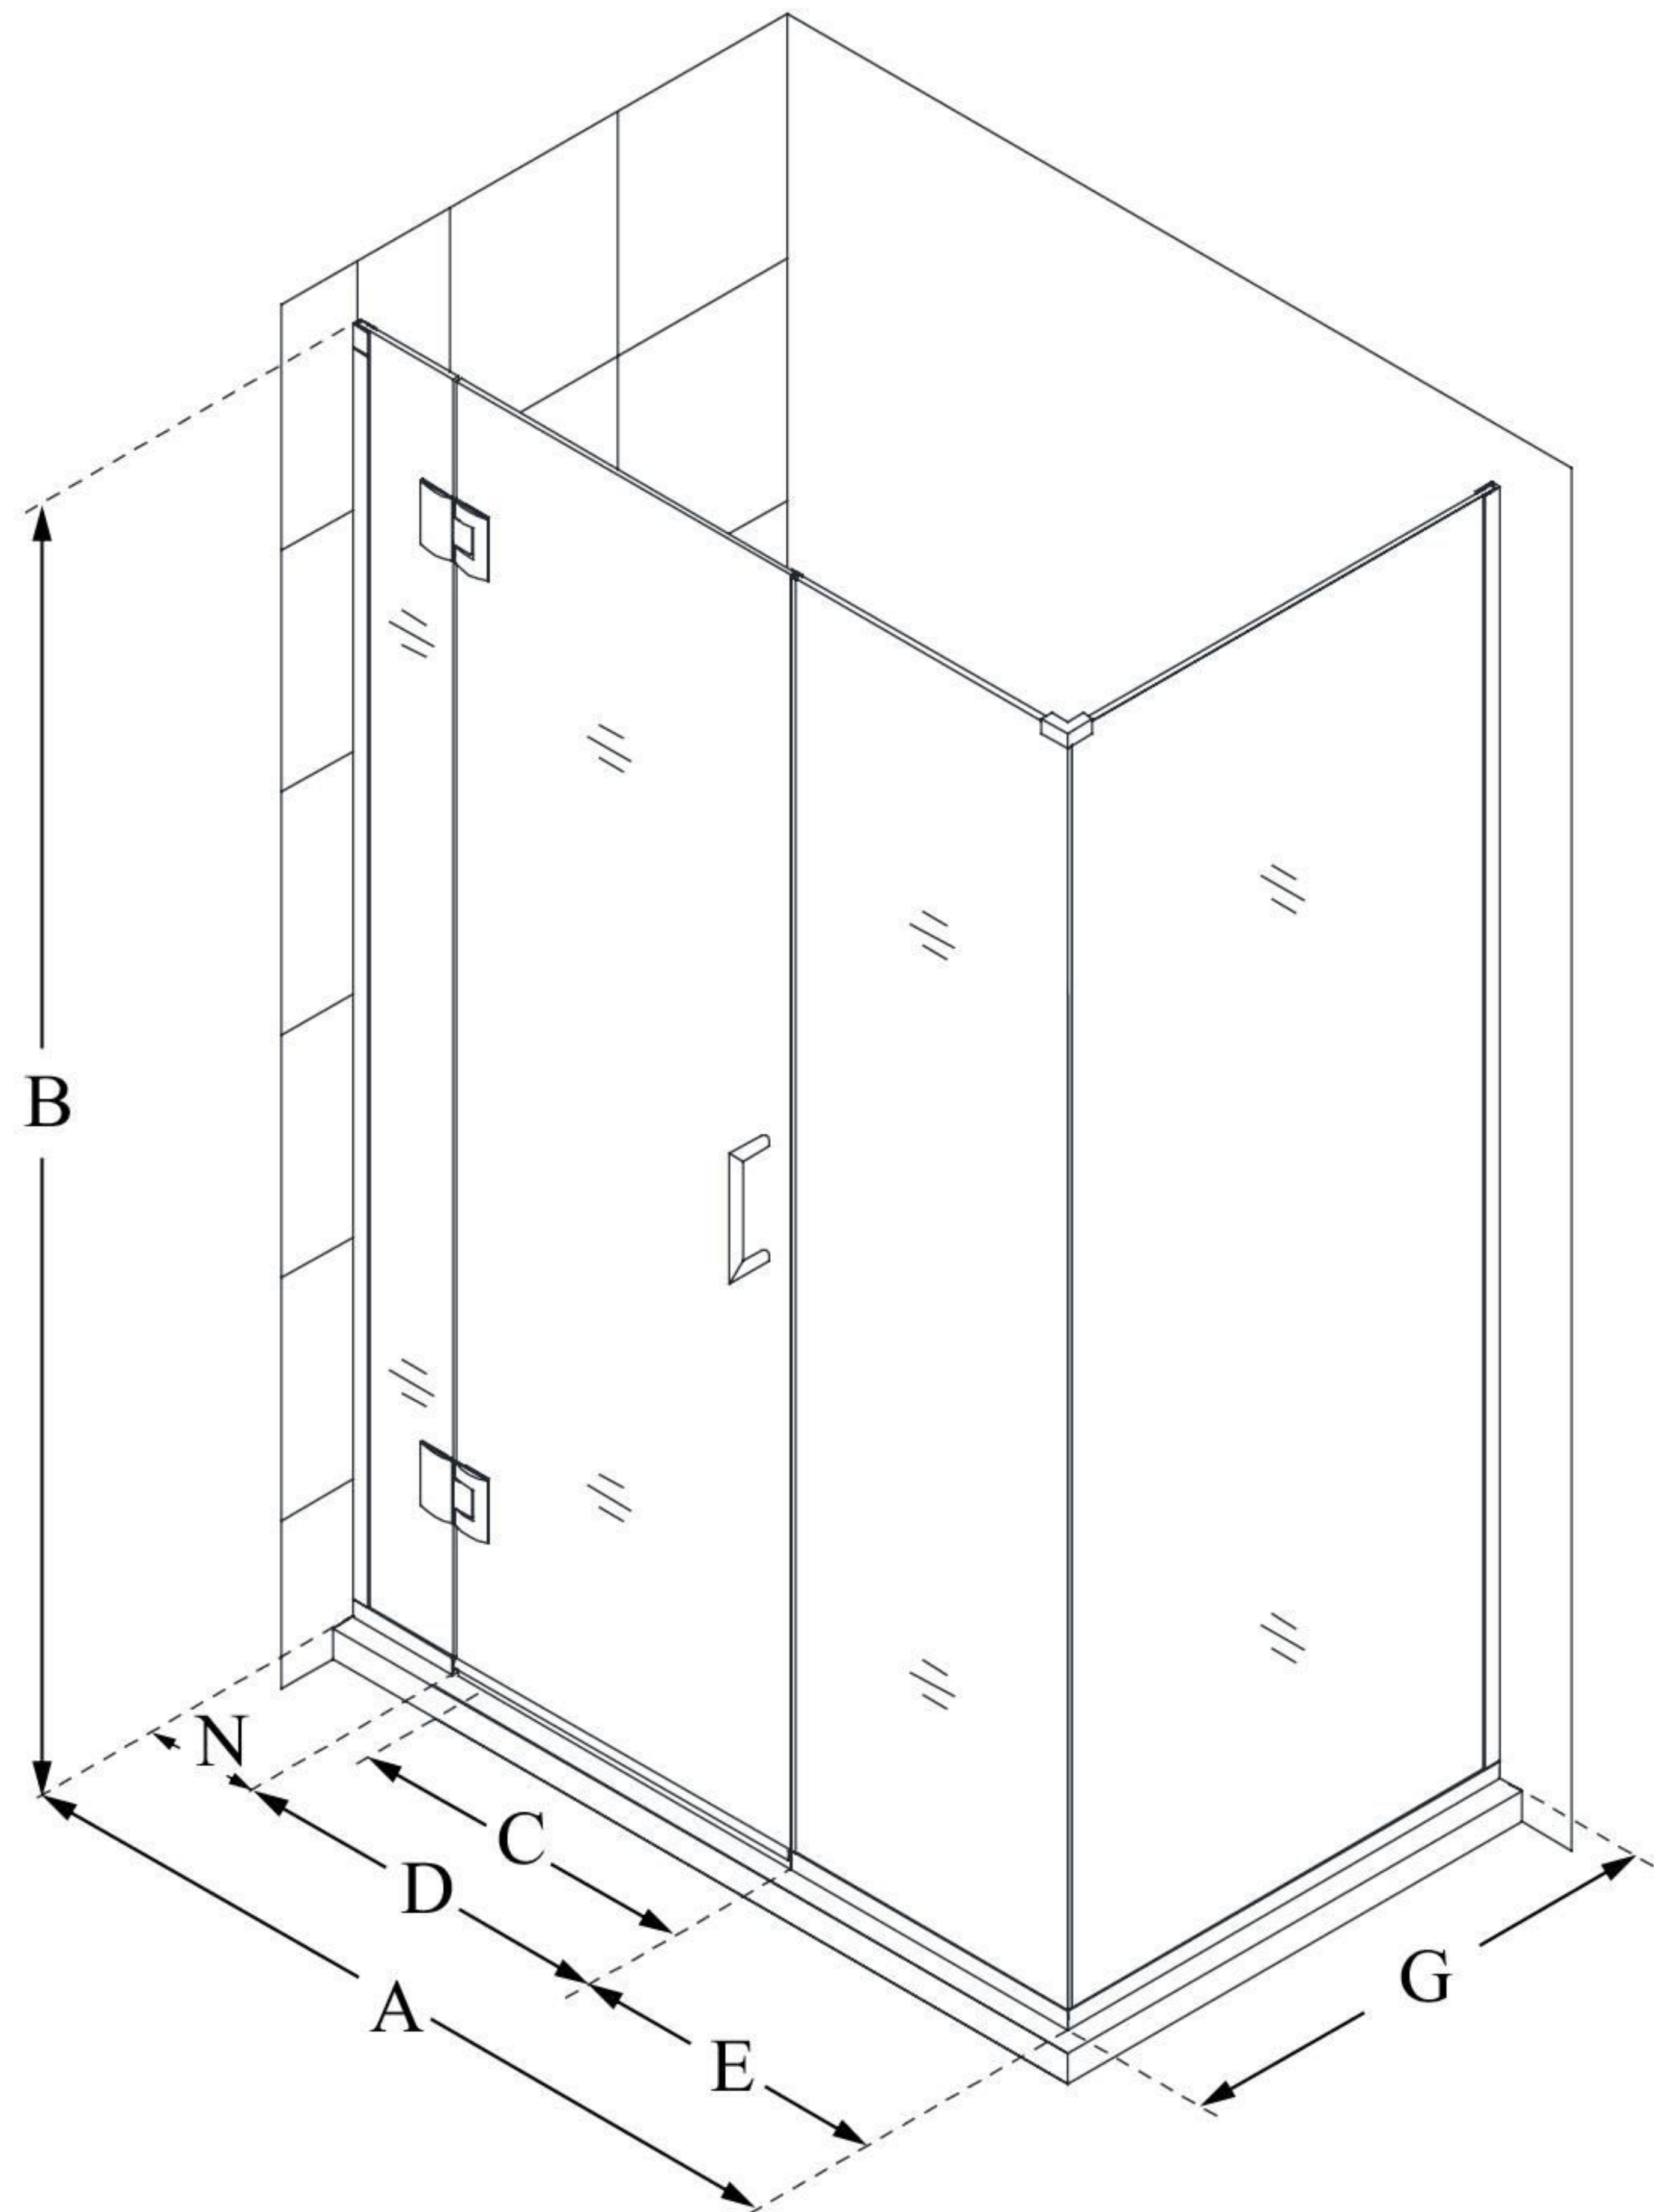

E1242230

UNIDOOR-X

DreamLine Unidoor-X 52" W x 30
3/8" D x 72" H Frameless Hinged
Shower Enclosure, Clear Glass

SWING DOOR

CONFIGURATION DIMENSIONS:

A: 52"

MODEL WIDTH

B: 72"

MODEL HEIGHT

C: 23"

ACCESS WIDTH

D: 24"

DOOR WIDTH

E: 22"

INLINE PANEL WIDTH

G: 30 3/8"

RETURN PANEL WIDTH

N: 6"

HINGE PANEL WIDTH

DreamLine reserves the right to update or modify the hardware or materials pictured without prior notice for the purpose of product improvement and customer satisfaction.