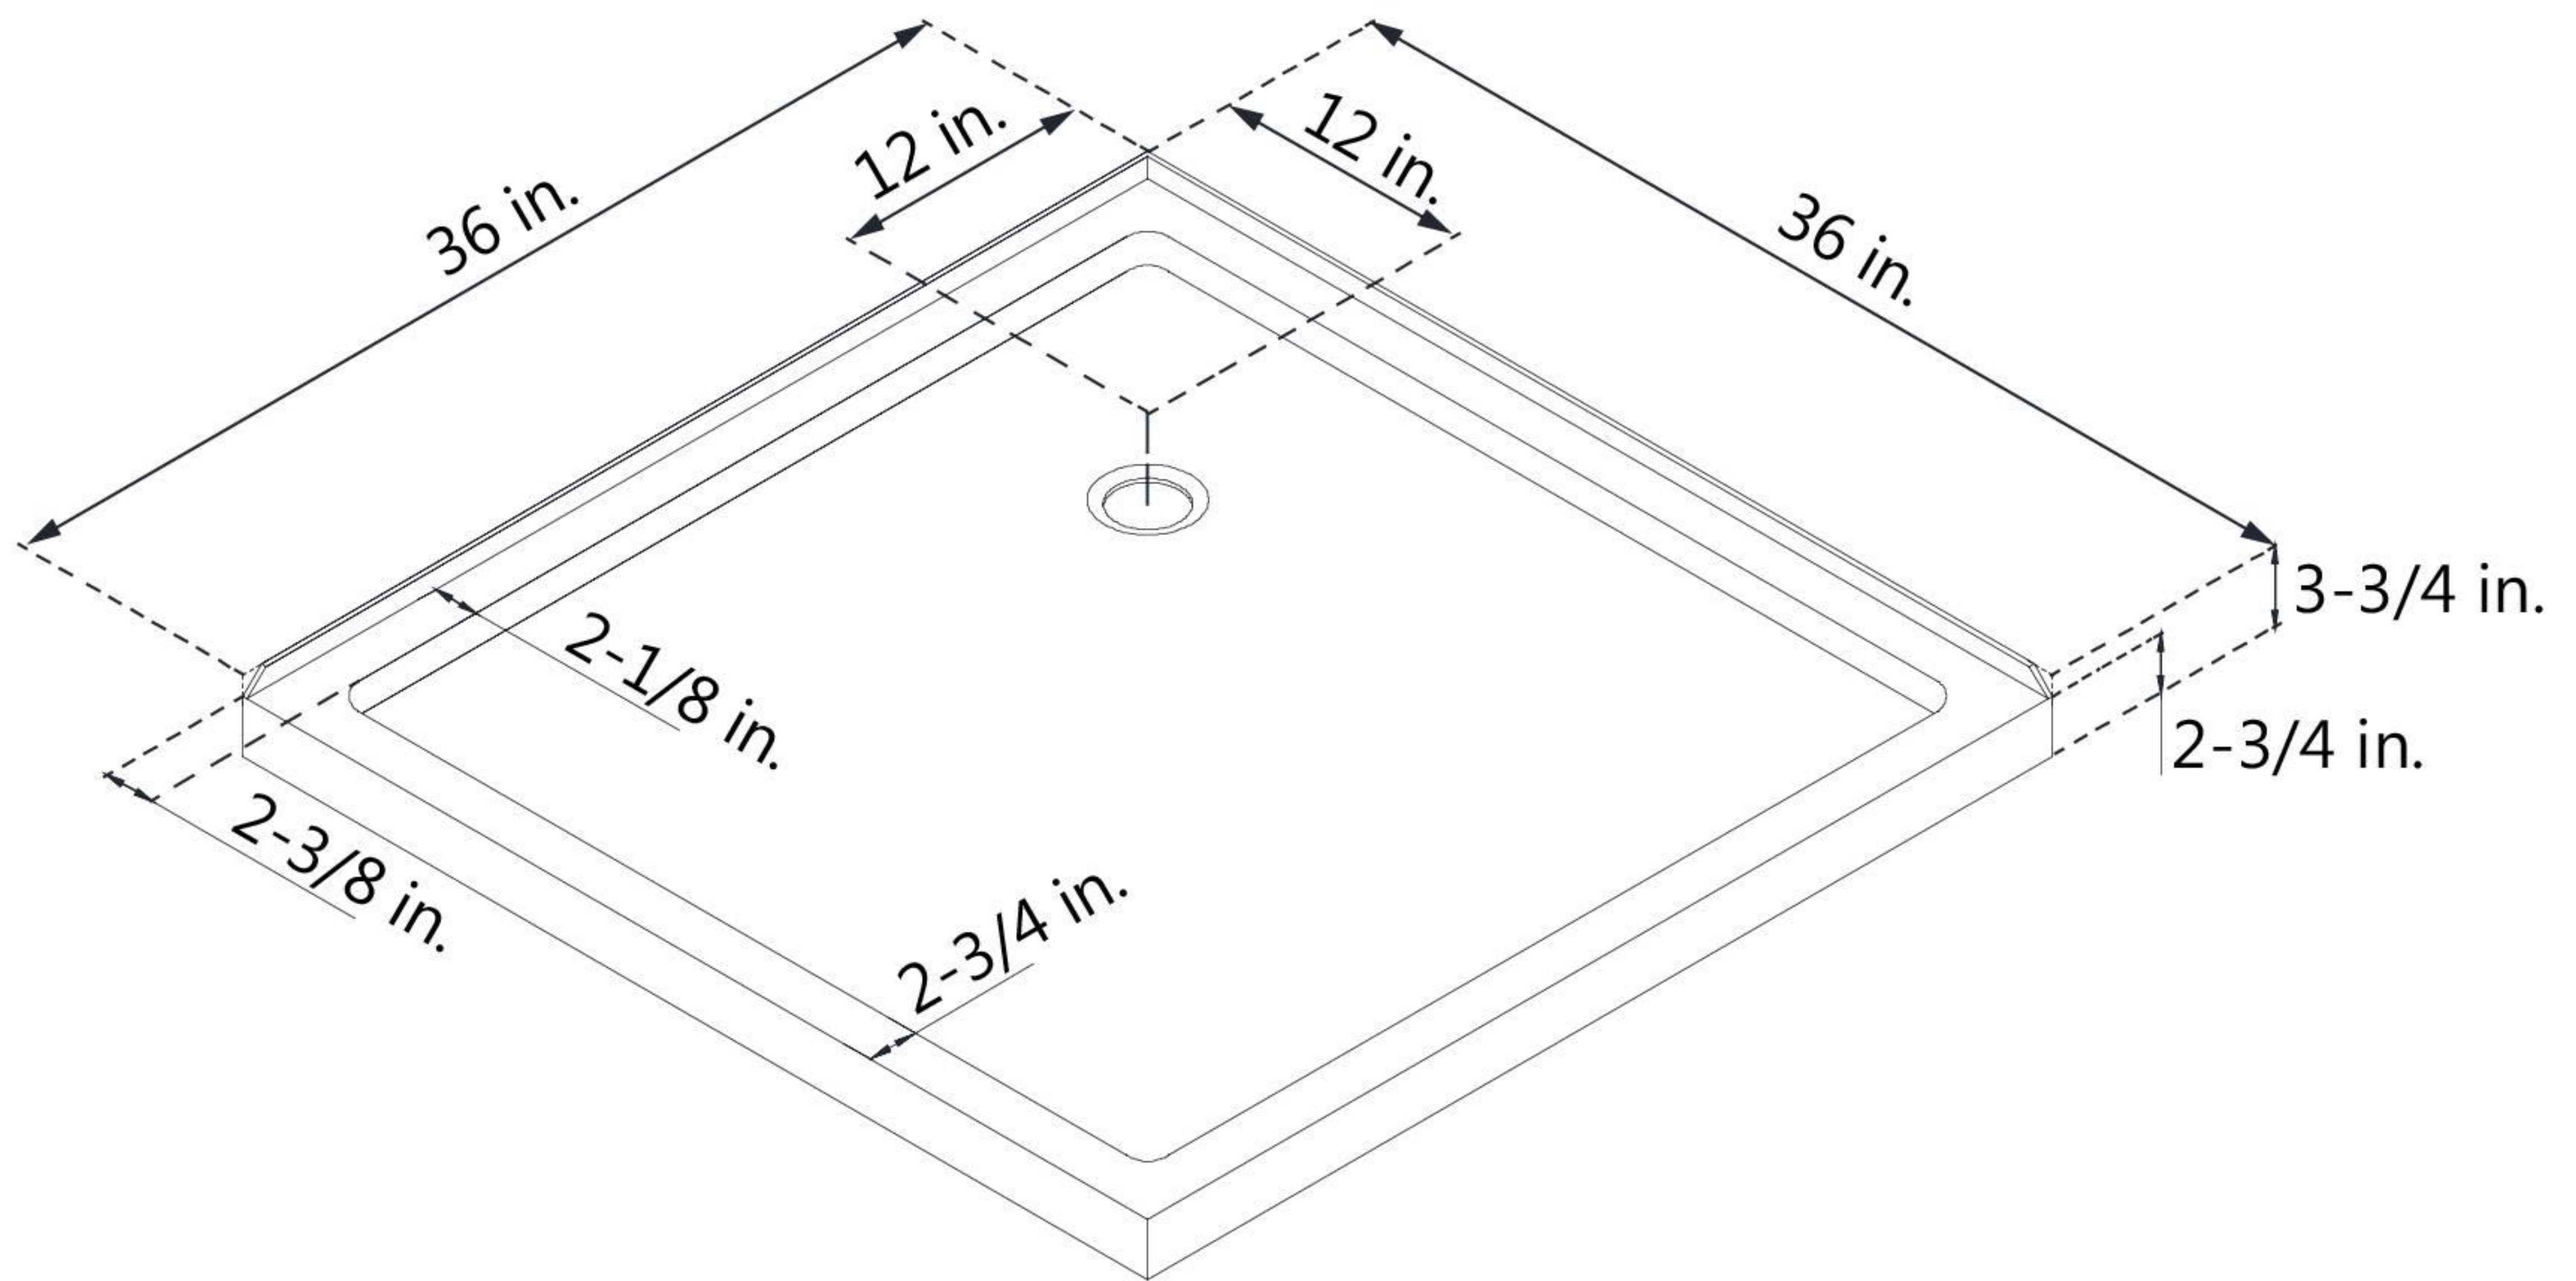

DLT-1036360 SLIMLINE SHOWERBASE DOUBLE THRESHOLD

CORNER DRAIN

Drain Hole Specs

DreamLine reserves the right to update or modify the hardware or materials pictured without prior notice for the purpose of product improvement and customer satisfaction.