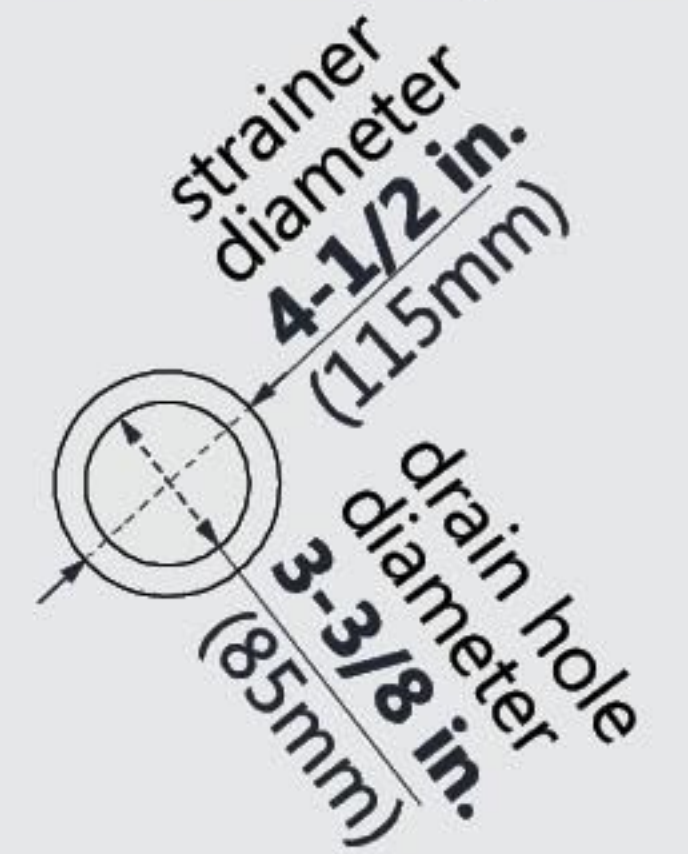

DLT-1036360 SLIMLINE SHOWERBASE DOUBLE THRESHOLD

CORNER DRAIN

Drain Hole Specs

DreamLine reserves the right to update or modify the hardware or materials pictured without prior notice for the purpose of product improvement and customer satisfaction.