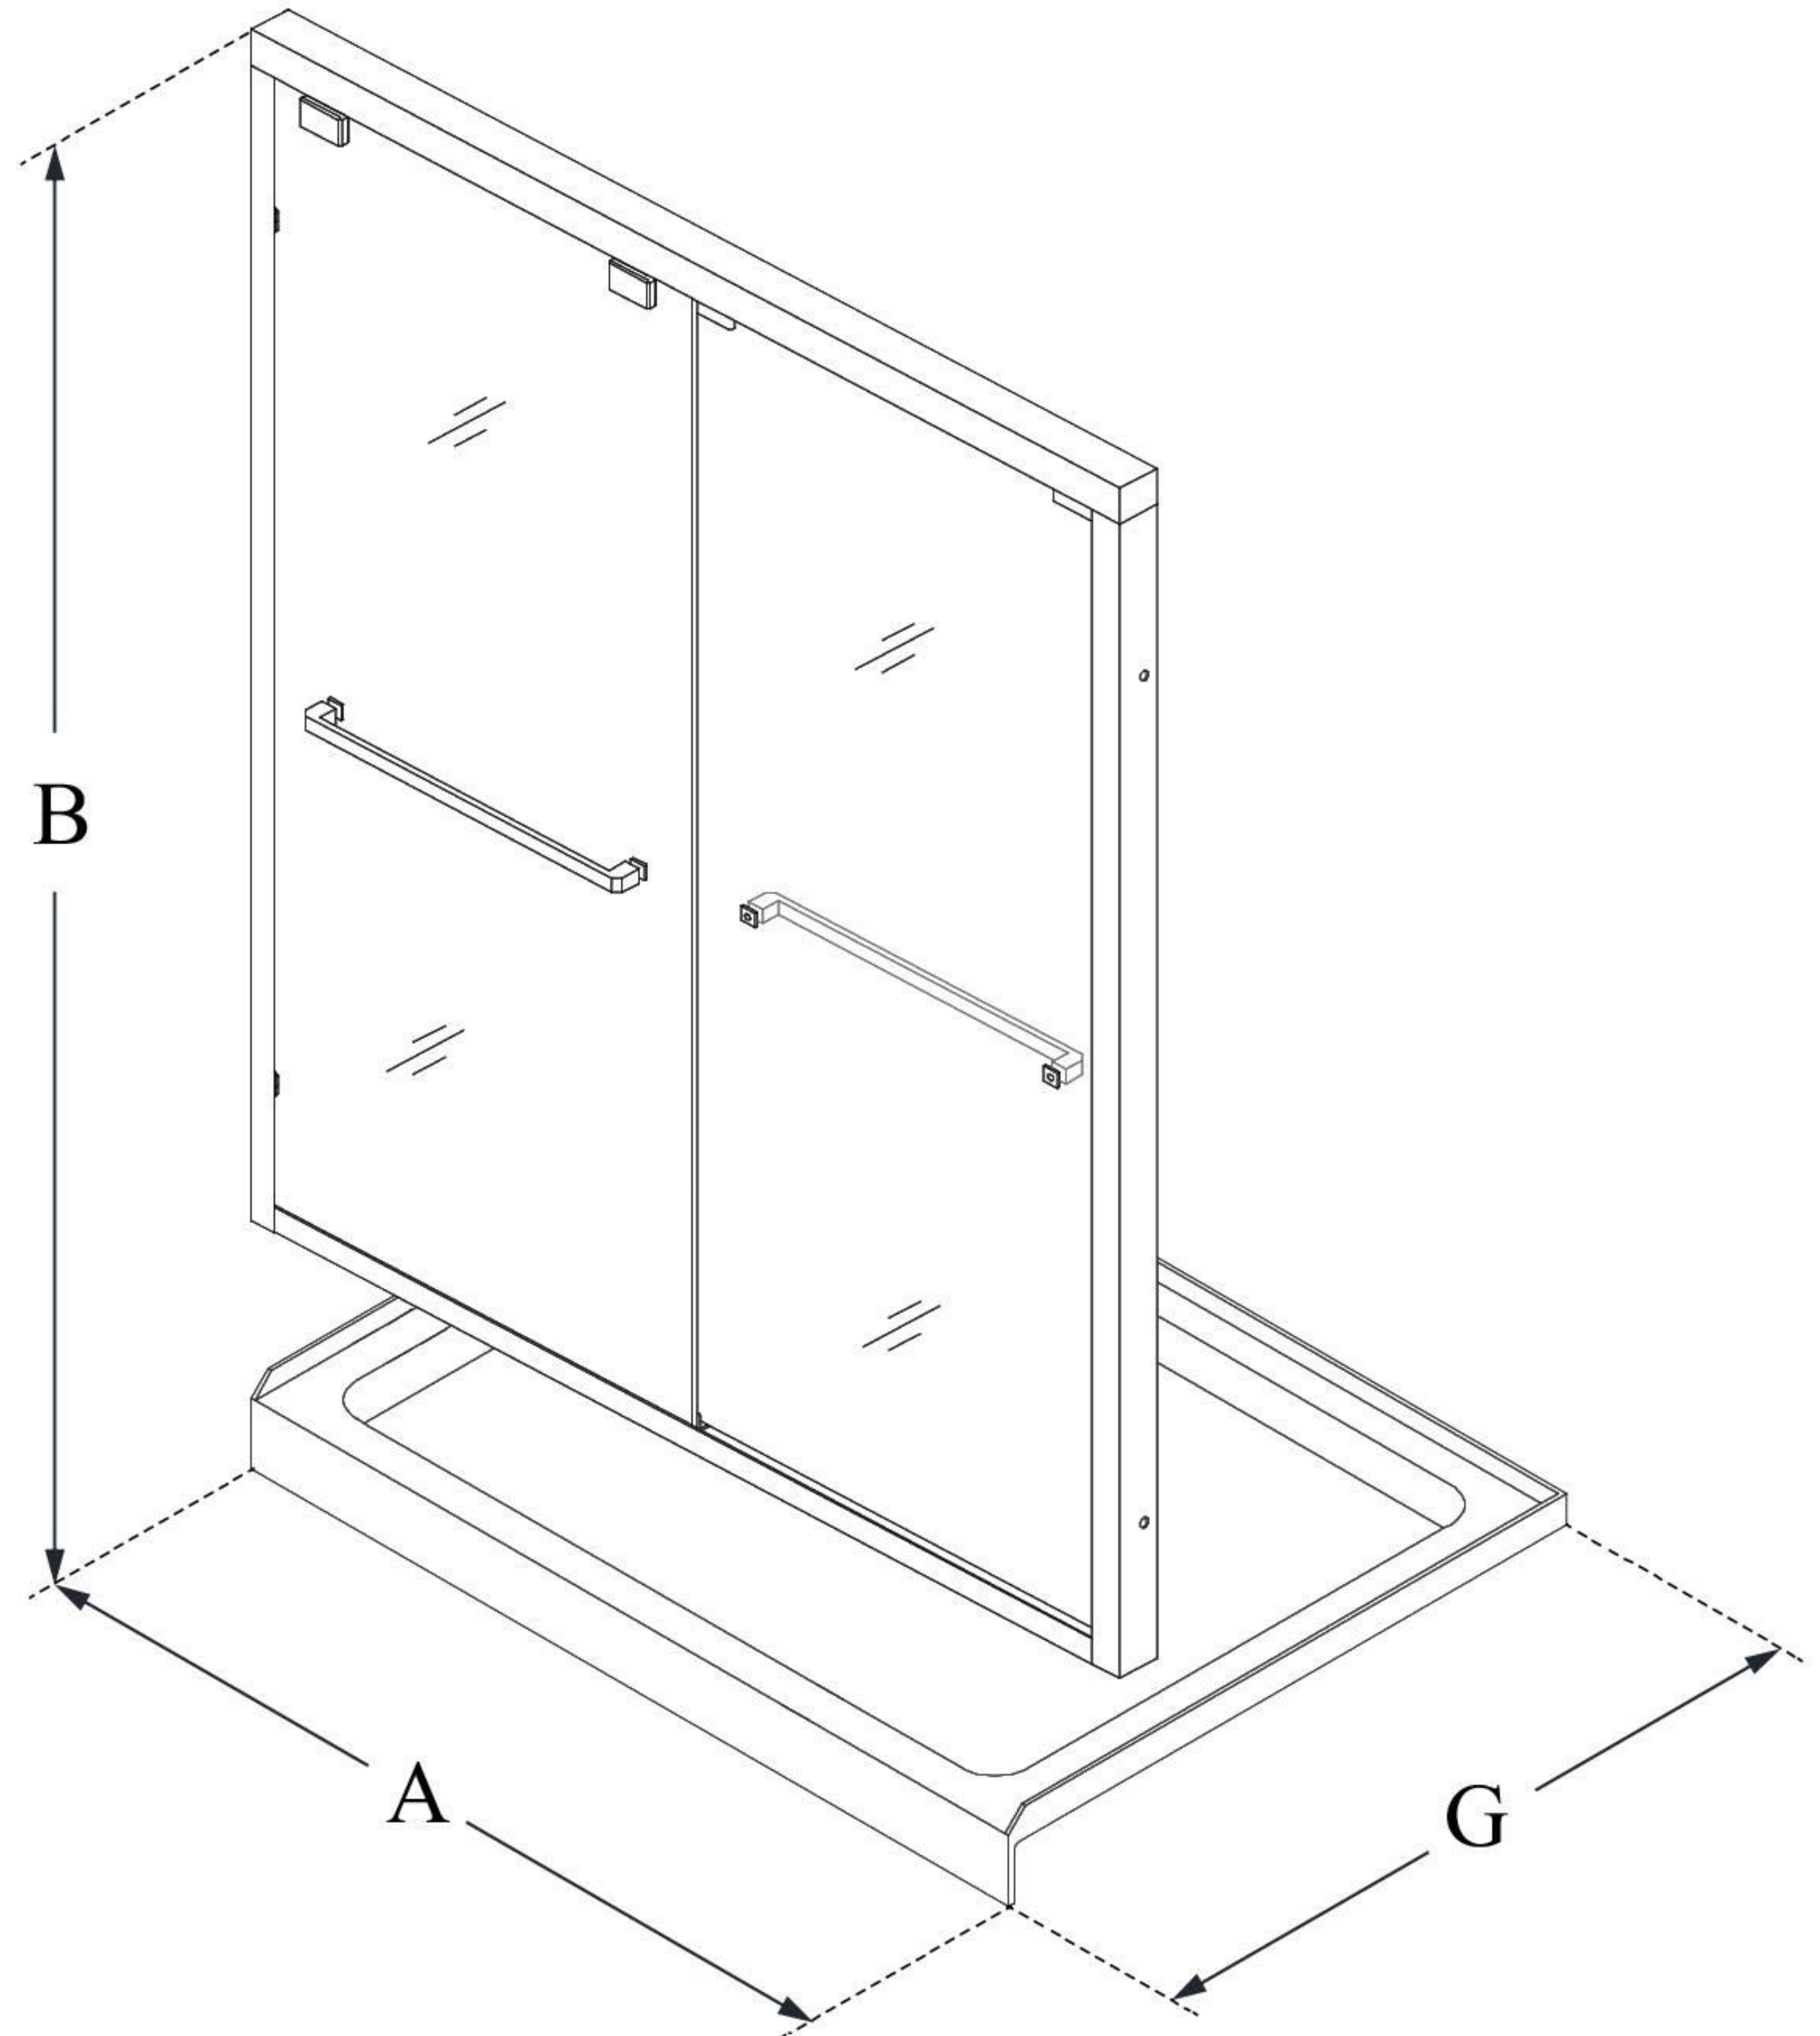

DL-7007

ENCORE

DreamLine Encore 36 in. D x 60 in.
W x 78 3/4 in. H Semi-Frameless
Bypass Sliding Shower Door and
SlimLine Shower Base Kit

KIT CONTENTS:

- SHOWER DOOR
- SHOWER BASE

CONFIGURATION DIMENSIONS:

A: 60"
KIT WIDTH

B: 78 3/4"
KIT HEIGHT

G: 36"
KIT DEPTH

AVAILABLE DRAIN LOCATIONS:

- CENTER
- LEFT
- RIGHT

For precise drain location, please refer to the
included base technical drawing

DreamLine reserves the right to update or modify the hardware or materials pictured
without prior notice for the purpose of product improvement and customer satisfaction.