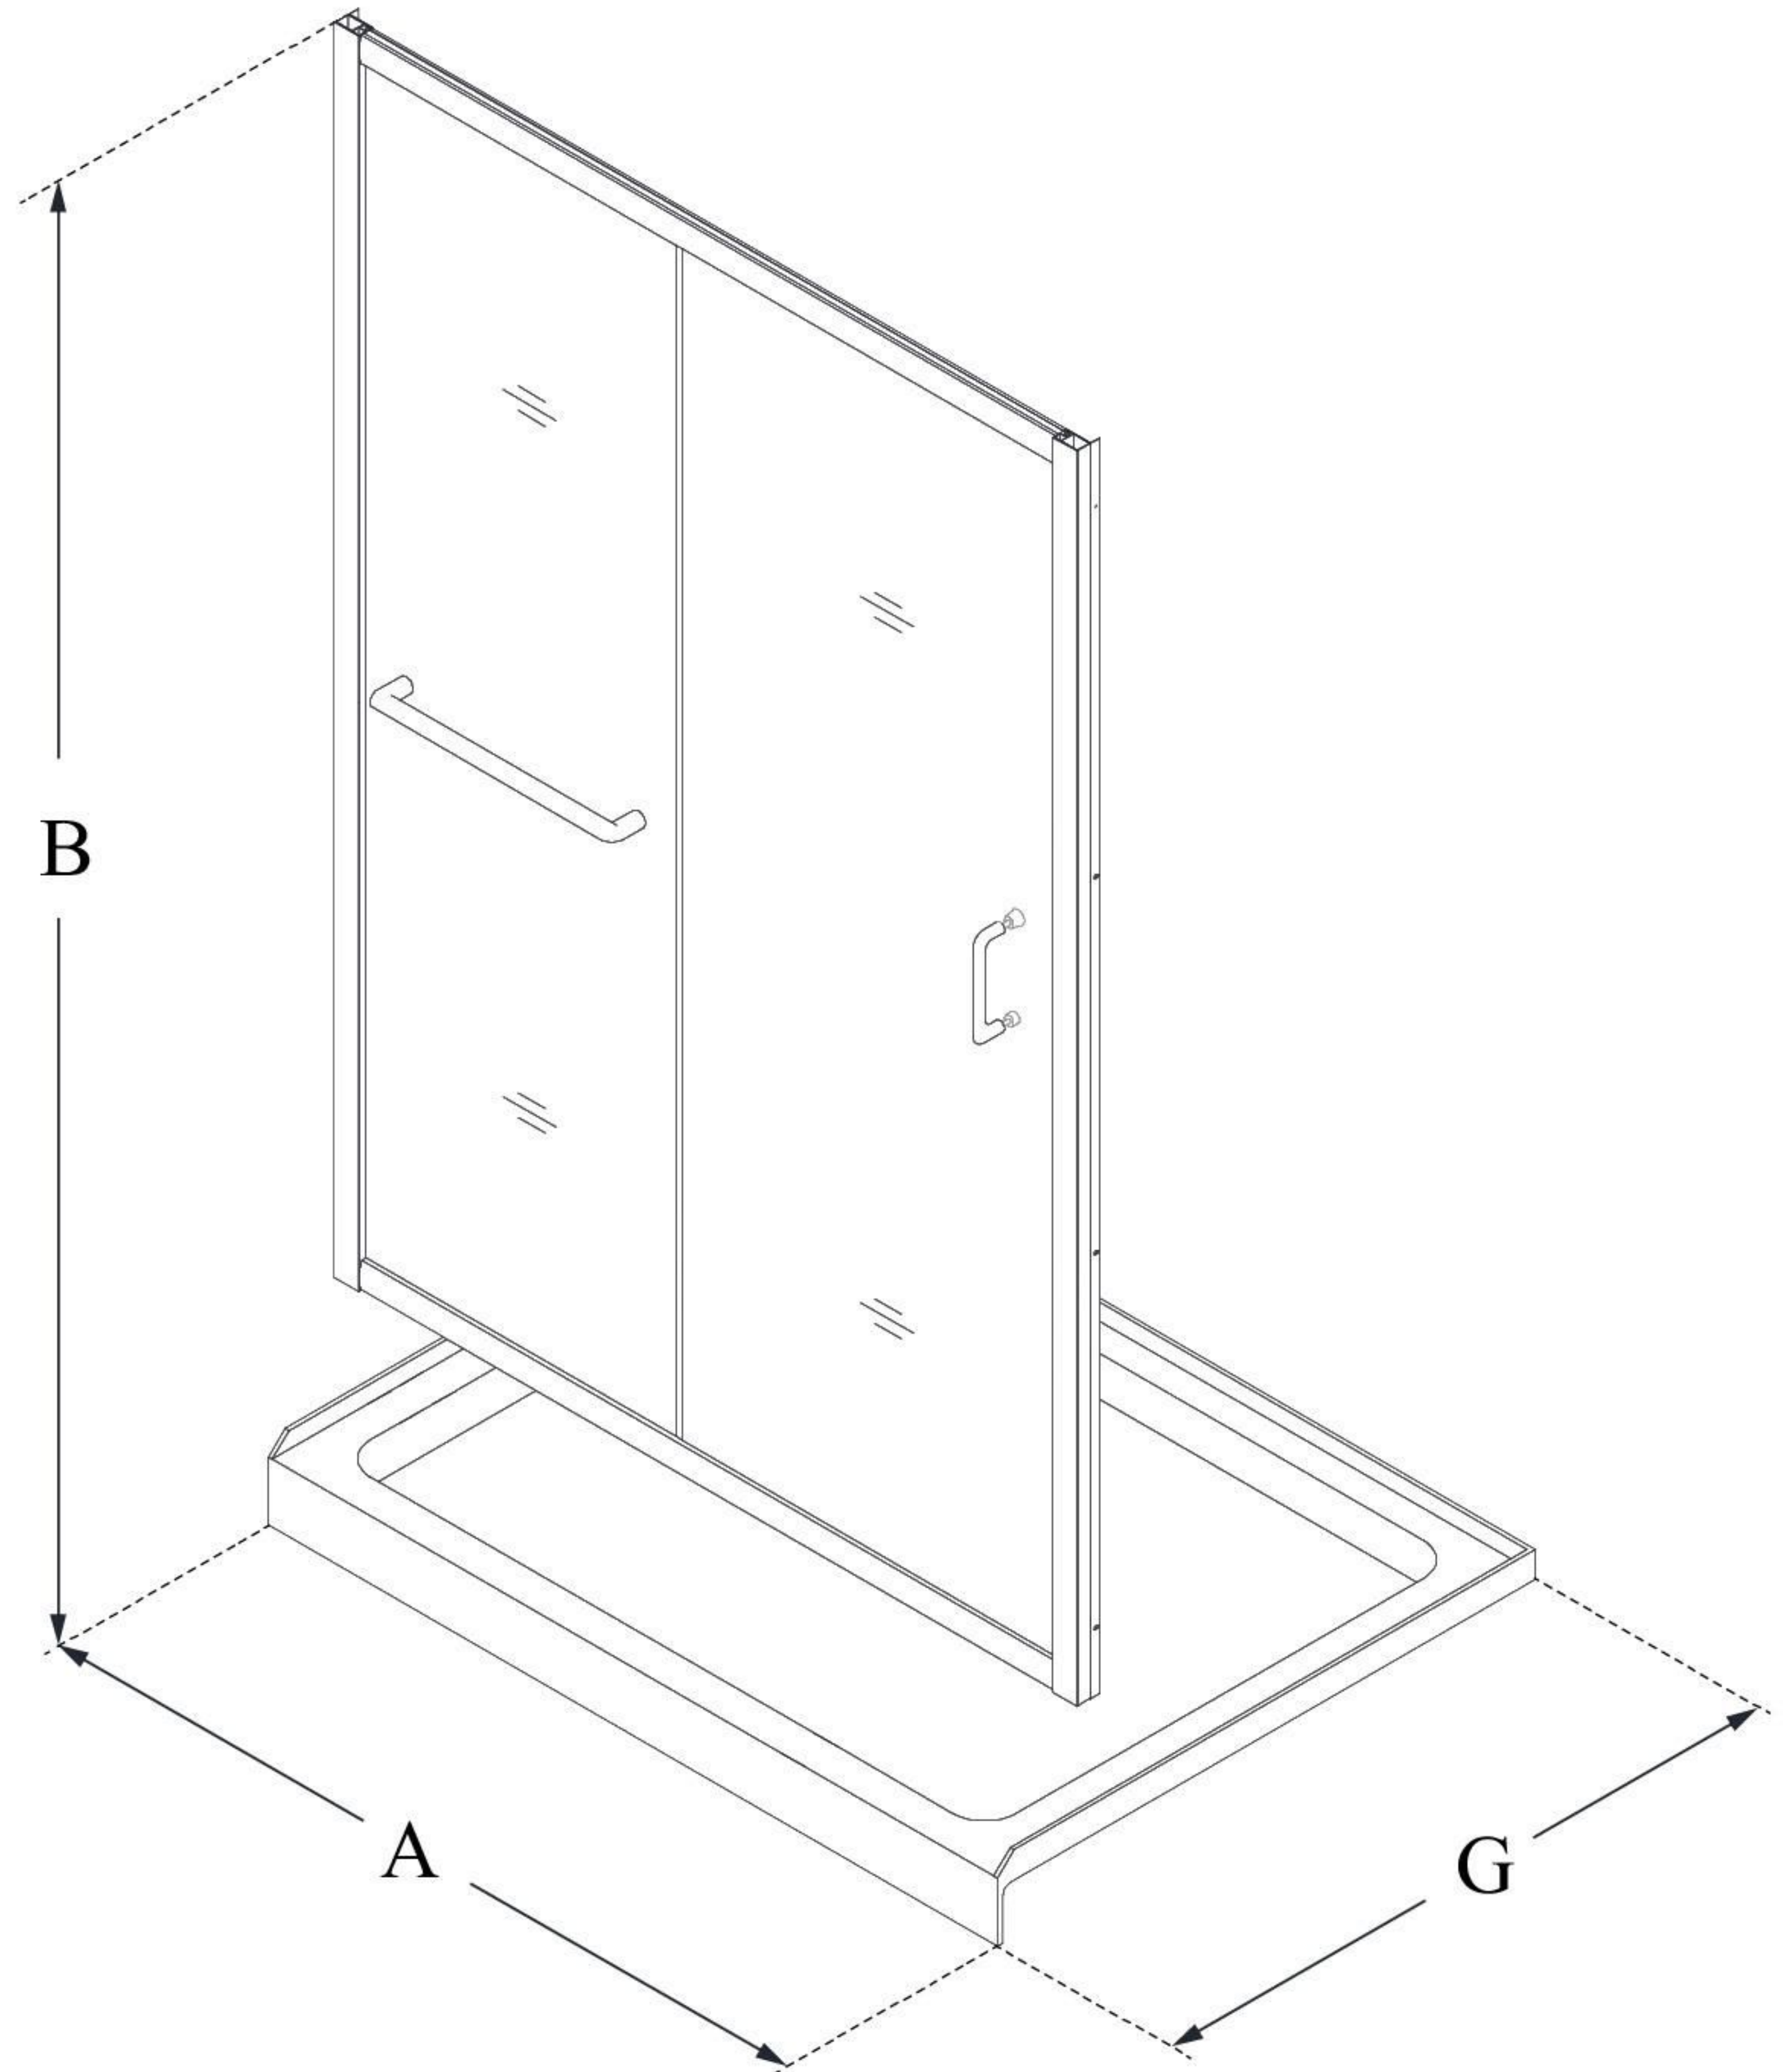

DL-6974

INFINITY-Z

DreamLine Infinity-Z 32 in. D x 54 in. W x 74 3/4 in. H Sliding Shower Door and SlimLine Shower Base Kit

KIT CONTENTS:

- SHOWER DOOR
- SHOWER BASE

CONFIGURATION DIMENSIONS:

A: 54"
KIT WIDTH

B: 74 3/4"
KIT HEIGHT

G: 32"
KIT DEPTH

AVAILABLE DRAIN LOCATIONS:

- CENTER

For precise drain location, please refer to the included base technical drawing

DreamLine reserves the right to update or modify the hardware or materials pictured without prior notice for the purpose of product improvement and customer satisfaction.