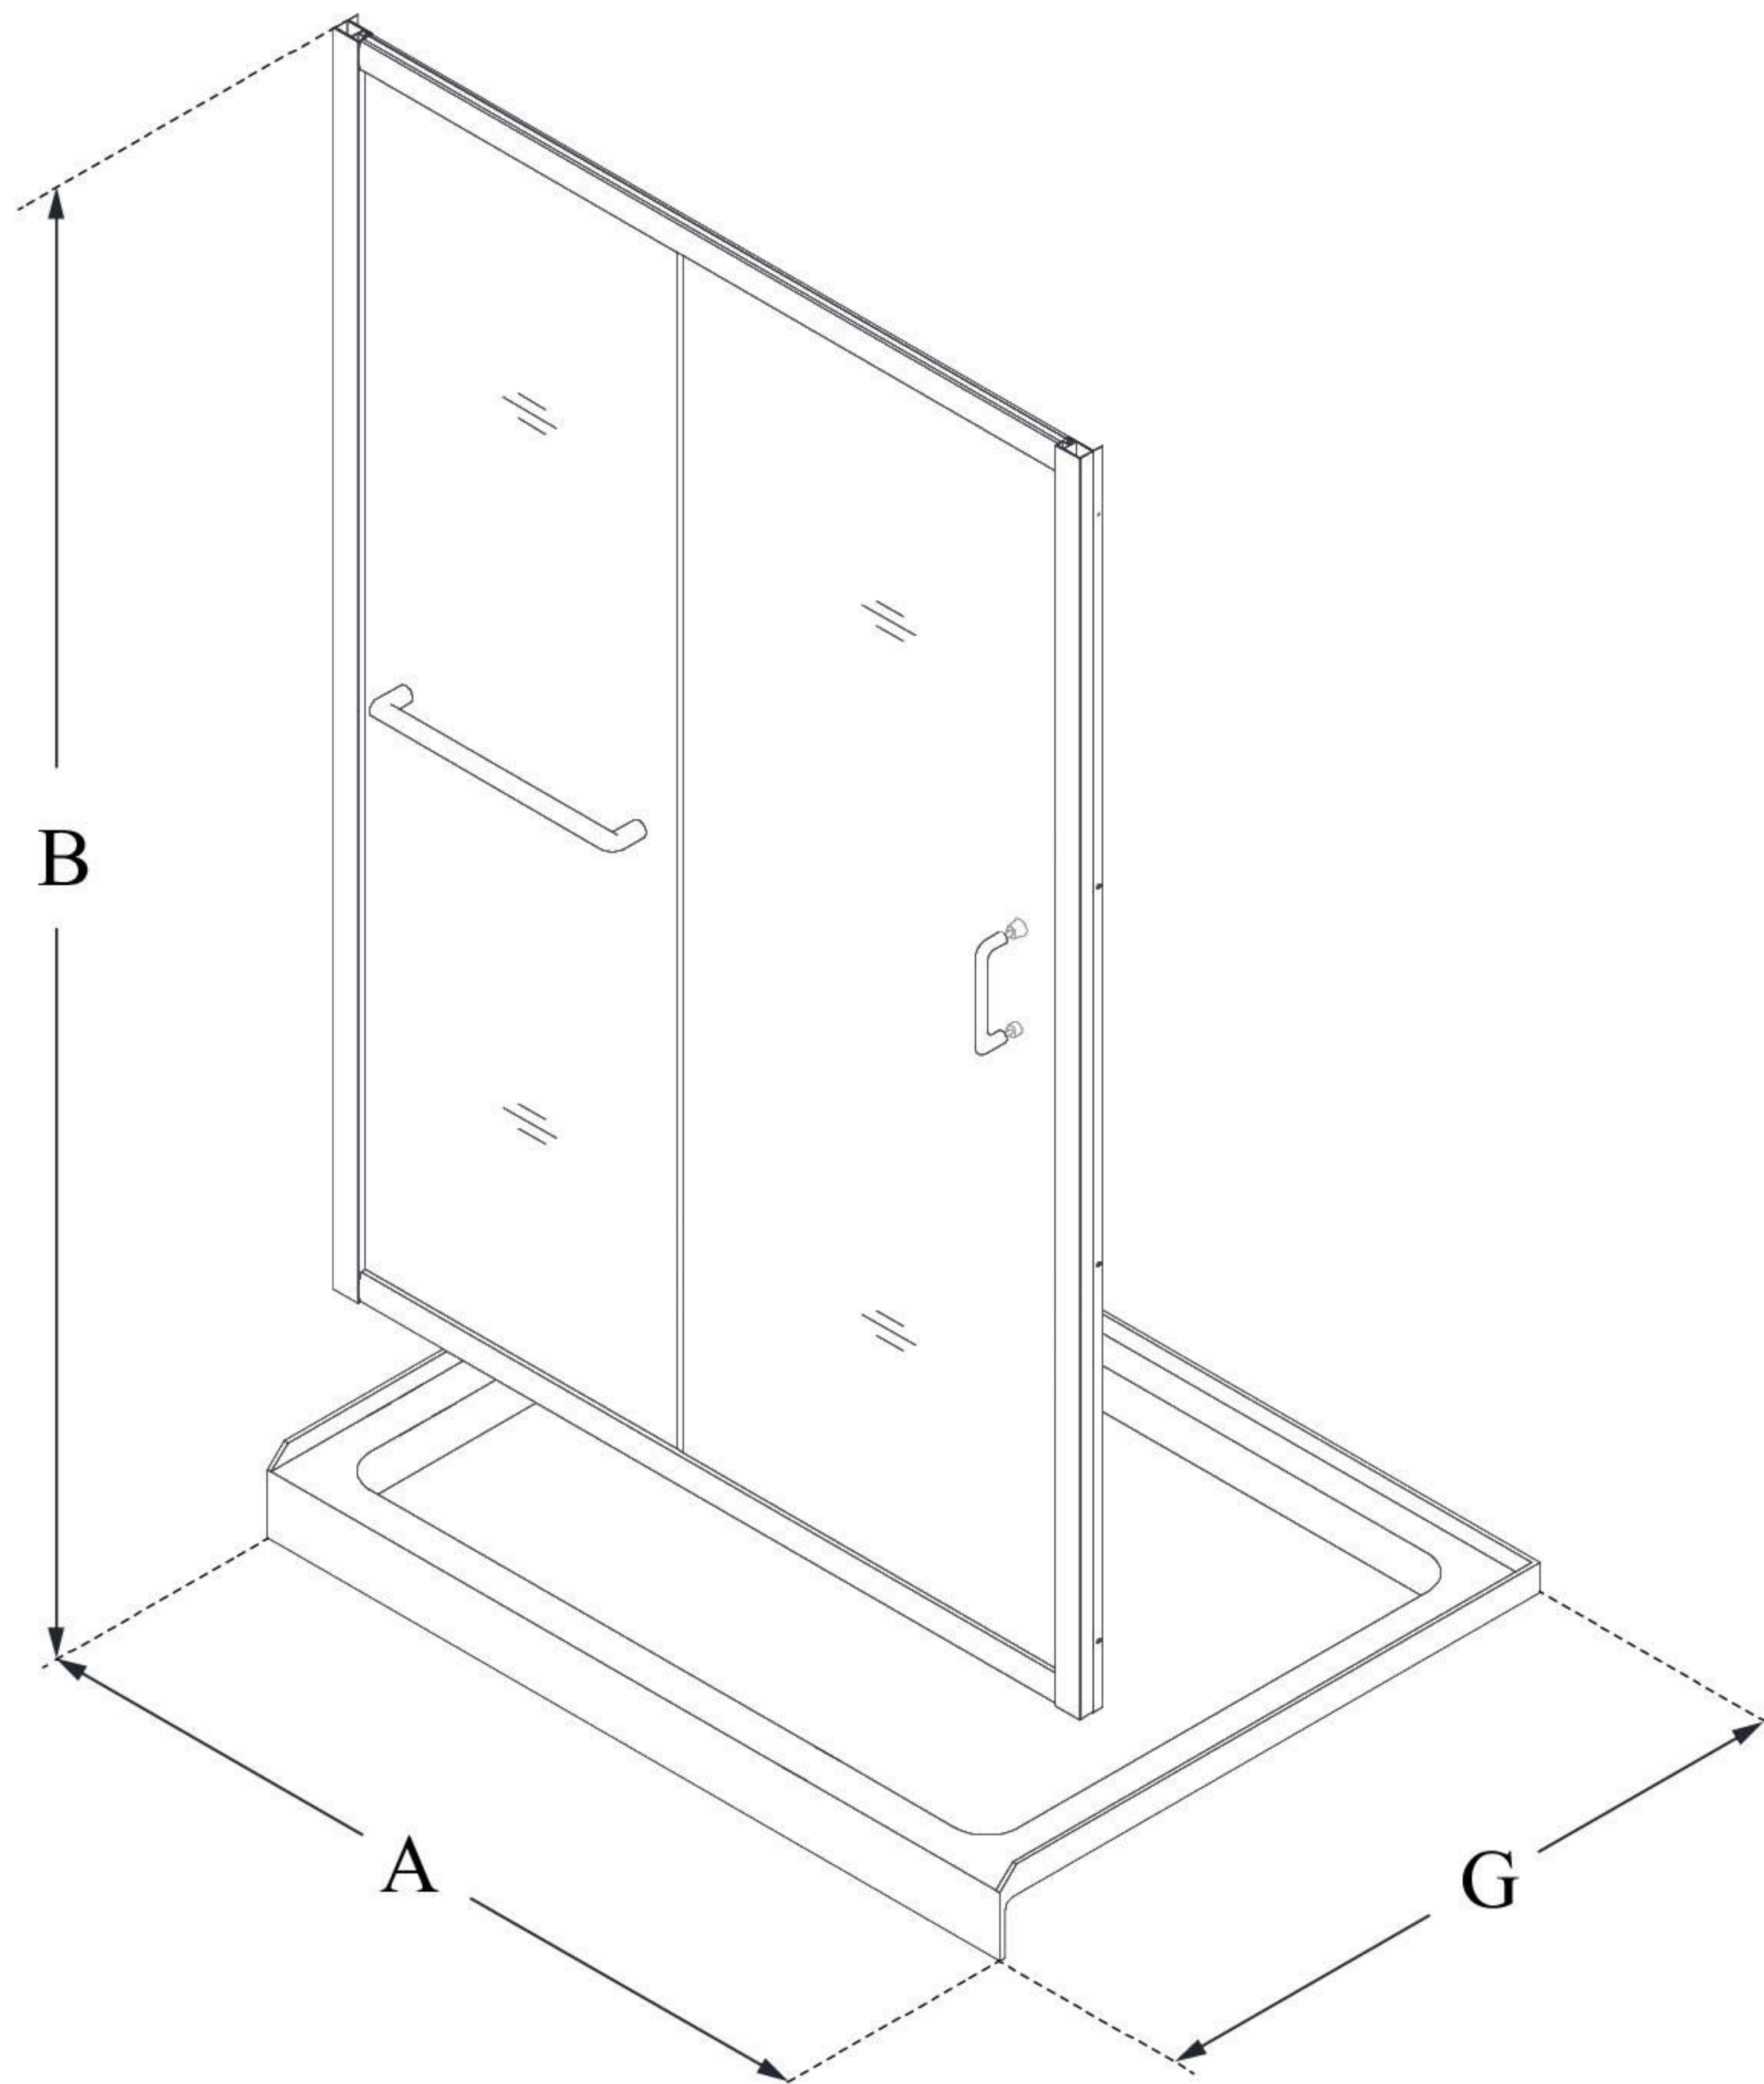

DL-6972

INFINITY-Z

DreamLine Infinity-Z 34 in. D x 60 in. W x 74 3/4 in. H Sliding Shower Door and SlimLine Shower Base Kit

KIT CONTENTS:

- SHOWER DOOR
- SHOWER BASE

CONFIGURATION DIMENSIONS:

A: 60"
KIT WIDTH

B: 74 3/4"
KIT HEIGHT

G: 34"
KIT DEPTH

AVAILABLE DRAIN LOCATIONS:

- CENTER
- LEFT
- RIGHT

For precise drain location, please refer to the included base technical drawing

DreamLine reserves the right to update or modify the hardware or materials pictured without prior notice for the purpose of product improvement and customer satisfaction.