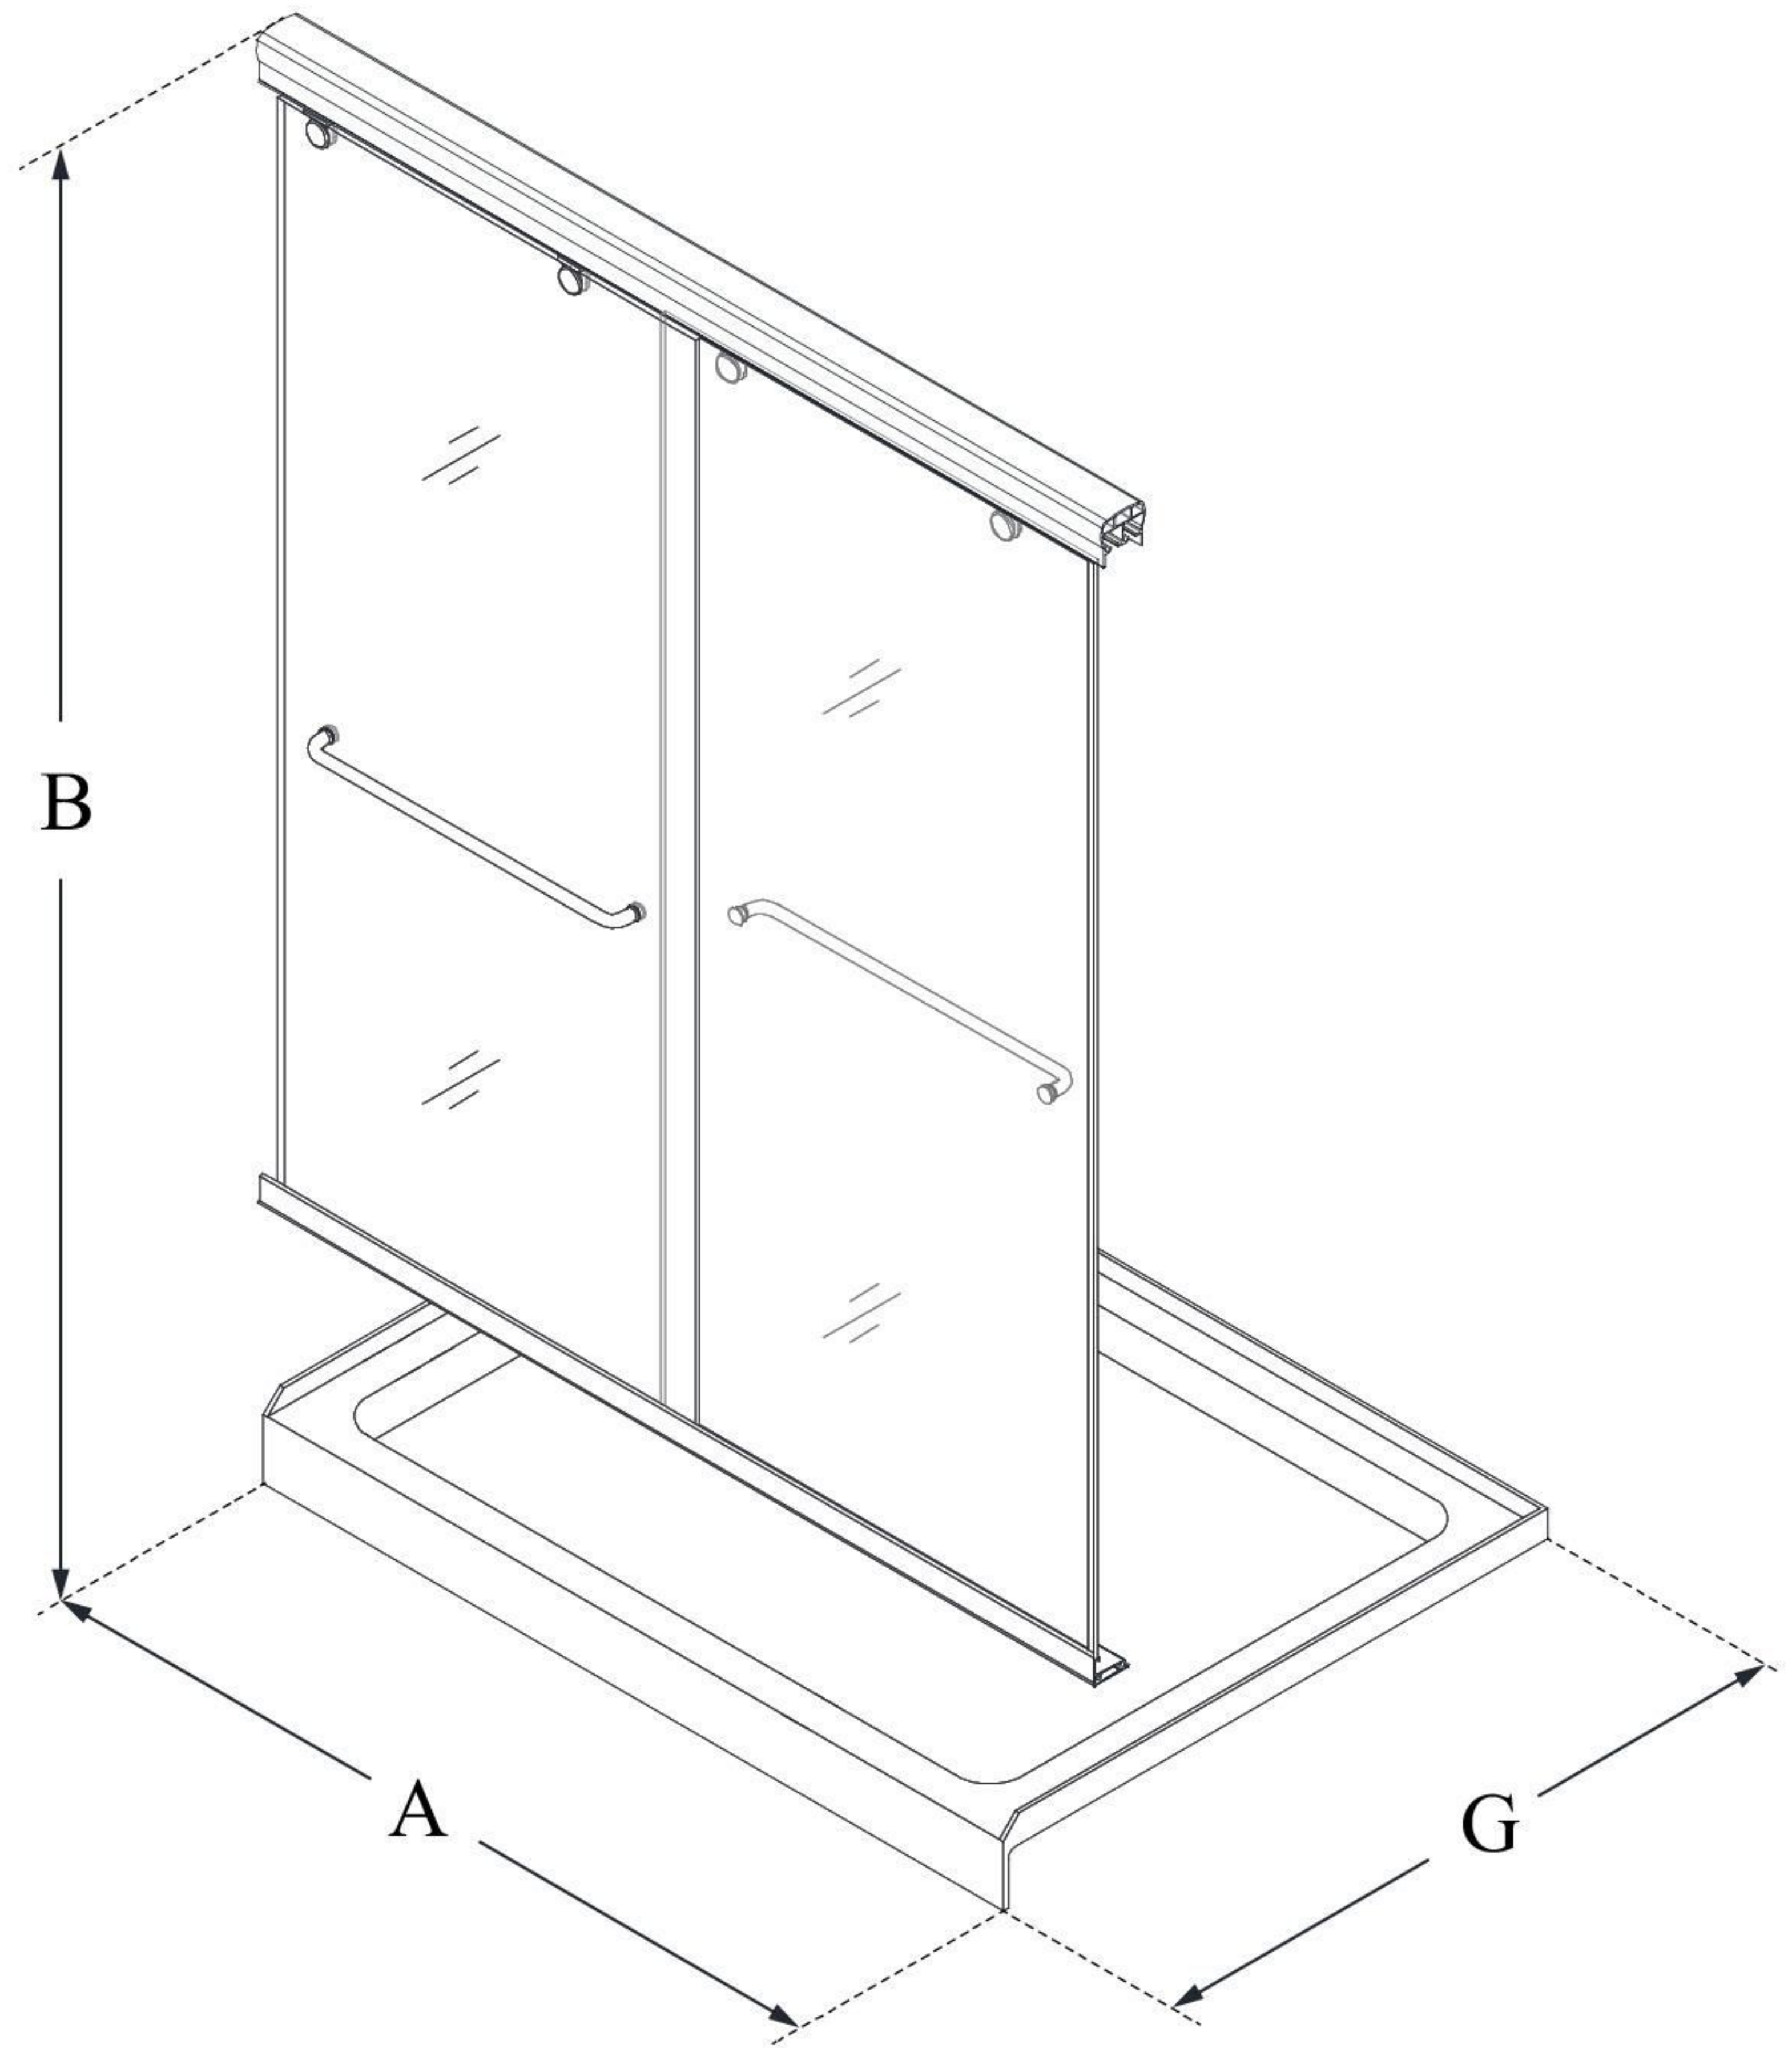

DL-6940

CHARISMA

DreamLine Charisma 30 in. D x
60 in. W x 78 3/4 in. H Frameless
Bypass Sliding Shower Door and
SlimLine Shower Base Kit

KIT CONTENTS:

- SHOWER DOOR
- SHOWER BASE

CONFIGURATION DIMENSIONS:

A: 60"
KIT WIDTH

B: 78 3/4"
KIT HEIGHT

G: 30"
KIT DEPTH

AVAILABLE DRAIN LOCATIONS:

- CENTER
- LEFT
- RIGHT

For precise drain location, please refer to the
included base technical drawing

DreamLine reserves the right to update or modify the hardware or materials pictured
without prior notice for the purpose of product improvement and customer satisfaction.