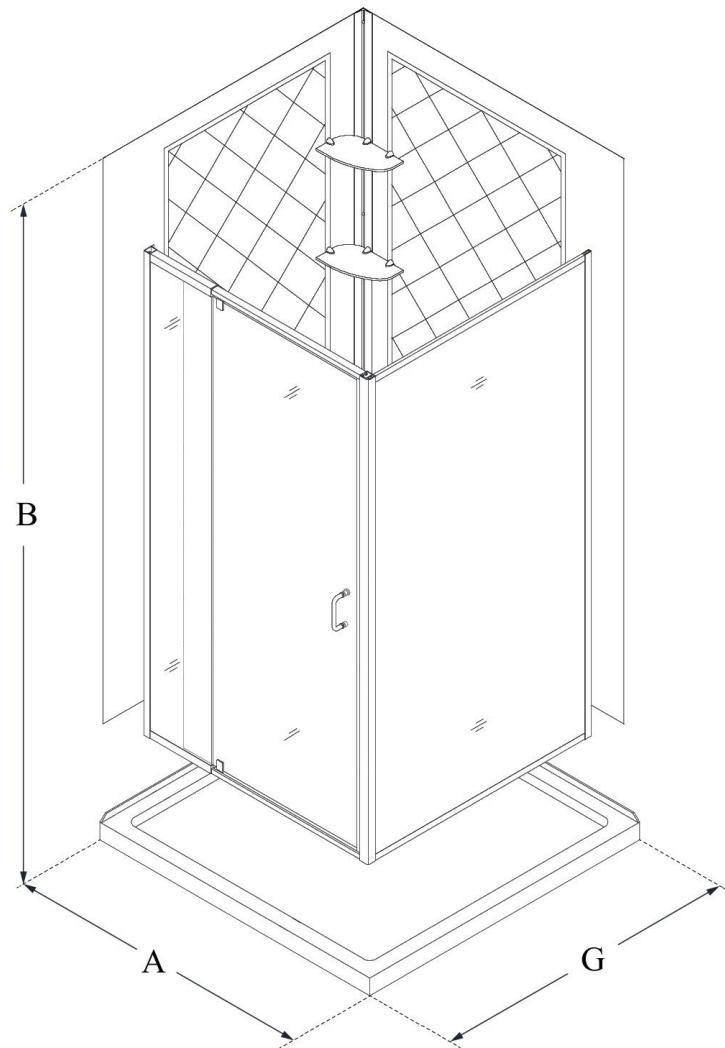

DL-6717

FLEX

DreamLine Flex 36 in. D x 36 in.
W x 76 3/4 in. H Semi-Frameless
Pivot Shower Enclosure, SlimLine
Shower Base and Backwall Kit

KIT CONTENTS:

- SHOWER ENCLOSURE
- SHOWER BASE
- QWALL BACKWALLS

CONFIGURATION DIMENSIONS:

A: 36"

KIT WIDTH

B: 76 3/4"

KIT HEIGHT

G: 36"

KIT DEPTH

AVAILABLE DRAIN LOCATIONS:

- CORNER

For precise drain location, please refer to the
included base technical drawing

DreamLine reserves the right to update or modify the hardware or materials pictured
without prior notice for the purpose of product improvement and customer satisfaction.