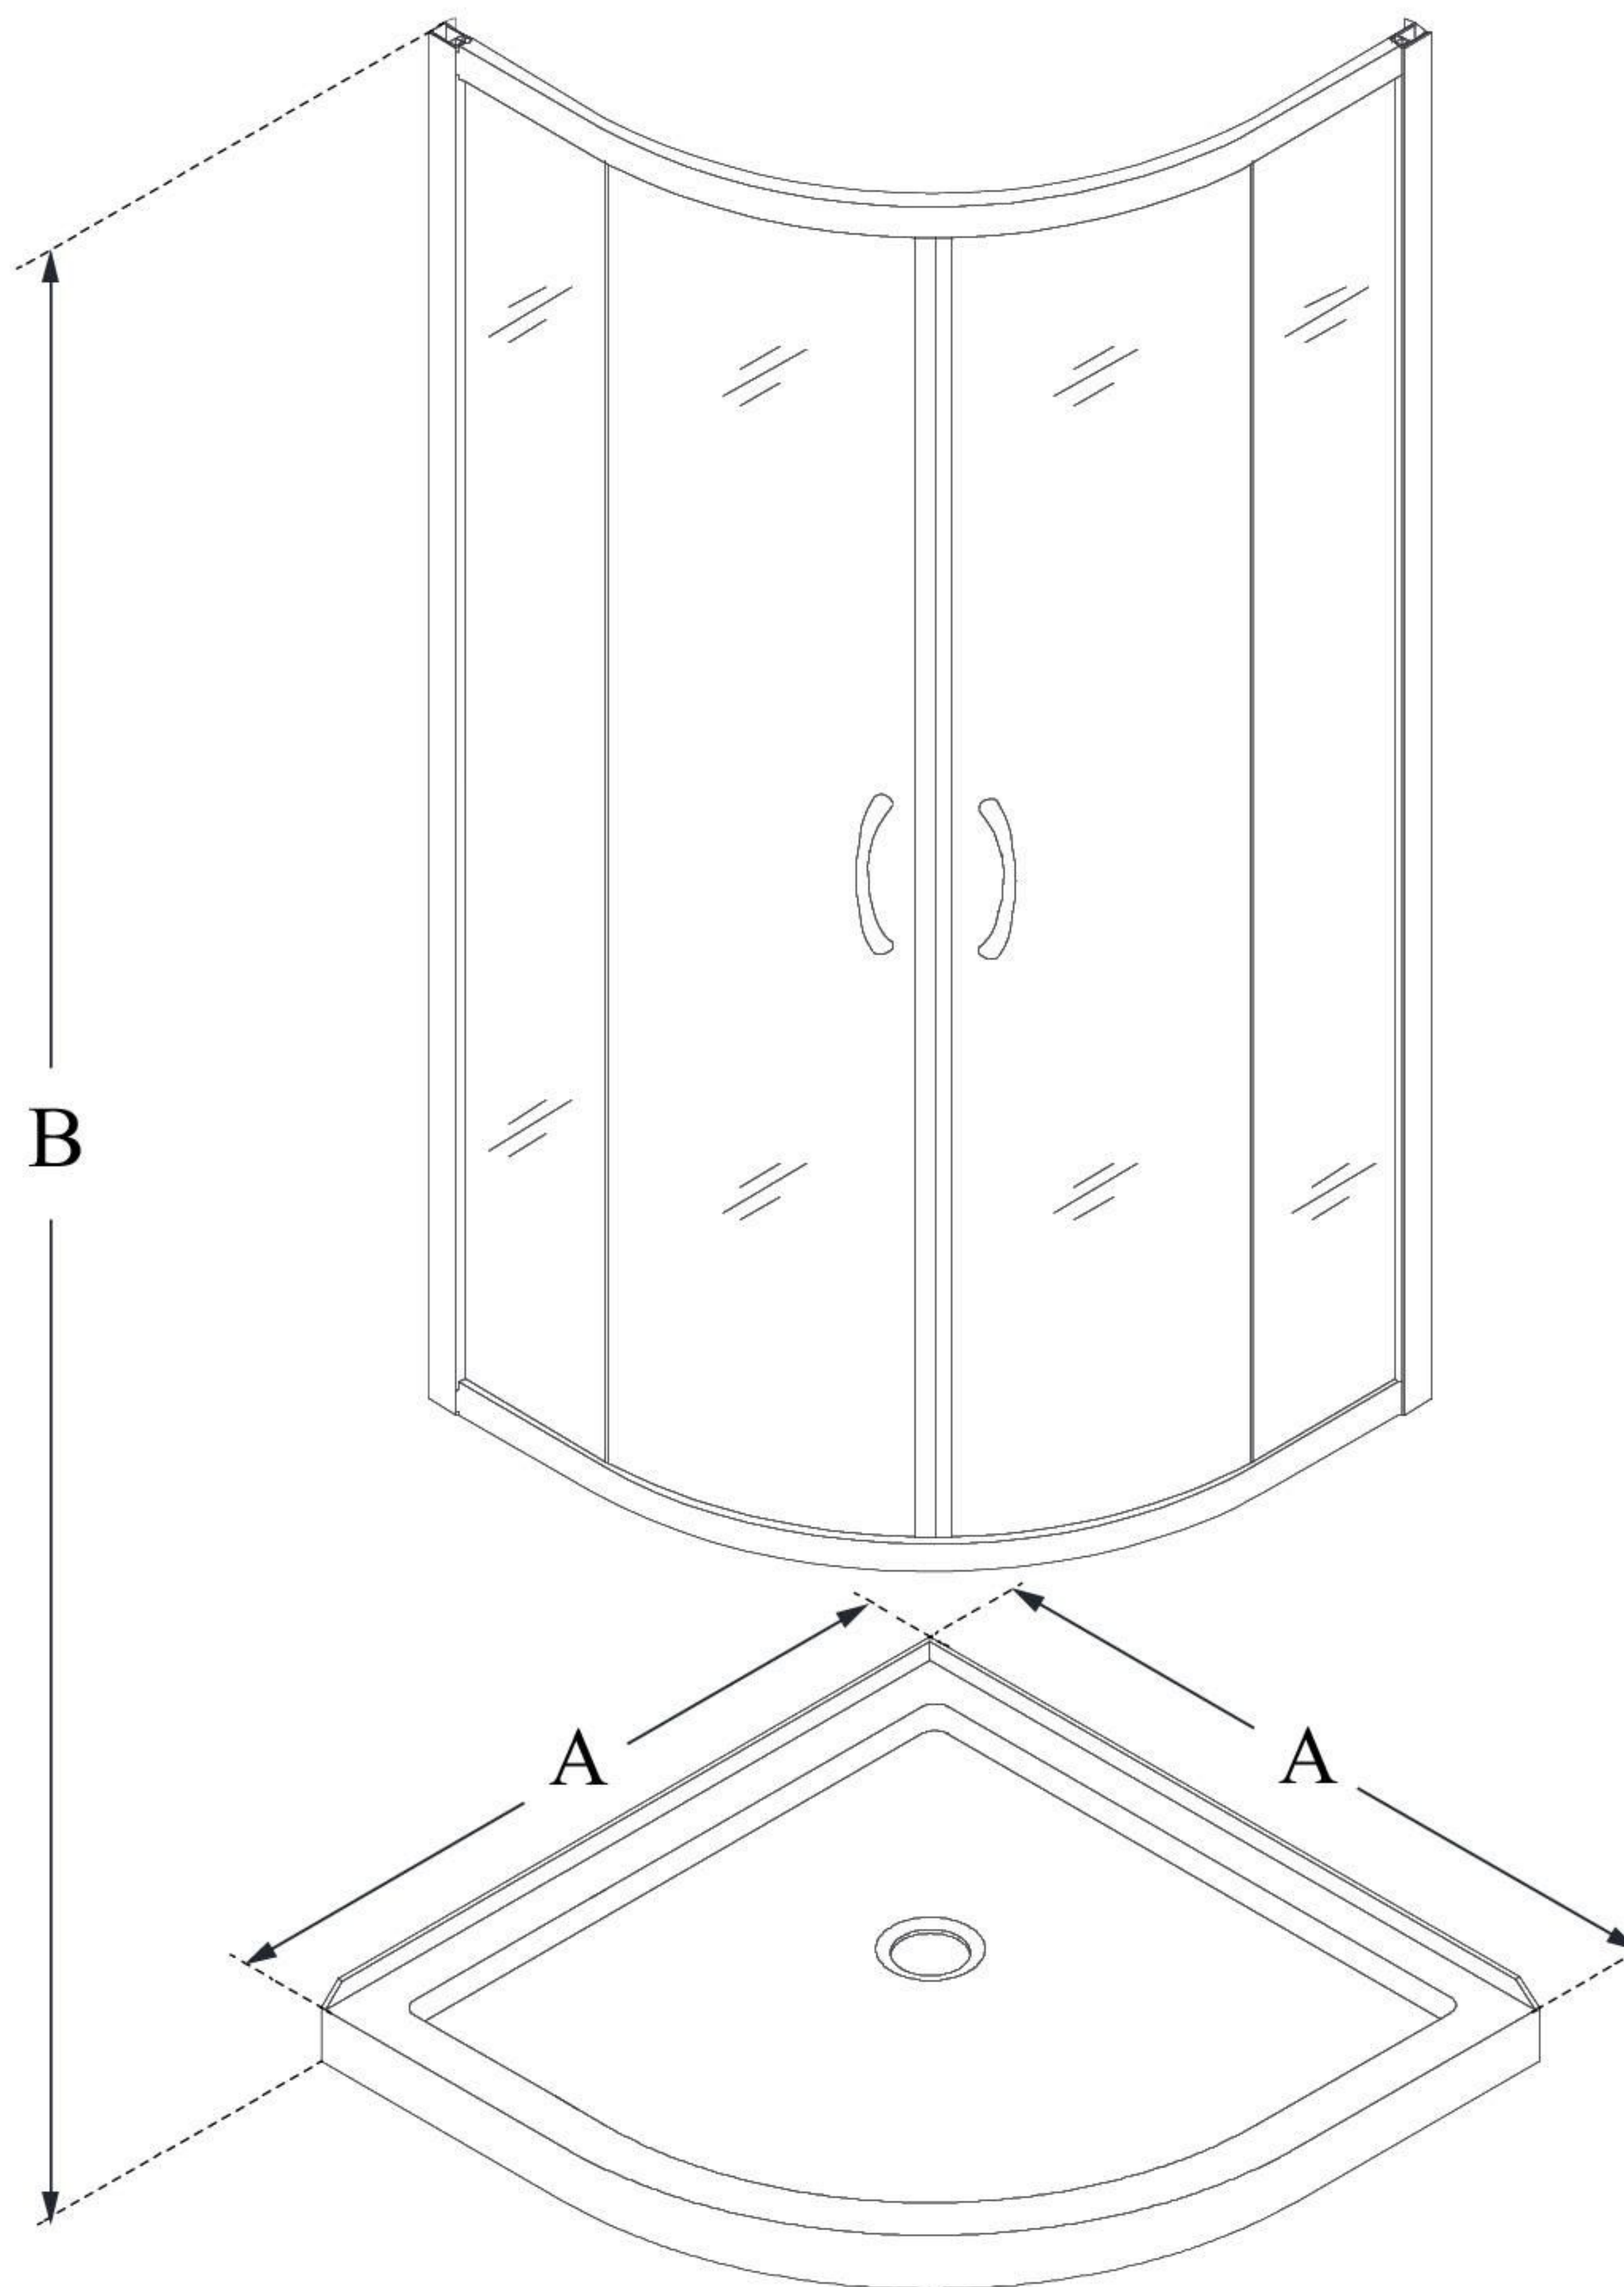

DL-6702

PRIME

DreamLine Prime 36 in. x 36 in. x 74 3/4 in. H Corner Sliding Shower Enclosure and SlimLine Shower Base Kit

KIT CONTENTS:

- SHOWER ENCLOSURE
- SHOWER BASE

CONFIGURATION DIMENSIONS:

A: 36"
KIT WIDTH

B: 74 3/4"
KIT HEIGHT

G: 36"
KIT DEPTH

AVAILABLE DRAIN LOCATIONS:
- CORNER

For precise drain location, please refer to the included base technical drawing

DreamLine reserves the right to update or modify the hardware or materials pictured without prior notice for the purpose of product improvement and customer satisfaction.