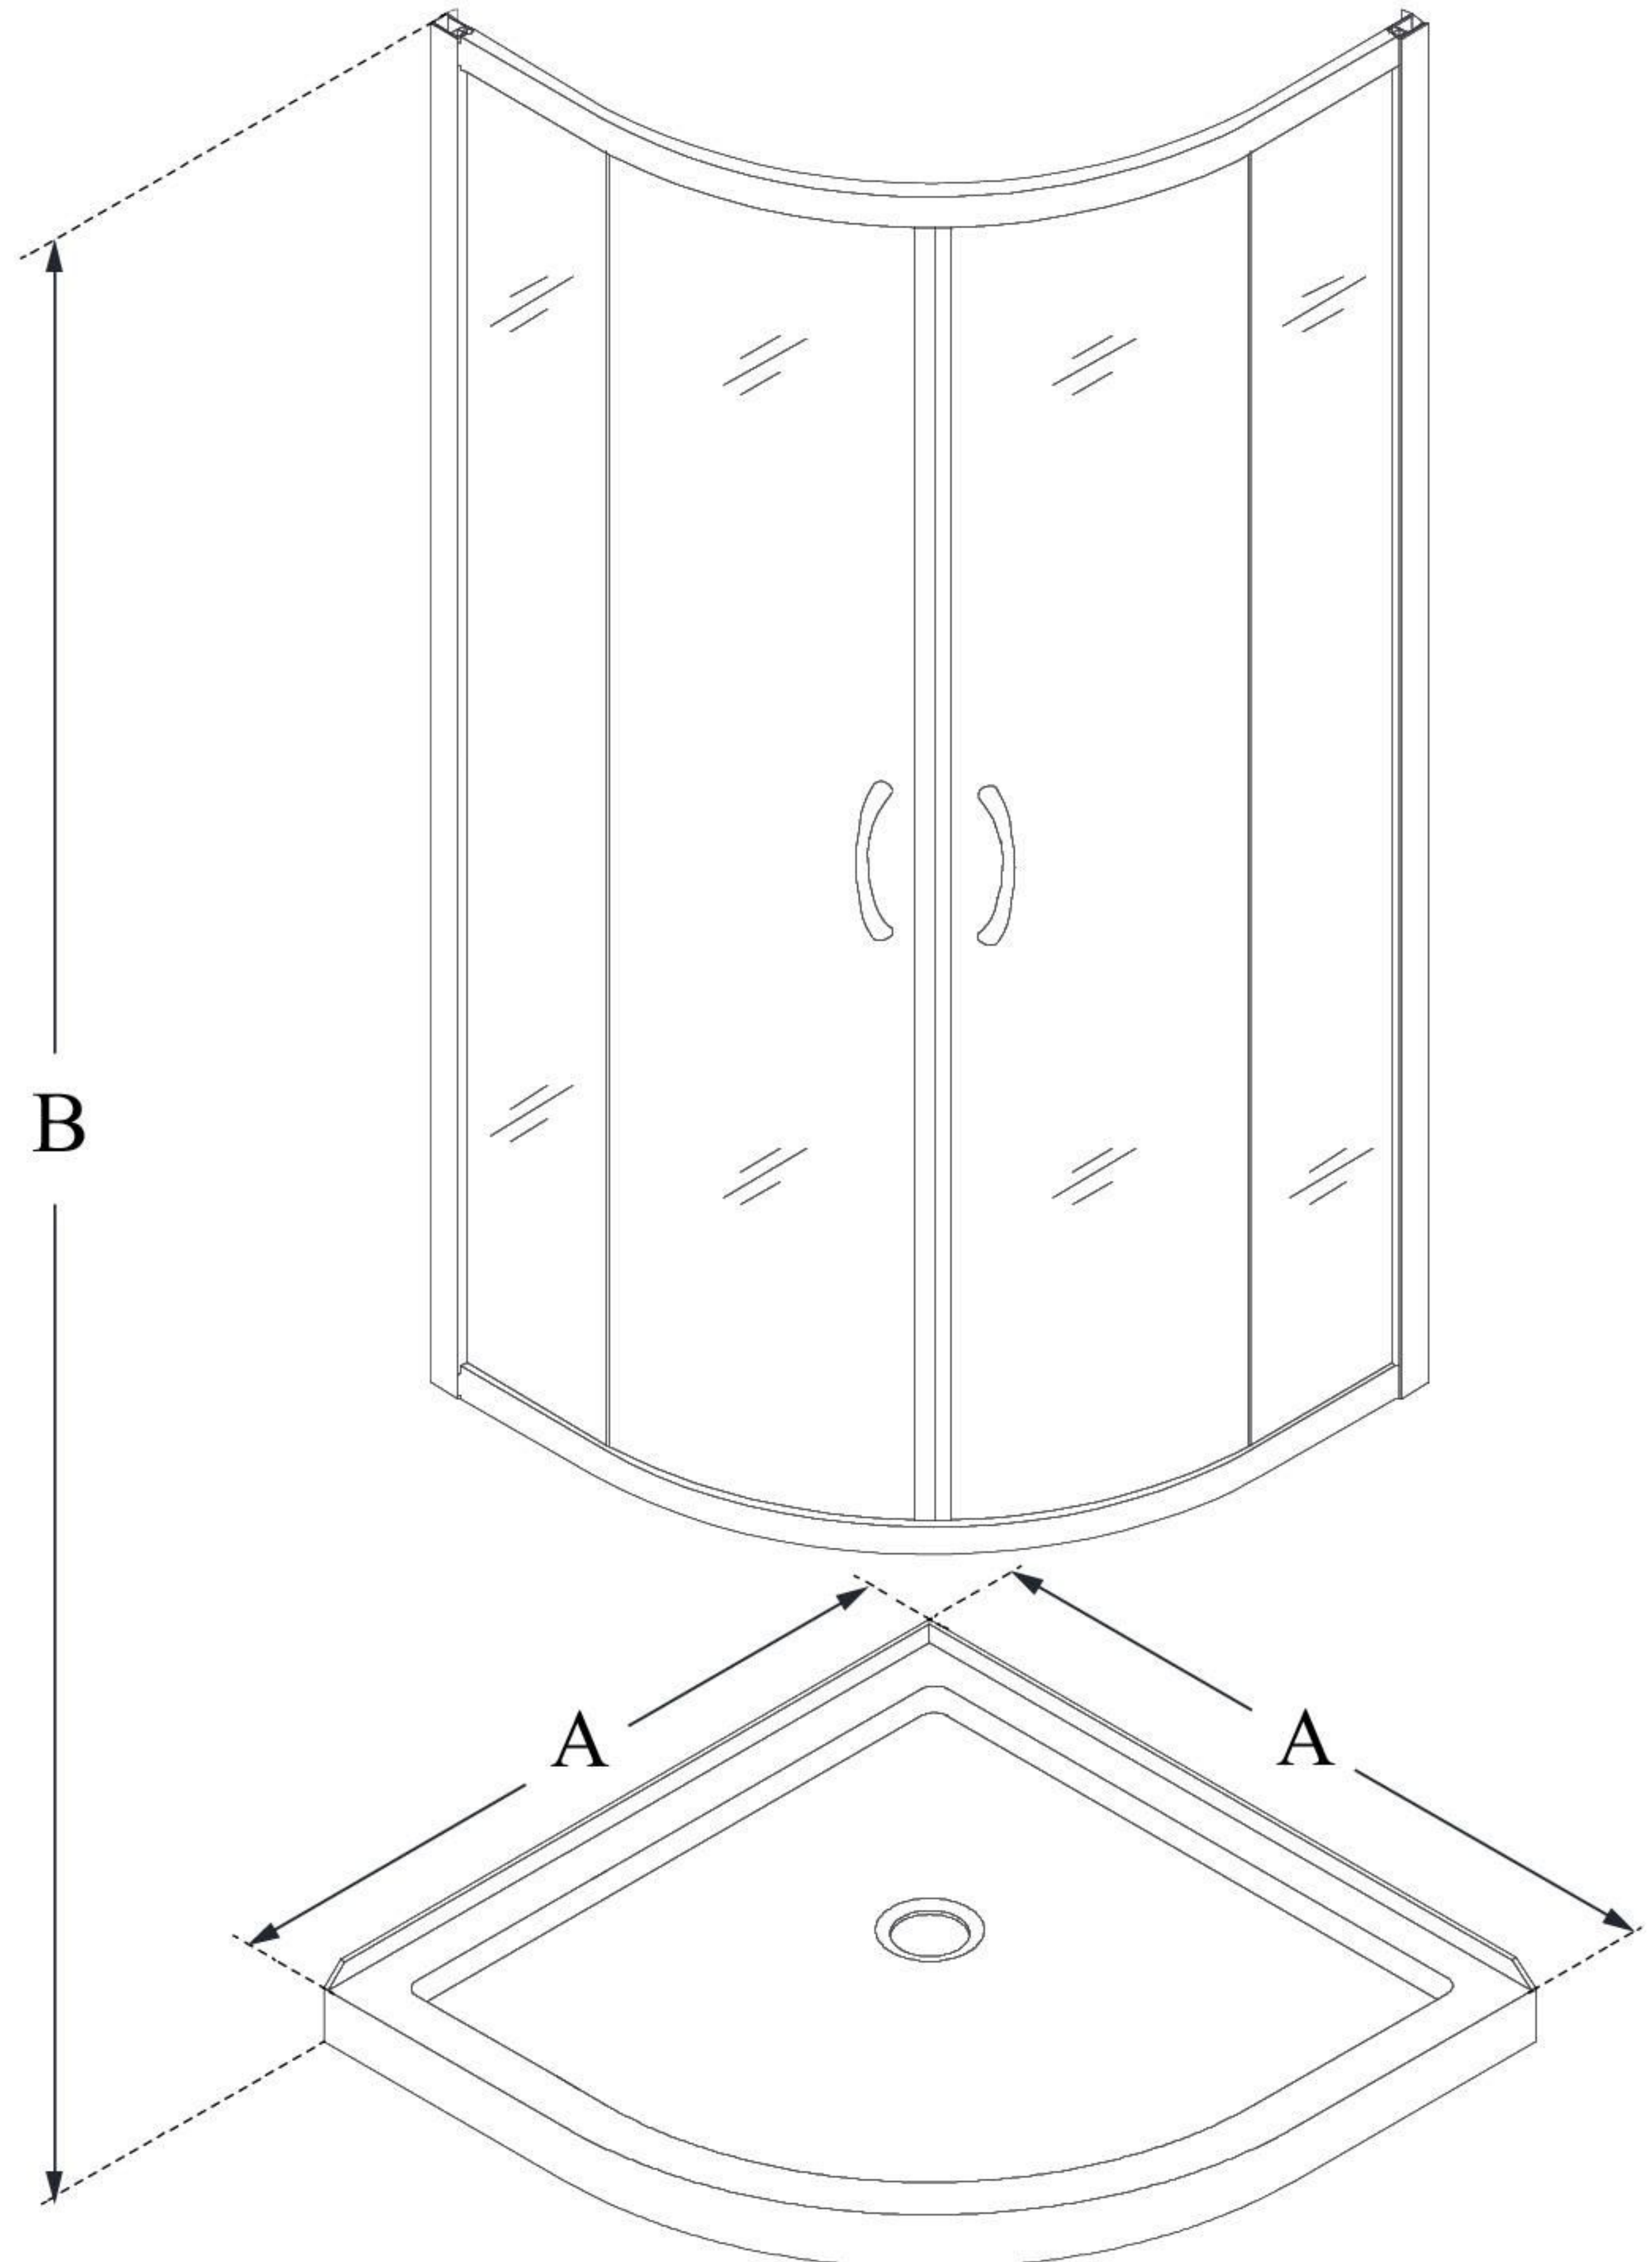

DL-6701

PRIME

DreamLine Prime 33 in. x 33 in. x 74 3/4 in. H Corner Sliding Shower Enclosure and SlimLine Shower Base Kit

KIT CONTENTS:

- SHOWER ENCLOSURE
- SHOWER BASE

CONFIGURATION DIMENSIONS:

A: 33 in.
KIT WIDTH

B: 74 3/4 in.
KIT HEIGHT

G: 33 in.
KIT DEPTH

AVAILABLE DRAIN LOCATIONS:
- CORNER

For precise drain location, please refer to the included base technical drawing

DreamLine reserves the right to update or modify the hardware or materials pictured without prior notice for the purpose of product improvement and customer satisfaction.