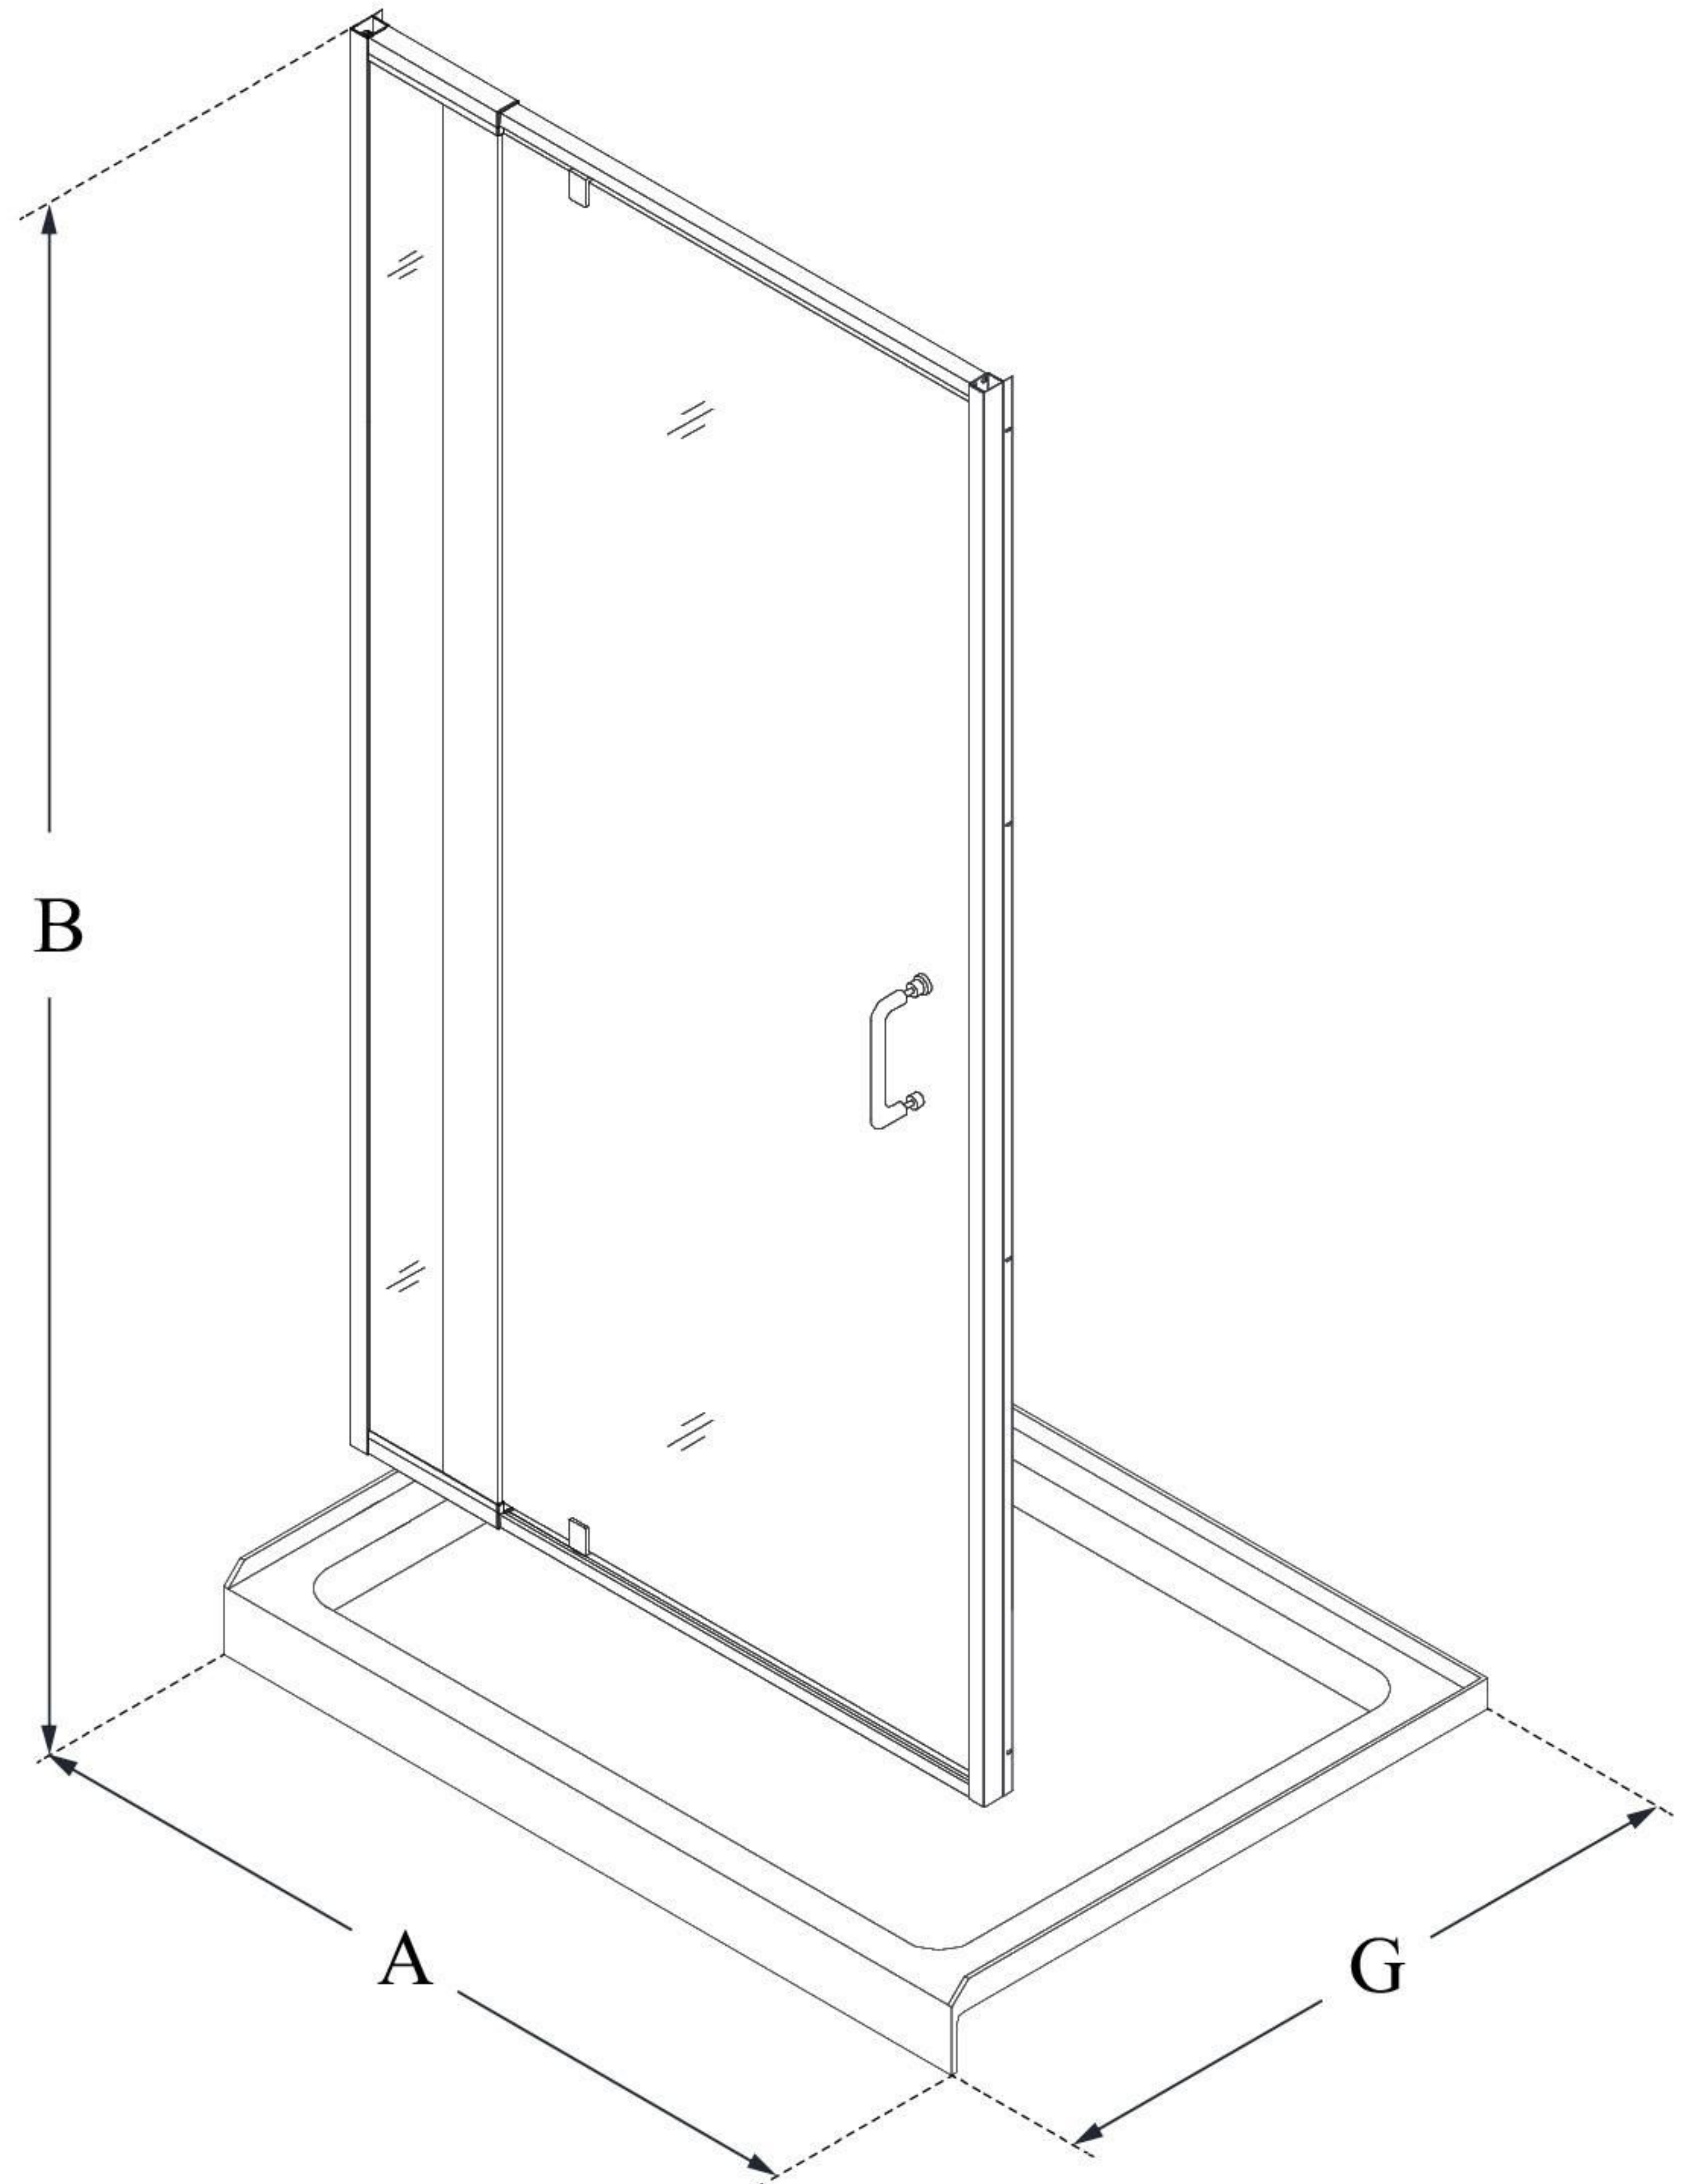

## **FLEX**

DreamLine Flex 32 in. D x 42 in.  
W x 74 3/4 in. H Semi-Frameless  
Pivot Shower Door and SlimLine  
Shower Base Kit

### **KIT CONTENTS:**

- SHOWER DOOR
- SHOWER BASE

### **CONFIGURATION DIMENSIONS:**

**A: 42"**  
KIT WIDTH

**B: 74 3/4"**  
KIT HEIGHT

**G: 32"**  
KIT DEPTH

### **AVAILABLE DRAIN LOCATIONS:**

- CENTER

For precise drain location, please refer to the  
included base technical drawing

DreamLine reserves the right to update or modify the hardware or materials pictured  
without prior notice for the purpose of product improvement and customer satisfaction.