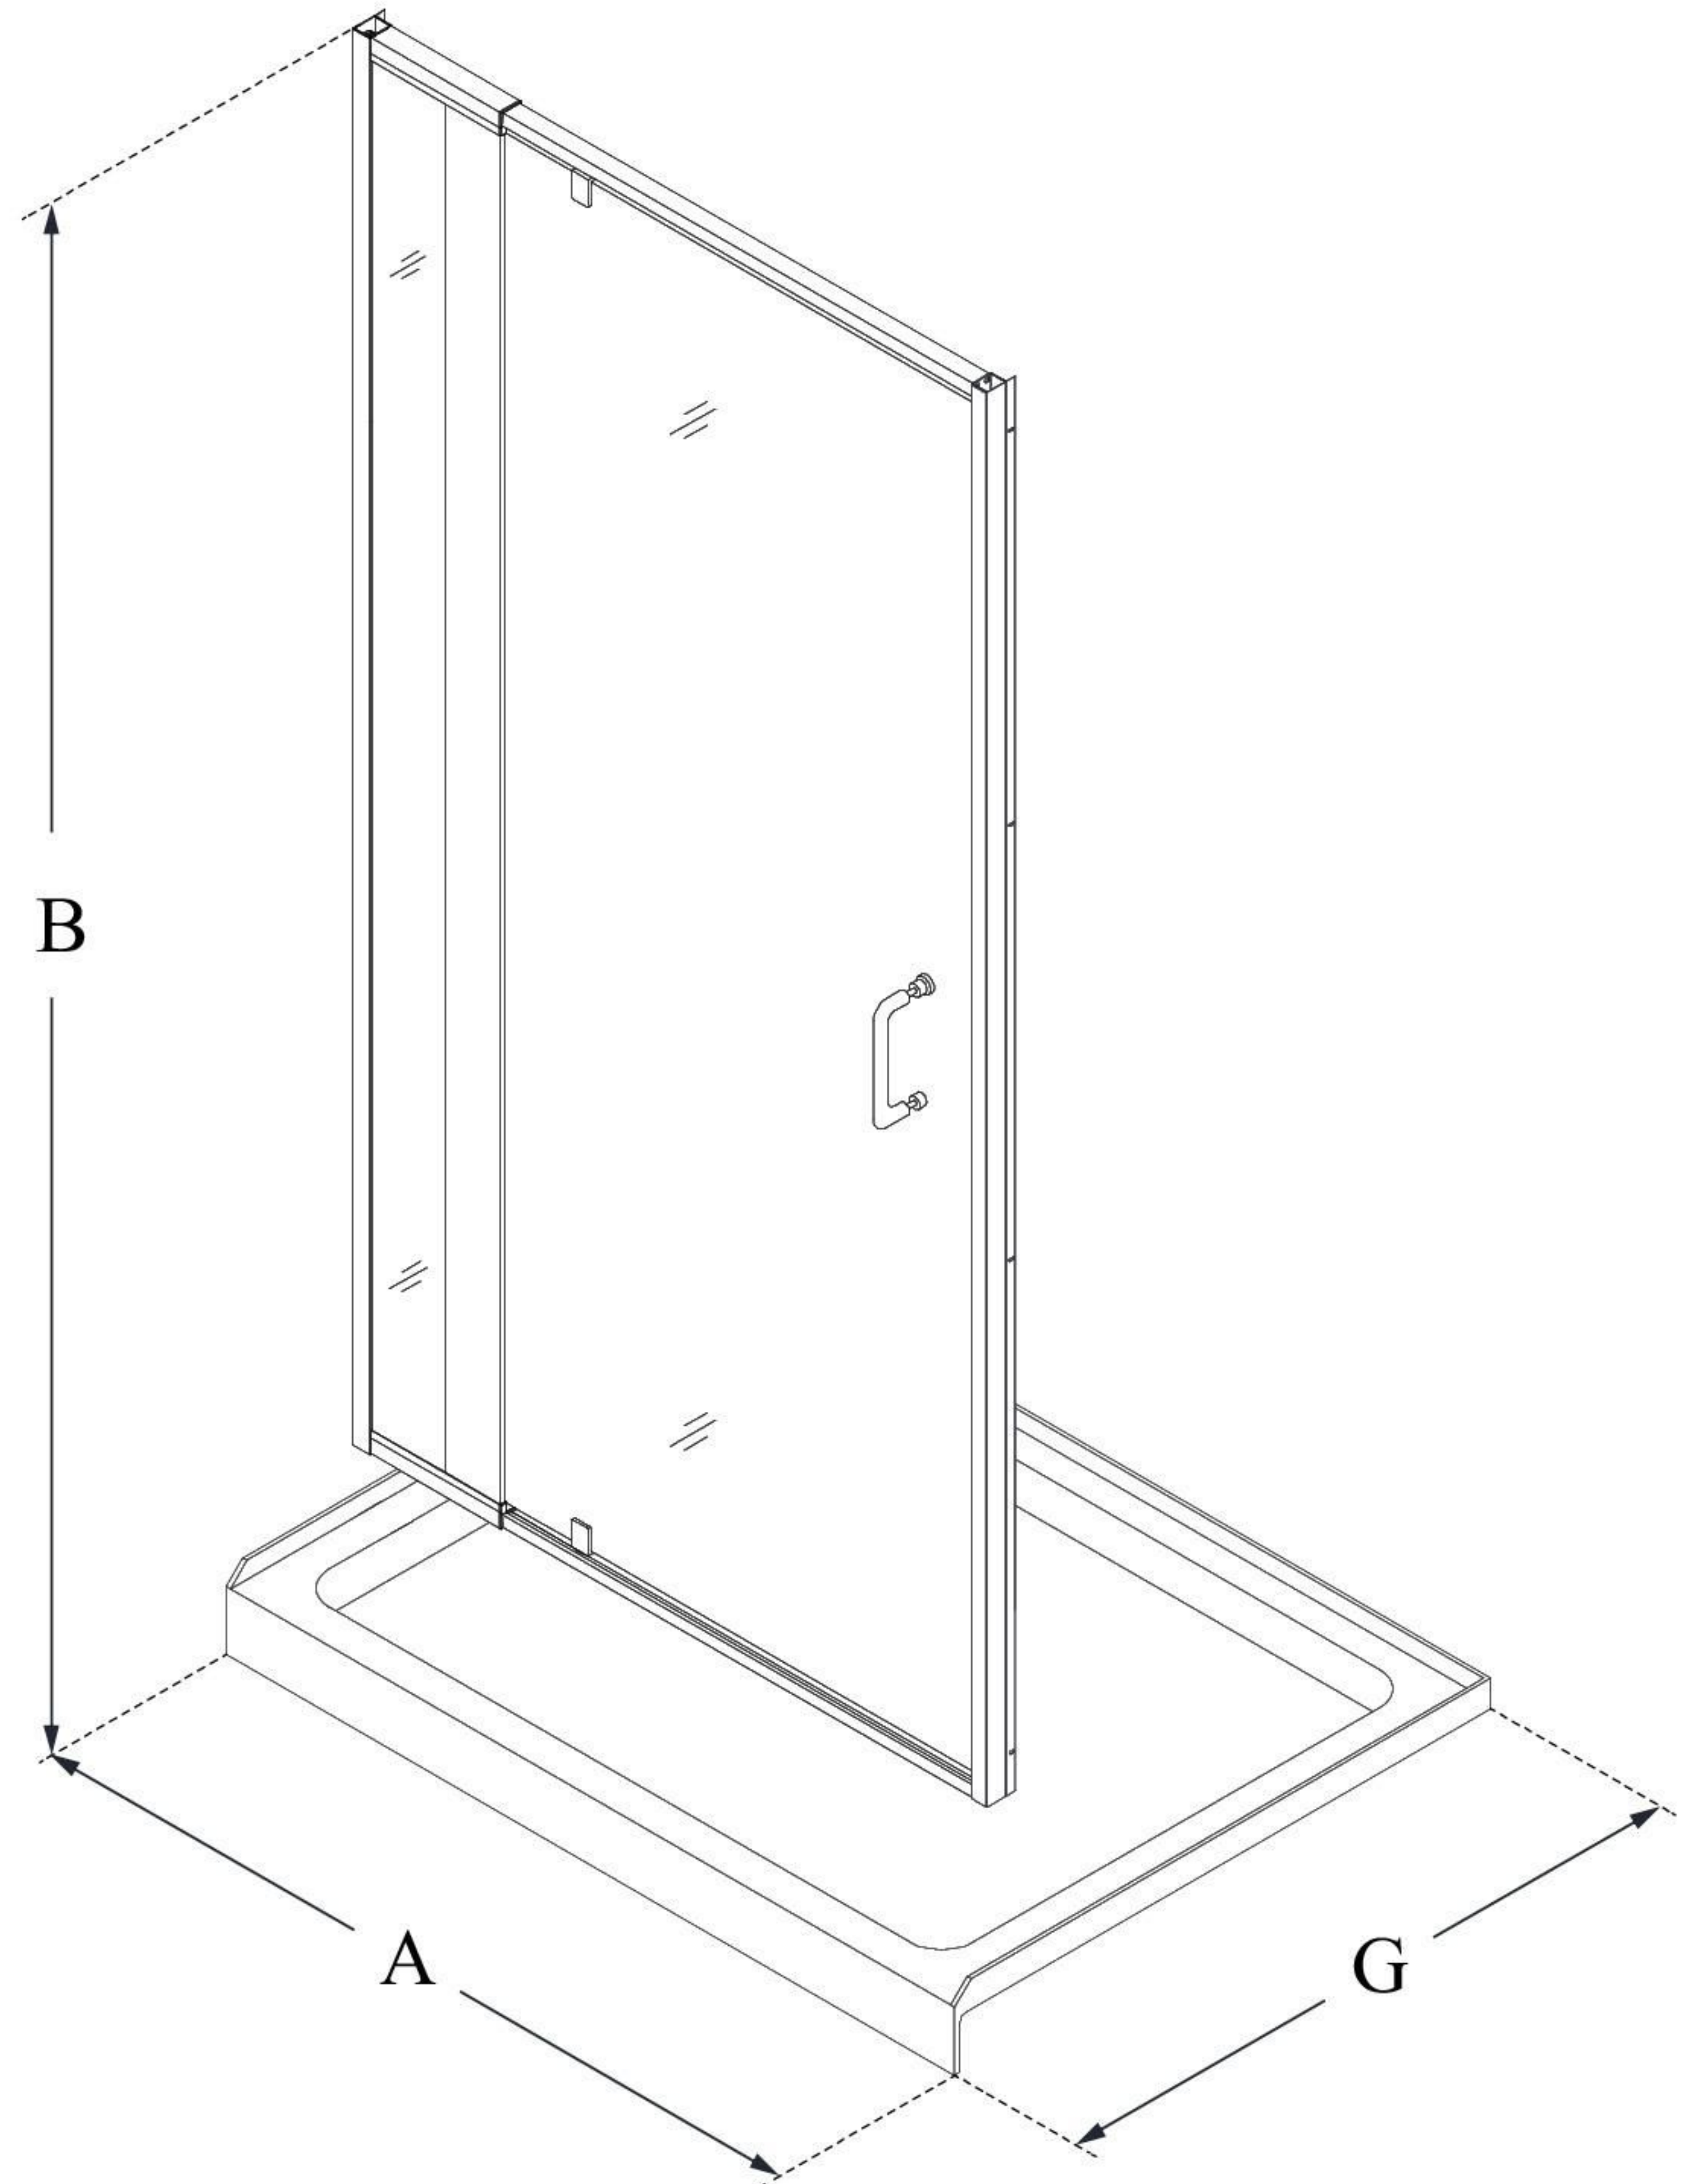

## **FLEX**

DreamLine Flex 36 in. D x 36 in.  
W x 74 3/4 in. H Semi-Frameless  
Pivot Shower Door and SlimLine  
Shower Base Kit

### **KIT CONTENTS:**

- SHOWER DOOR
- SHOWER BASE

### **CONFIGURATION DIMENSIONS:**

**A: 36"**  
KIT WIDTH

**B: 74 3/4"**  
KIT HEIGHT

**G: 36"**  
KIT DEPTH

### **AVAILABLE DRAIN LOCATIONS:**

- CENTER

For precise drain location, please refer to the  
included base technical drawing

DreamLine reserves the right to update or modify the hardware or materials pictured  
without prior notice for the purpose of product improvement and customer satisfaction.