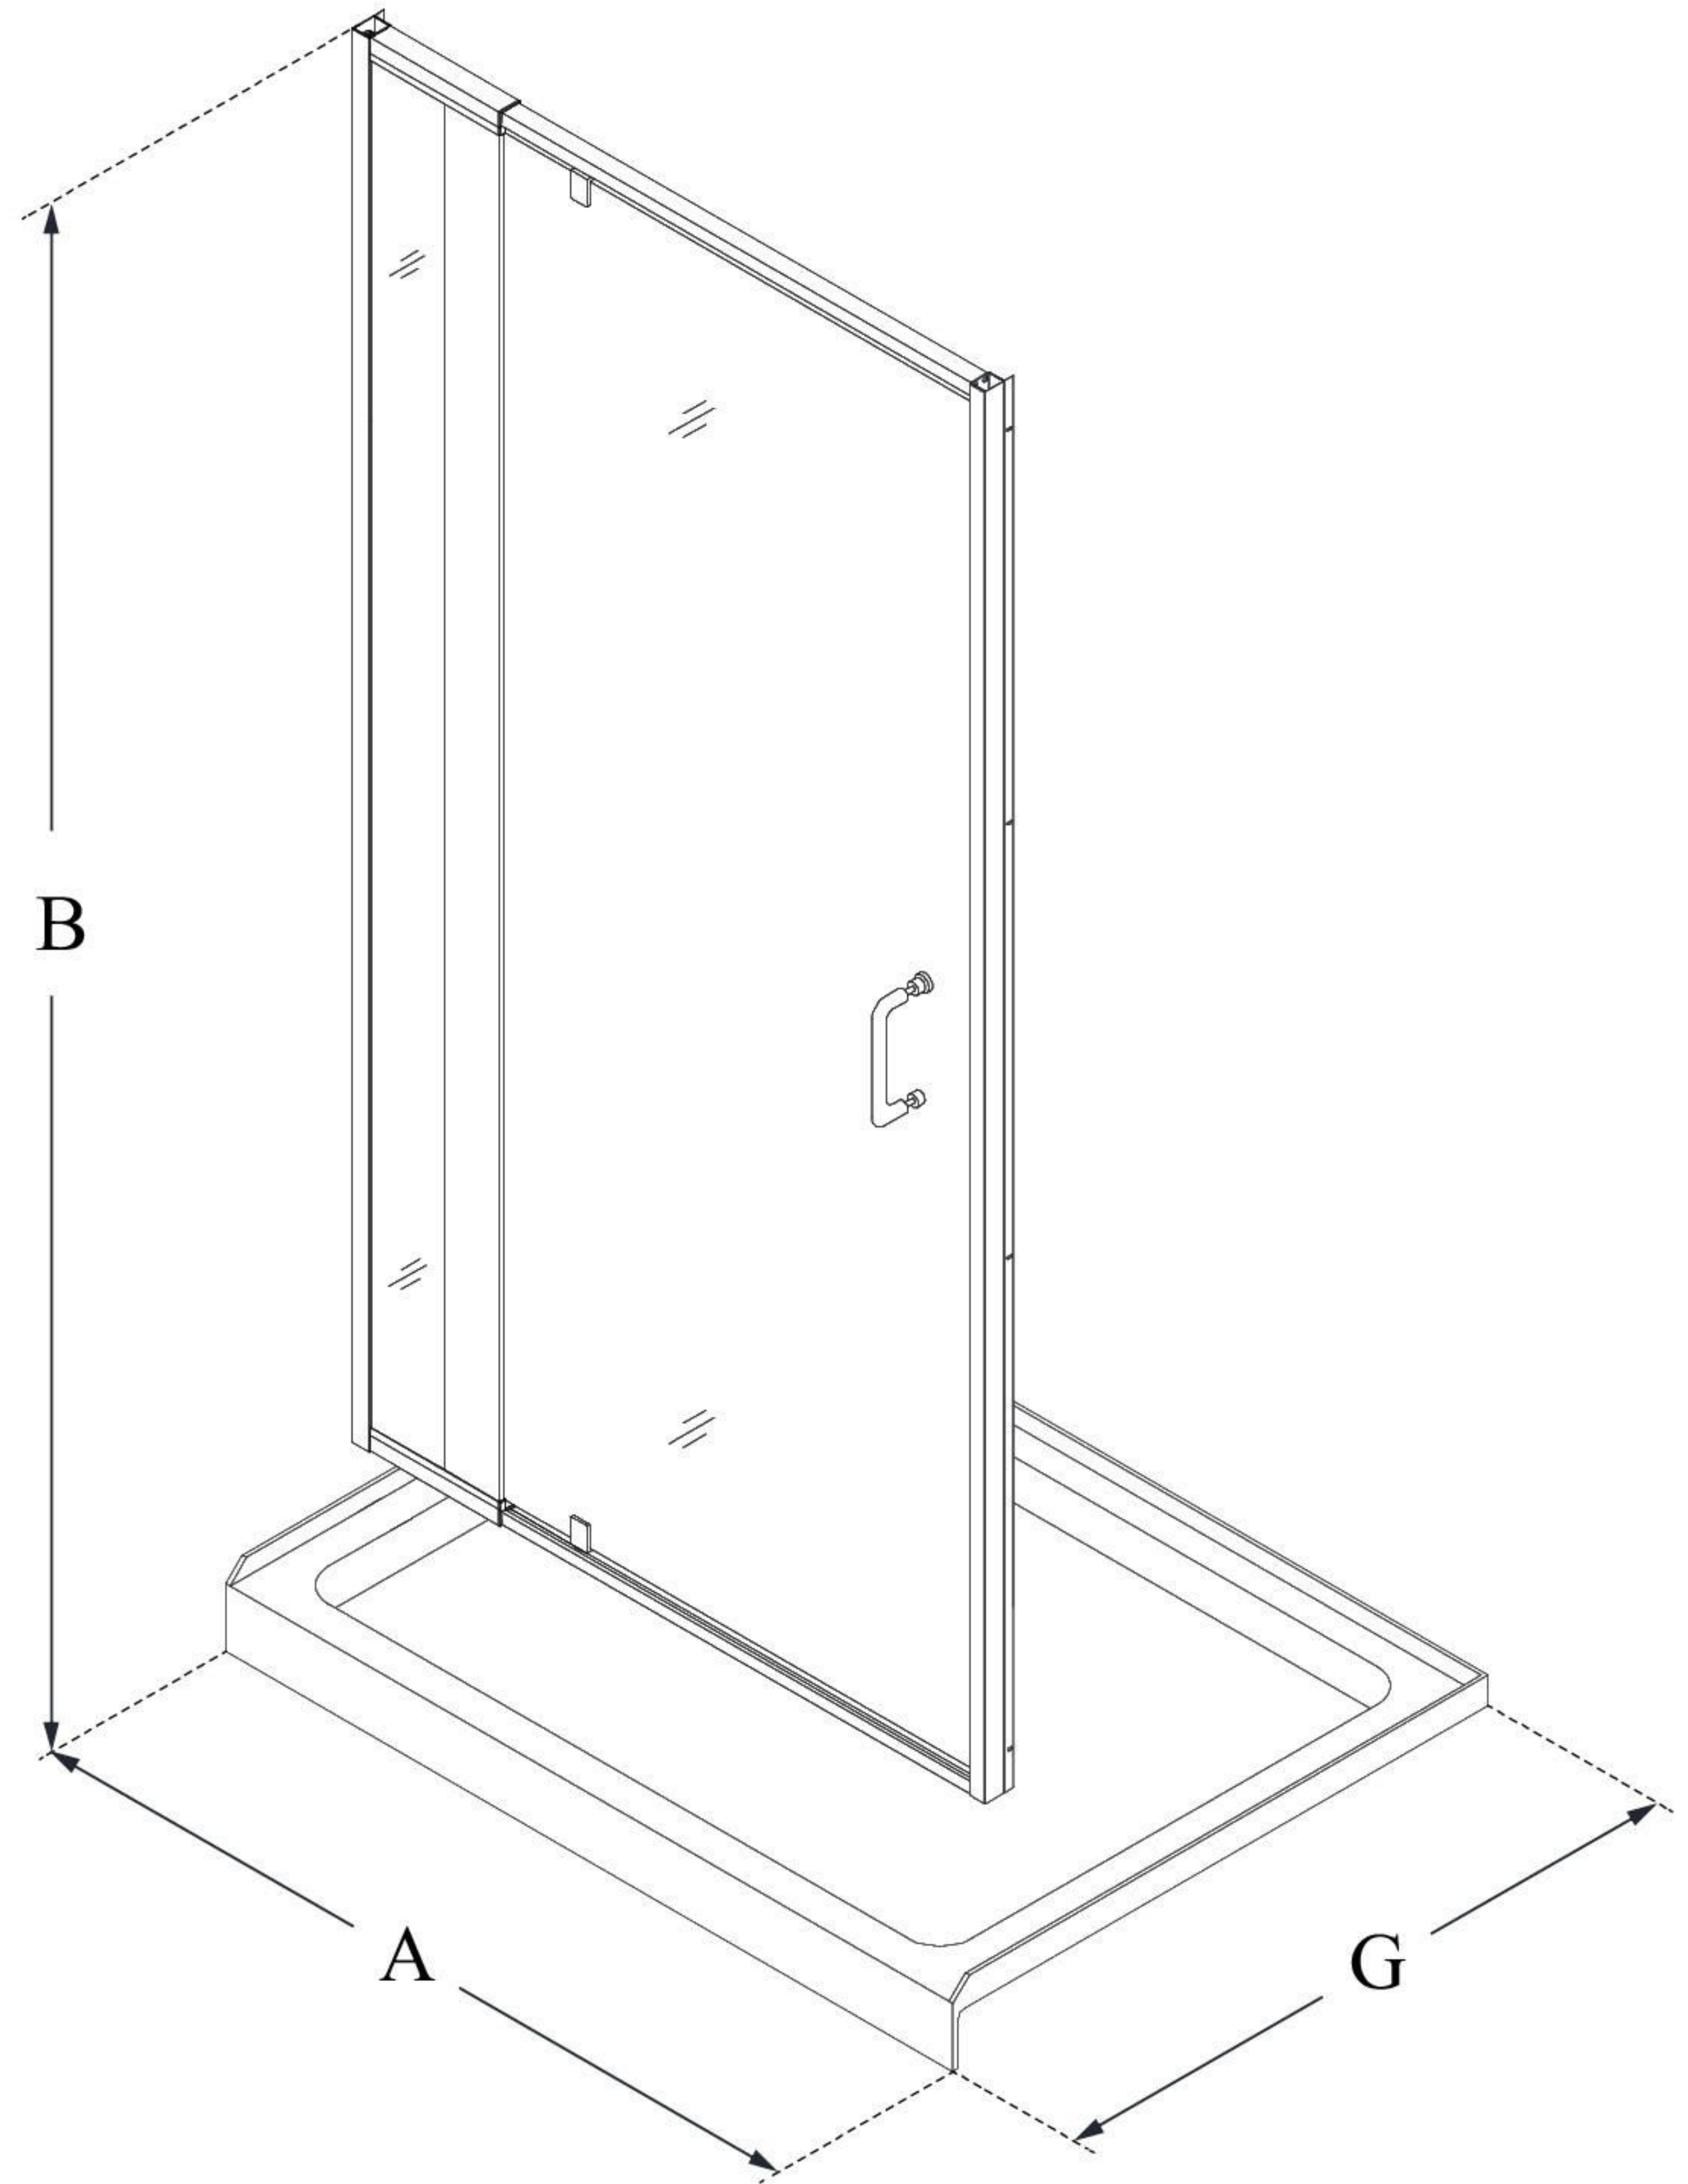

## **FLEX**

DreamLine Flex 32 in. D x 32 in.  
W x 74 3/4 in. H Semi-Frameless  
Pivot Shower Door and SlimLine  
Shower Base Kit

### **KIT CONTENTS:**

- SHOWER DOOR
- SHOWER BASE

### **CONFIGURATION DIMENSIONS:**

**A: 32"**  
KIT WIDTH

**B: 74 3/4"**  
KIT HEIGHT

**G: 32"**  
KIT DEPTH

### **AVAILABLE DRAIN LOCATIONS:**

- CENTER

For precise drain location, please refer to the  
included base technical drawing

DreamLine reserves the right to update or modify the hardware or materials pictured  
without prior notice for the purpose of product improvement and customer satisfaction.