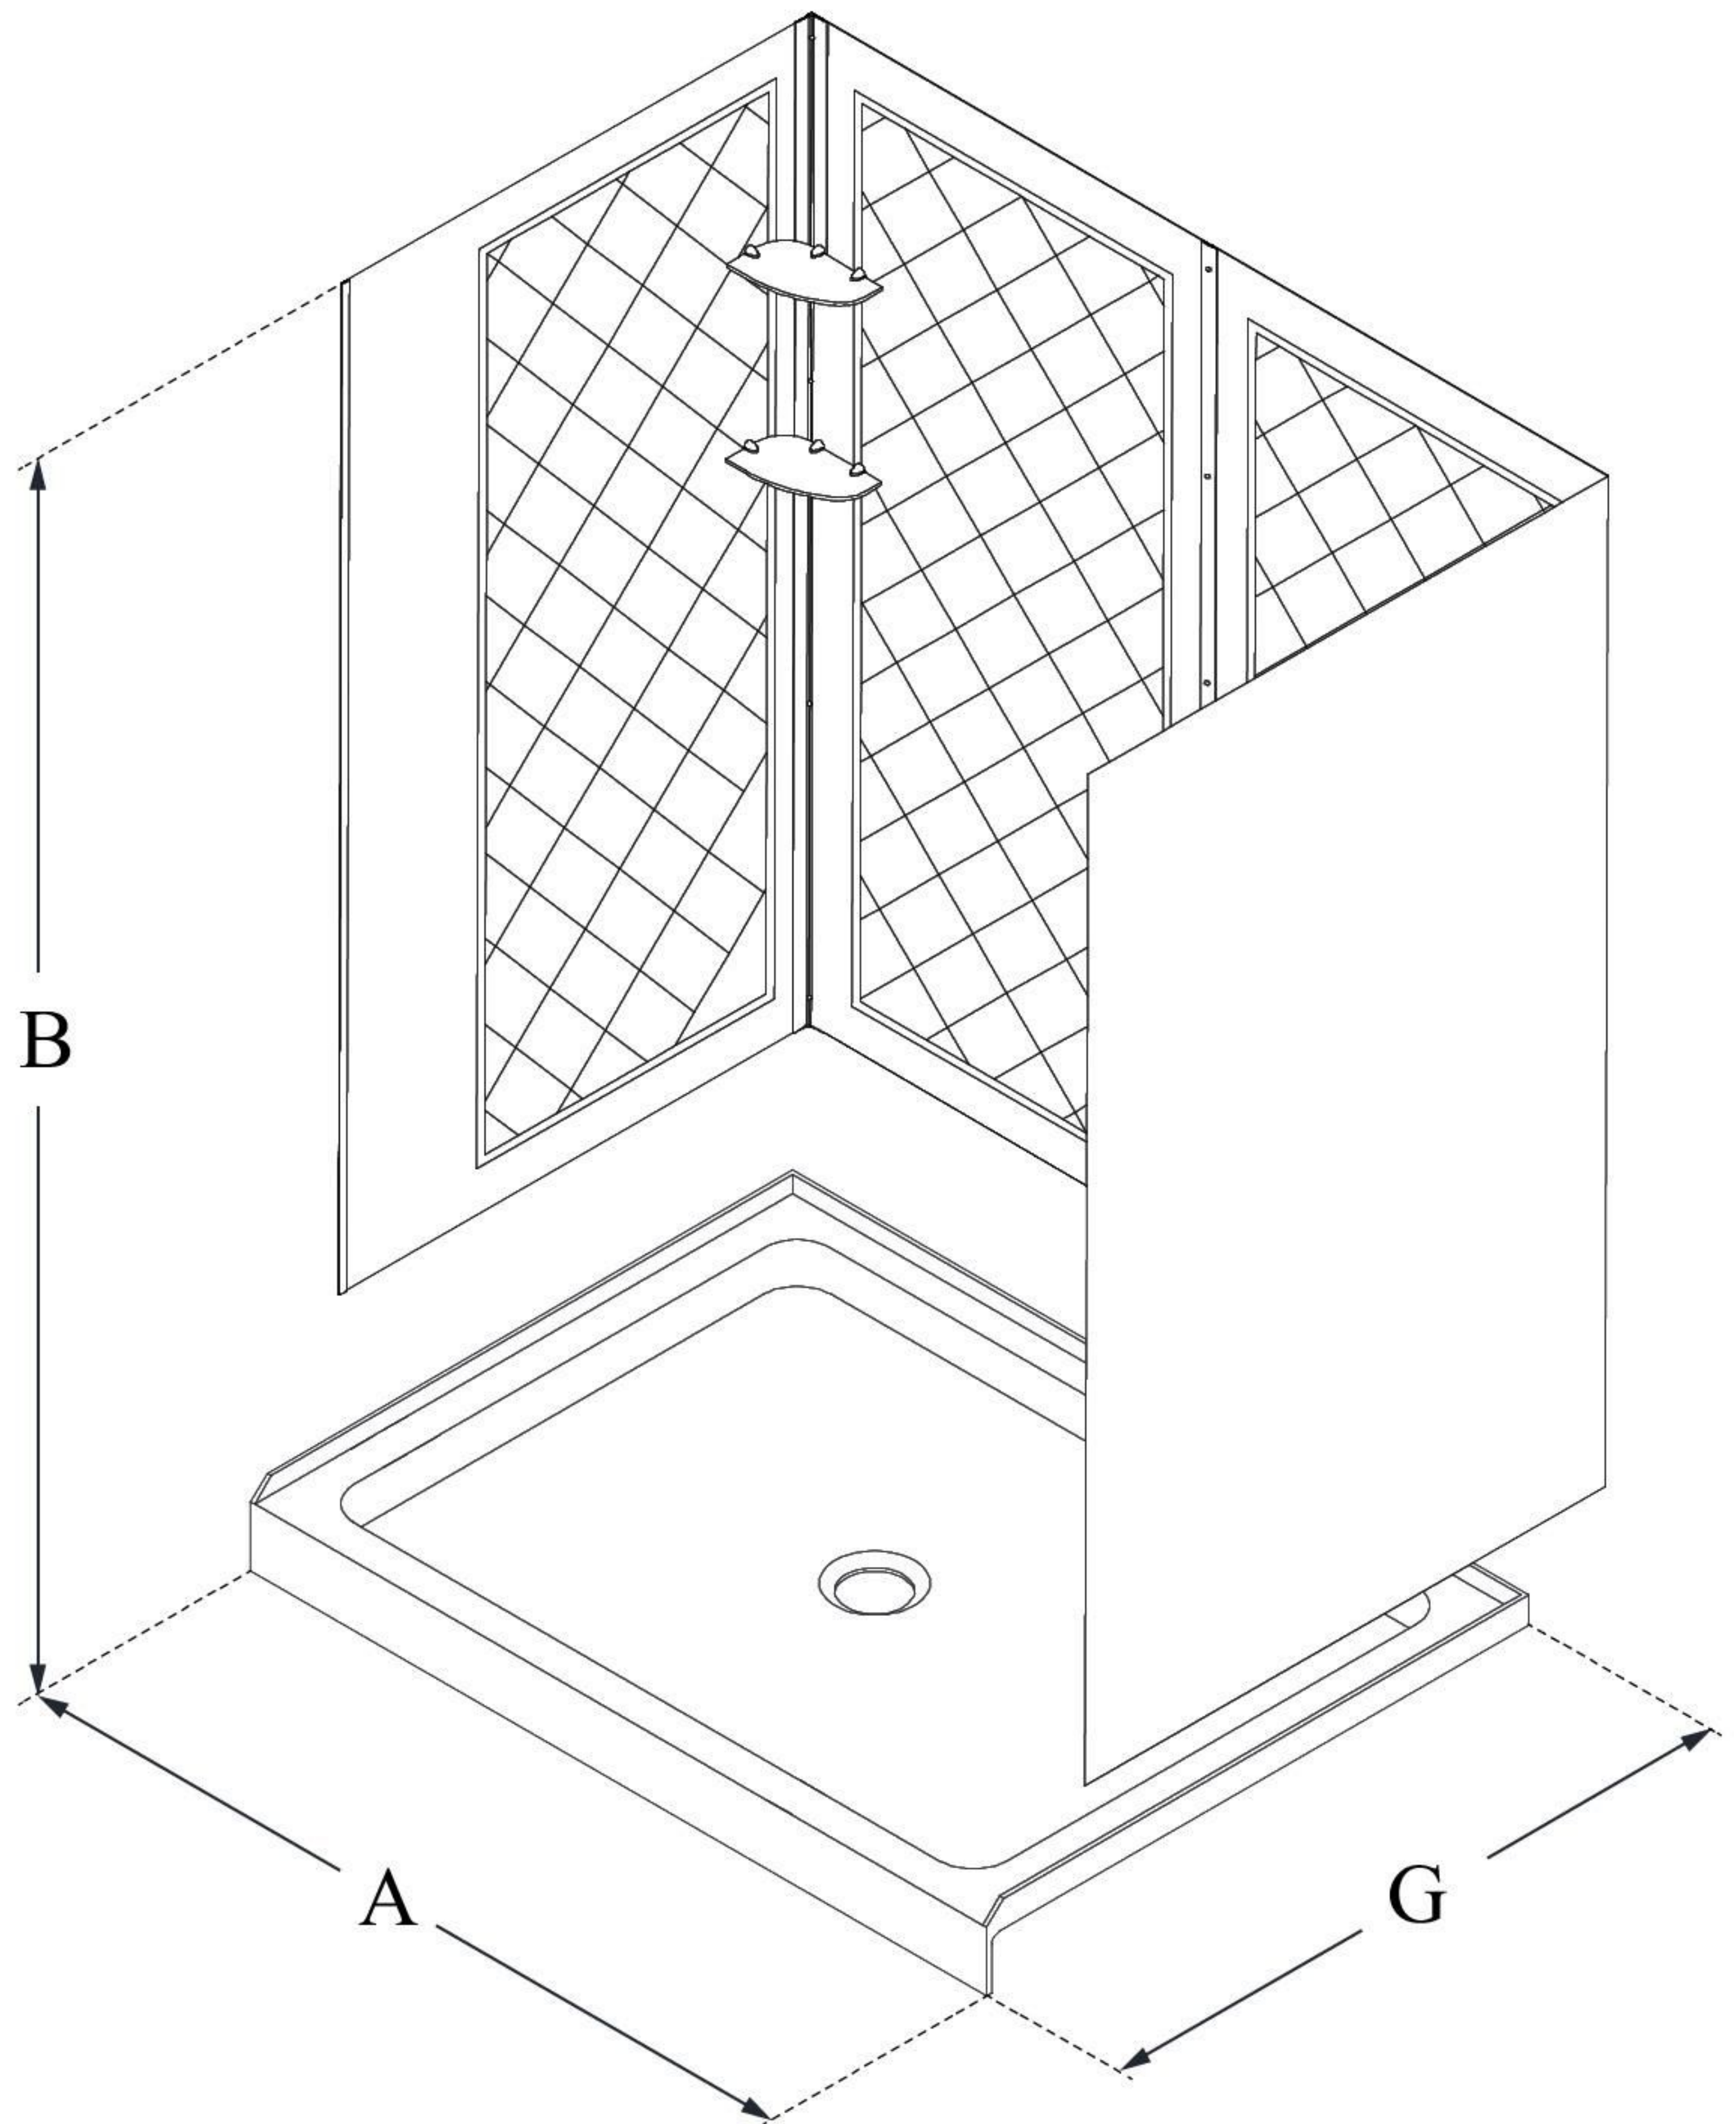

DL-6191

QWALL-5

DreamLine 34 in. D x 60 in. W x 76 3/4 in. H SlimLine Single Threshold Shower Base and QWALL-5 Acrylic Backwall Kit

KIT CONTENTS:

- SHOWER BASE
- QWALL BACKWALLS

CONFIGURATION DIMENSIONS:

A: 60"
KIT WIDTH

B: 76 3/4"
KIT HEIGHT

G: 34"
KIT DEPTH

AVAILABLE DRAIN LOCATIONS:

- CENTER
- LEFT
- RIGHT

For precise drain location, please refer to the included base technical drawing

DreamLine reserves the right to update or modify the hardware or materials pictured without prior notice for the purpose of product improvement and customer satisfaction.