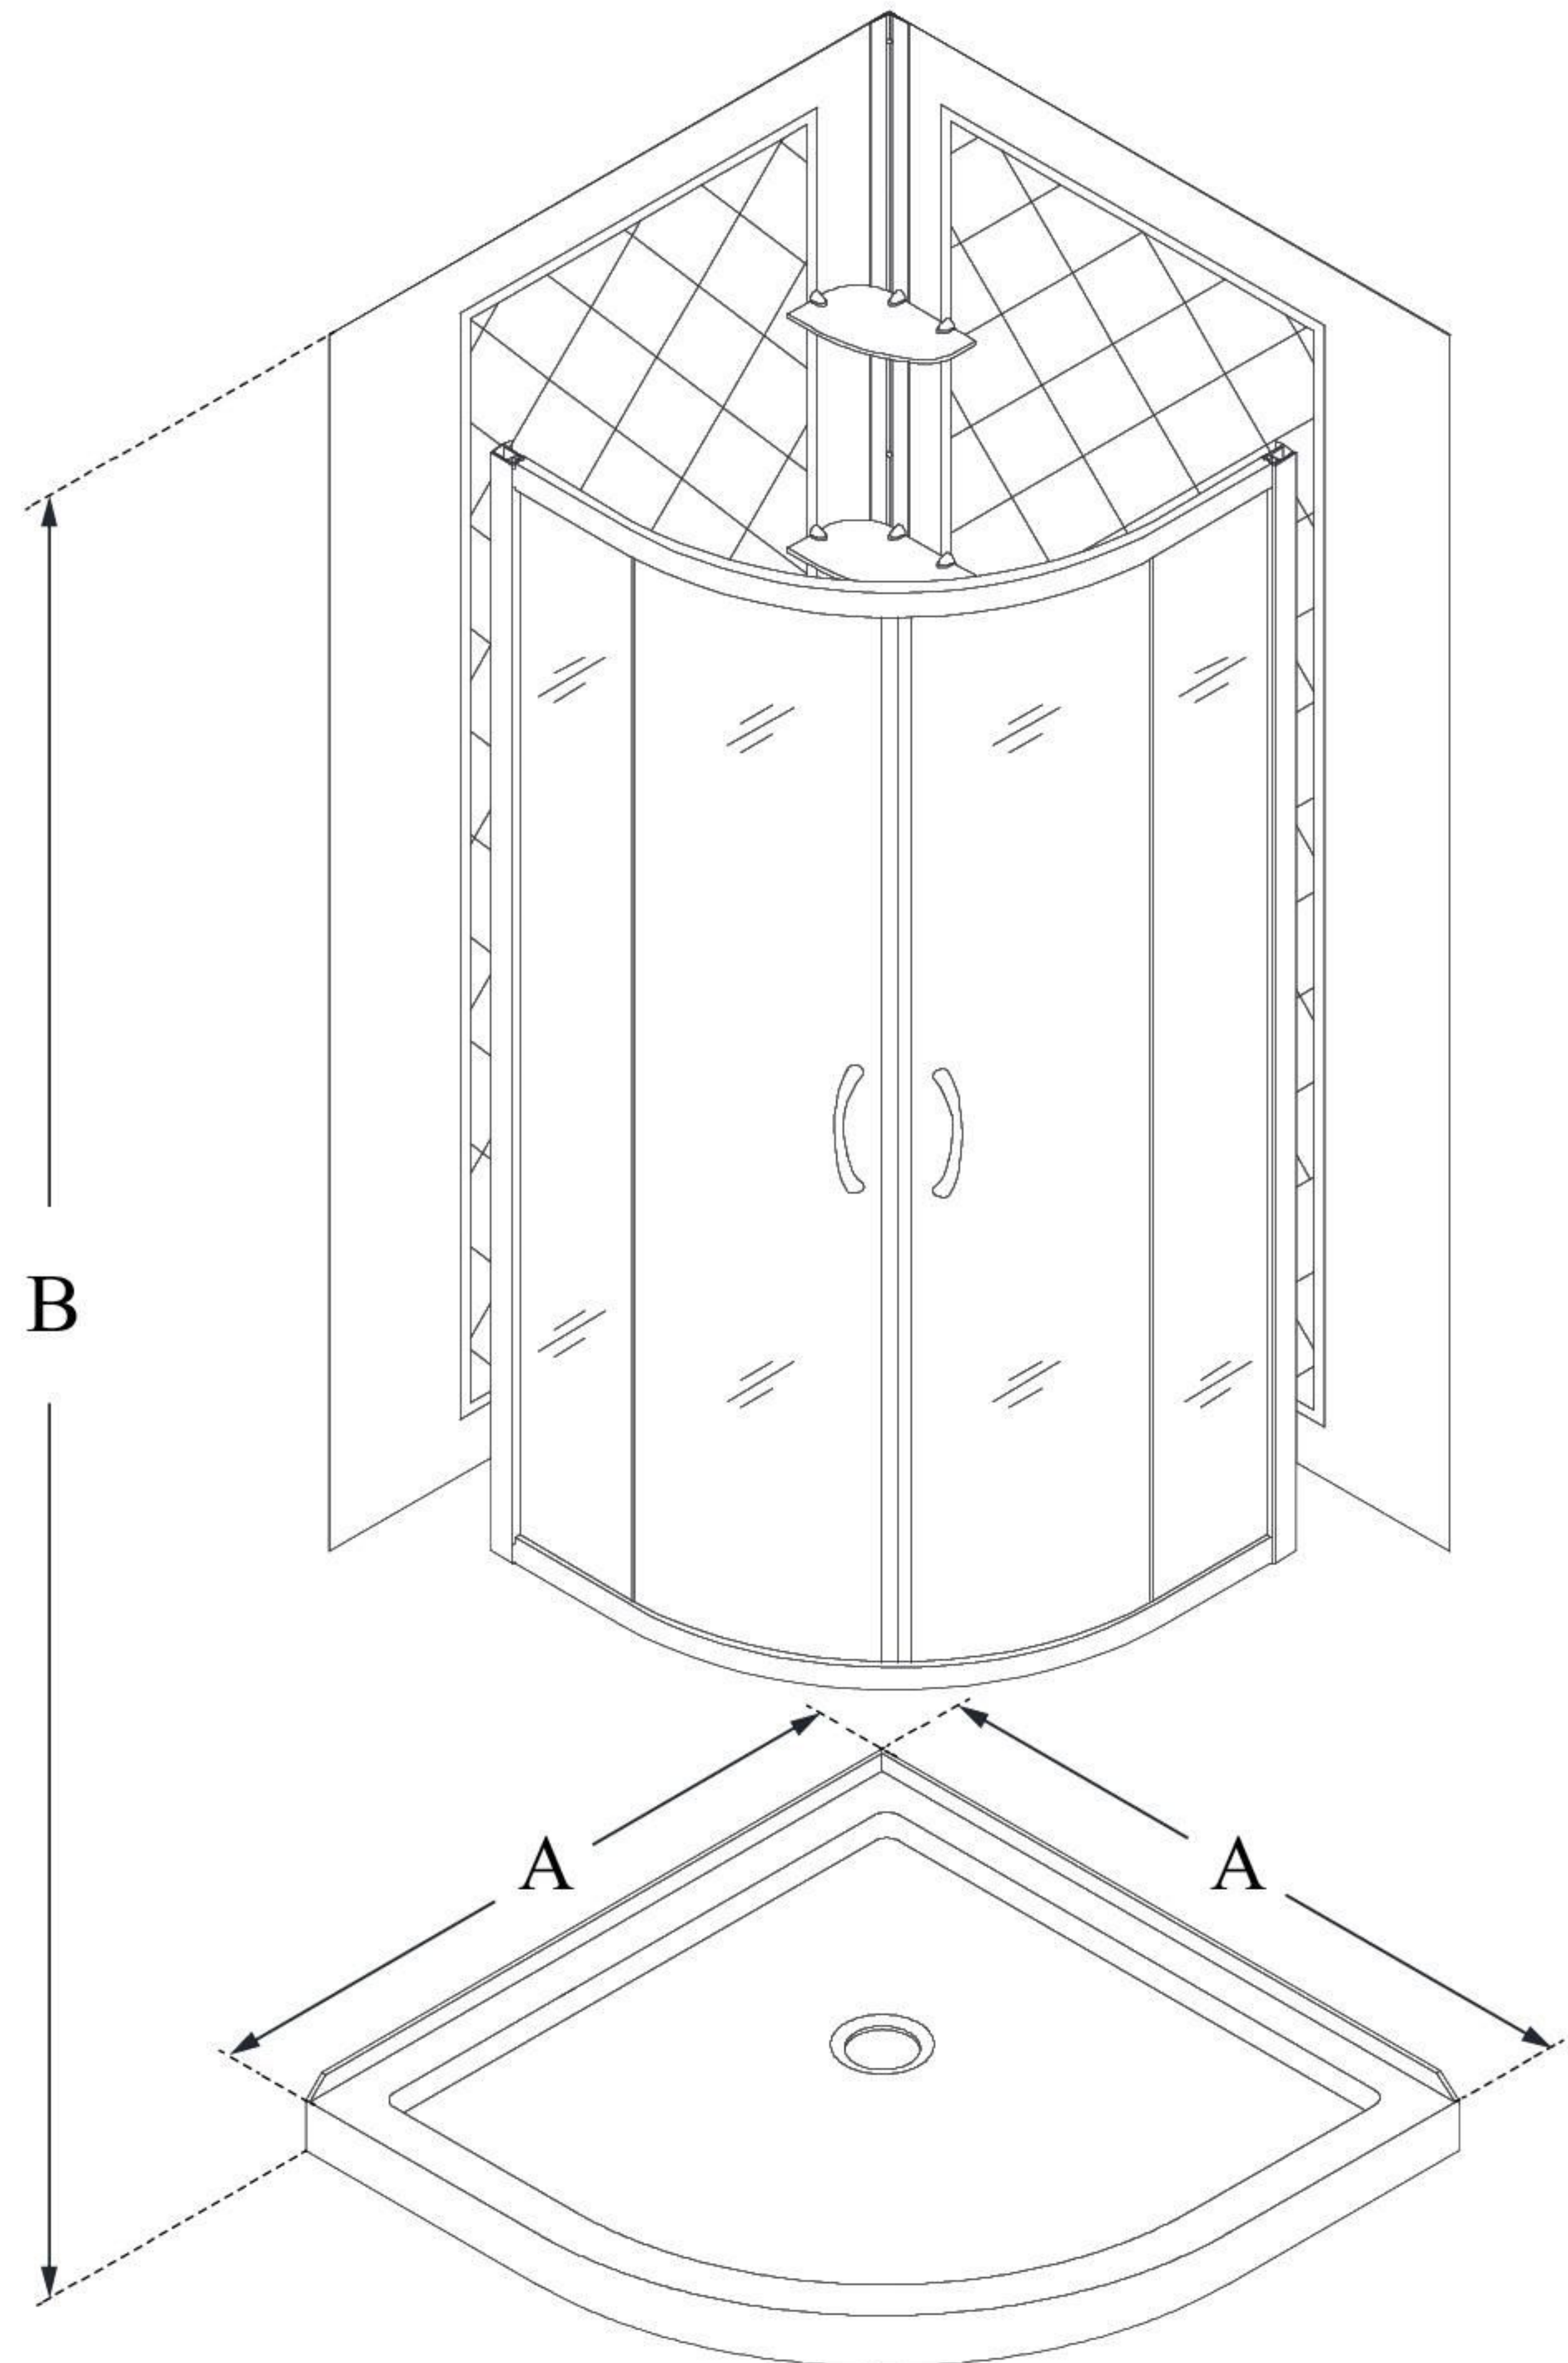

DL-6154

PRIME

DreamLine Prime 38 in. D x 38 in. W x 76 3/4 in. H Clear Sliding Shower Enclosure with White Acrylic Base and Backwall

KIT CONTENTS:

- SHOWER ENCLOSURE
- SHOWER BASE
- QWALL BACKWALLS

CONFIGURATION DIMENSIONS:

A: 38"
KIT WIDTH

B: 76 3/4"
KIT HEIGHT

G: 38"
KIT DEPTH

AVAILABLE DRAIN LOCATIONS:

- CORNER

For precise drain location, please refer to the included base technical drawing

DreamLine reserves the right to update or modify the hardware or materials pictured without prior notice for the purpose of product improvement and customer satisfaction.