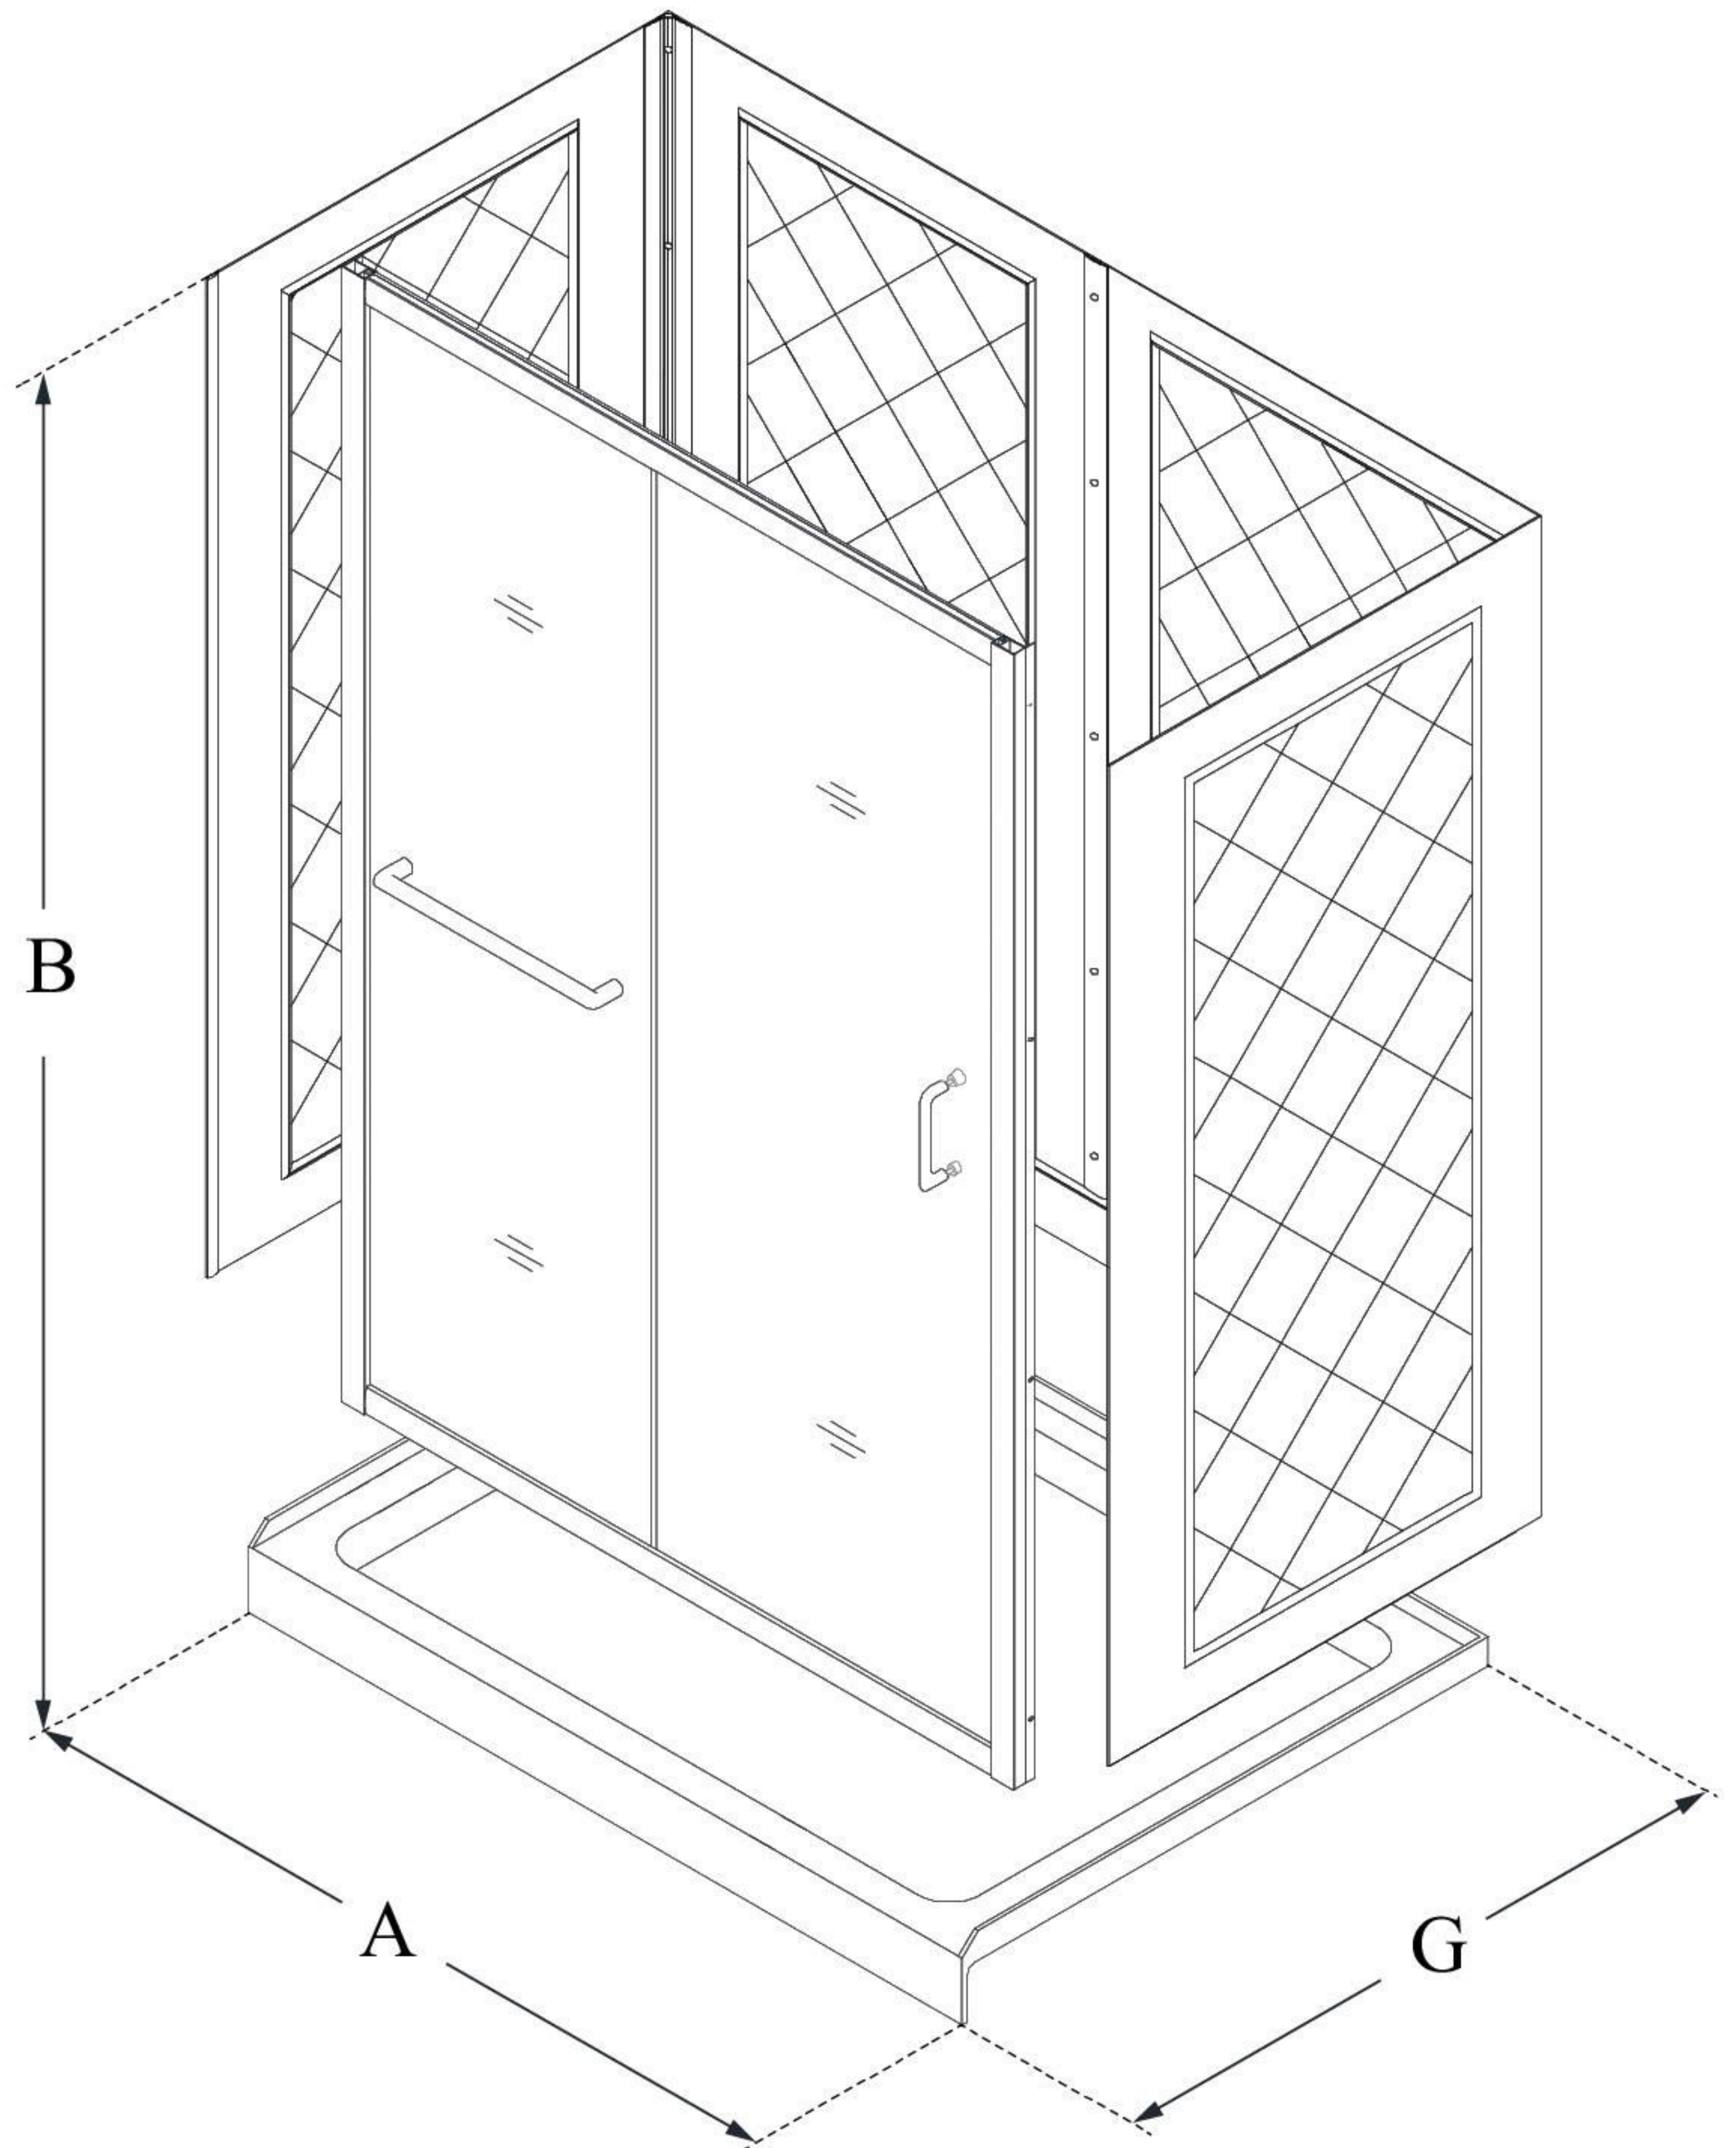

## **INFINITY-Z**

DreamLine Infinity-Z 34 in. D x 60 in. W x 76 3/4 in. H Frameless Sliding Shower Door, Shower Base and QWALL-5 Backwall Kit

### **KIT CONTENTS:**

- SHOWER DOOR
- SHOWER BASE
- QWALL BACKWALLS

### **CONFIGURATION DIMENSIONS:**

**A: 60"**  
KIT WIDTH

**B: 76 3/4"**  
KIT HEIGHT

**G: 34"**  
KIT DEPTH

### **AVAILABLE DRAIN LOCATIONS:**

- CENTER
- LEFT
- RIGHT

For precise drain location, please refer to the included base technical drawing

DreamLine reserves the right to update or modify the hardware or materials pictured without prior notice for the purpose of product improvement and customer satisfaction.