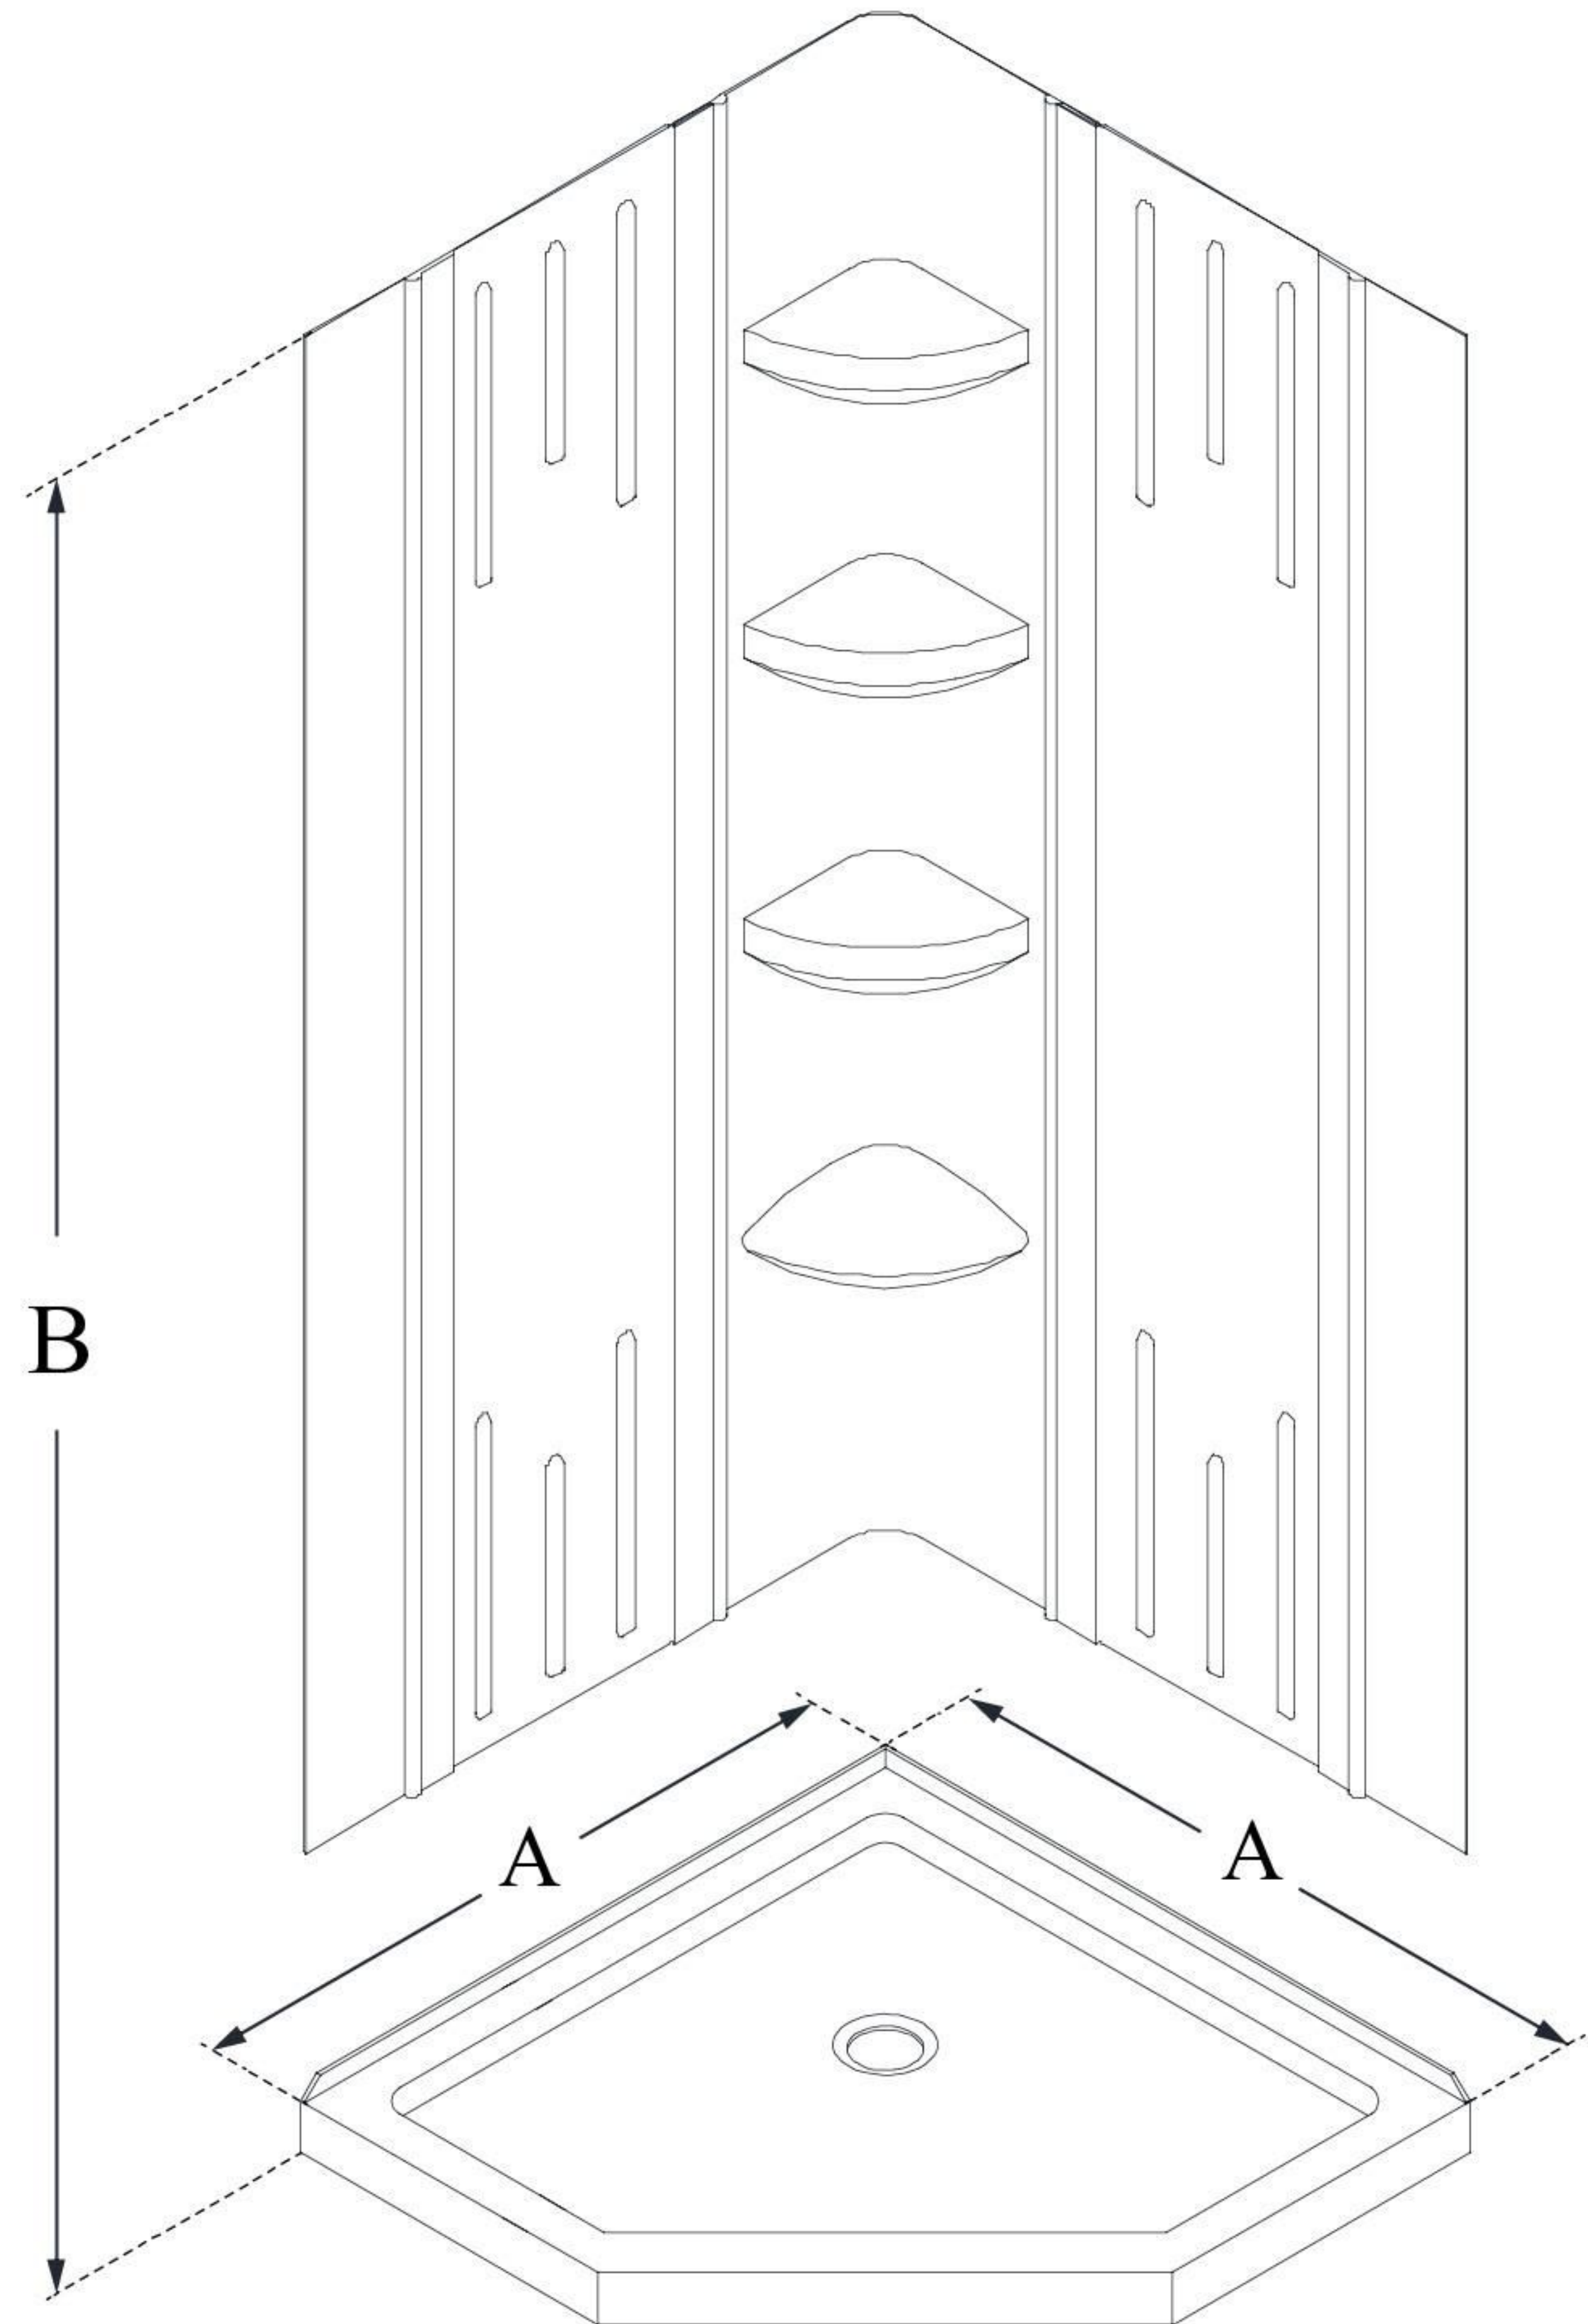

## **QWALL-2**

DreamLine 36 in. x 36 in. x 75 5/8 in. H SlimLine Neo-Angle Shower Base and QWALL-2 Acrylic Backwall Kit

### **KIT CONTENTS:**

- SHOWER BASE
- QWALL BACKWALLS

### **CONFIGURATION DIMENSIONS:**

**A: 36"**  
KIT WIDTH

**B: 75 5/8"**  
KIT HEIGHT

**G: 36"**  
KIT DEPTH

**AVAILABLE DRAIN LOCATIONS:**  
- CORNER

For precise drain location, please refer to the included base technical drawing