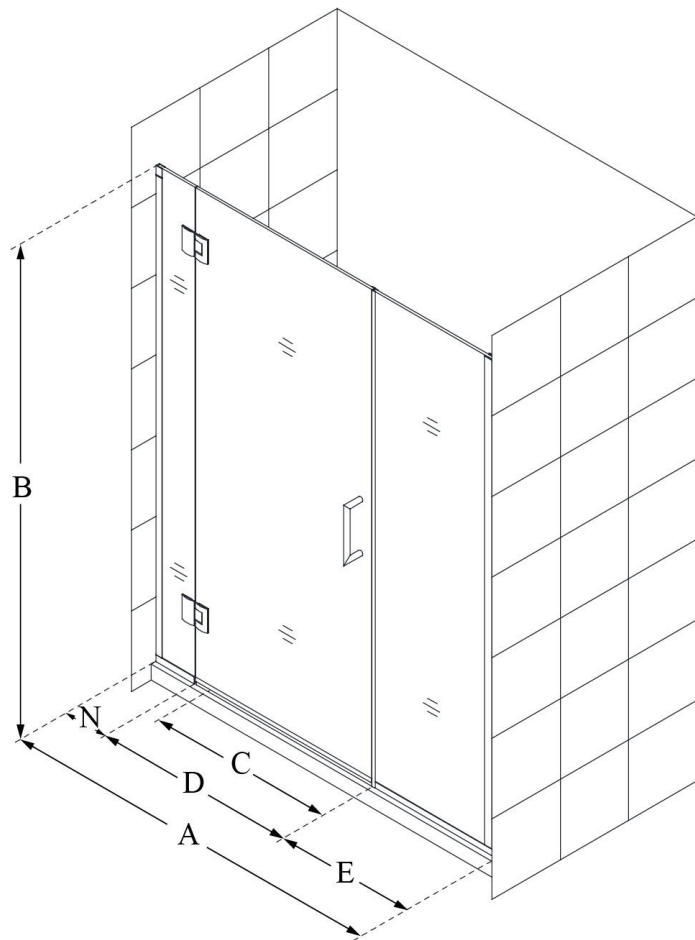

D12722572

UNIDOOR-X

DreamLine Unidoor-X 55 1/2-
56" W x 72" H Frameless Hinged
Shower Door, Clear Glass

SWING DOOR

CONFIGURATION DIMENSIONS:

A: 55 1/2 - 56"

MODEL WIDTH

B: 72"

MODEL HEIGHT

C: 26"

ACCESS WIDTH

D: 27"

DOOR WIDTH

E: 22 1/2"

INLINE PANEL WIDTH

N: 6"

HINGE PANEL WIDTH

DreamLine reserves the right to update or modify the hardware or materials pictured without prior notice for the purpose of product improvement and customer satisfaction.