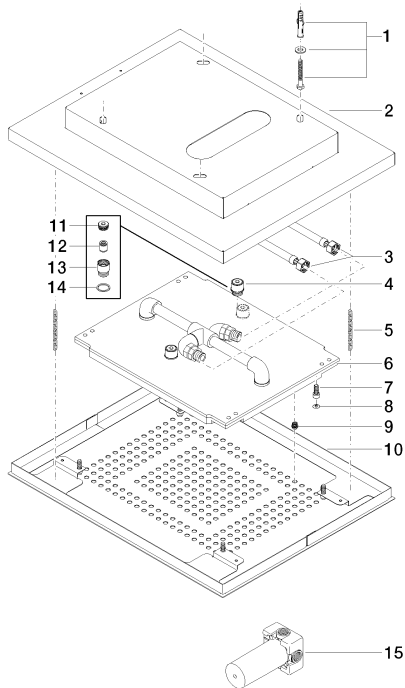

Technical data:

- Max Flow rate for each rain function: 2.5 gpm
- minimum working pressure = 29 Psi
- maximum working pressure = 58 Psi
- Weight: 27 lbs

Technical data:

Plumbing:

- Water softening device recommended
- For choosing the drainage, take into consideration the output of items in the shower, the specific demand needs to be assessed.
- Supply line (hot/cold): 2 x 3/4"
- Must be installed with diverter (rough included).
- Diverter ensures that the product does not exceed the max. flow rate of 2.5 gpm at any setting. It does not permit the use of two functions simultaneously.
- Diverter trim is sold separately
- Please refer to Planning Guide for proper sizing and installation methods

polished stainless steel

All dimensions in mm / inch = mm x 0,0394

Shower - Series-various

BIG RAIN Rain panel for flush ceiling installation manual control - polished stainless steel

Article number: 41 401 979-85 0010

Flow rate chart

Shower - Series-various

BIG RAIN Rain panel for flush ceiling installation manual control - polished stainless steel

Article number: 41 401 979-85 0010

Other surface finishes

matte stainless steel

Number	Item Number	Designation	Number of units
1	04 30 35 010 00 90	fixing set	4
2	04 17 09 001 00-85	casing	1
3	12 502 970 90	Flexible supply line 1/2" x 1/2" x 15-3/4" -	2
4	04 24 03 027 01 90	nipple	2
5	04 21 50 004 01 90	accessories	2
6	04 12 05 004 10 90	shower	1
7	09 30 30 155 90	screw	4
8	09 31 20 036 90	plug	4
9	04 29 03 036 00 90	insert	241
10	04 11 02 113 02-85	cover	1
11	09 24 04 112 10 90	nipple	1
12	09 23 01 042 90	insert	1
13	09 24 03 027 90	nipple	1
14	09 14 20 025 90	seal	1
15	35 104 970-90 0010	Wall mounted three-way diverter -	1