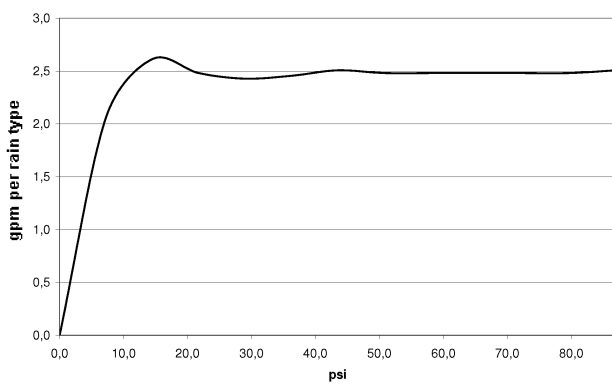

Technical data:

- Max Flow rate for each rain function: 2.5 gpm
- minimum working pressure = 29 Psi
- maximum working pressure = 58 Psi
- Weight: 27 lbs

Technical data:

Plumbing:

- Water softening device recommended
- For choosing the drainage, take into consideration the output of items in the shower, the specific demand needs to be assessed.
- Supply line (hot/cold): 2 x 3/4"
- Must be installed with diverter (rough included).
- Diverter ensures that the product does not exceed the max. flow rate of 2.5 gpm at any setting. It does not permit the use of two functions simultaneously.
- Diverter trim is sold separately
- Please refer to Planning Guide for proper sizing and installation methods

polished stainless steel

All dimensions in mm / inch = mm x 0,0394

Shower - Series-various

BIG RAIN Rain panel for flush ceiling installation manual control - polished stainless steel

Article number: 41 401 979-85 0010

Flow rate chart

Shower - Series-various

BIG RAIN Rain panel for flush ceiling installation manual control - polished stainless steel

Article number: 41 401 979-85 0010

Other surface finishes

matte stainless steel