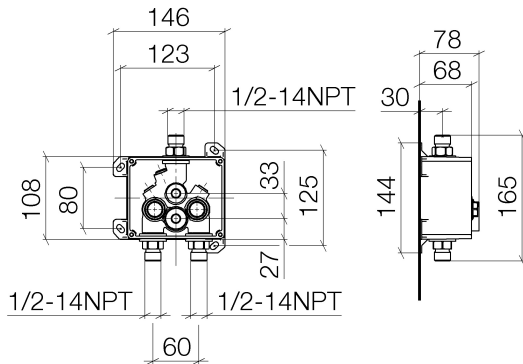

Sink - Concealed rough parts

eSET Touchfree Lavatory faucet with temperature adjustment for deck-mounted installation -

Article number: 35 740 970-90 0010

- lead-free
- 2x back flow preventer
- 2x inlet 1/2"
- Outlet with high-pressure hose
- Exposed installation
- Compatible with outlets from Vaia, Lissé, CL.1, IMO, Tara., Tara Logic, Meta.02, Deque, Supernova, Symetrics, LULU and MEM
- Not compatible with outlets with pull-rod drains. Please use in combination with pop up drain 10 126 970-FF
- Not compatible with steel basins.
- Additional series and finishes available upon request (xtra Service)

Dimensional drawing

All dimensions in mm / inch = mm x 0,0394

Sink - Concealed rough parts

eSET Touchfree Lavatory faucet with temperature adjustment for deck-mounted installation -

Article number: 35 740 970-90 0010

Sink - Concealed rough parts

eSET Touchfree Lavatory faucet with temperature adjustment for deck-mounted installation -

Article number: 35 740 970-90 0010

Spare parts list

Number	Item Number	Designation	Number of units
1	04 30 31 024 01 90	fixing set	2
2	04 31 20 039 10 90	plug	3
3	09 14 10 010 90	seal	3
4	09 23 01 040 90	back-flow preventer	2
5	09 14 10 056 90	seal	2
6	09 24 03 219 90	nipple	2
7	09 14 10 117 90	seal	1
8	09 14 10 031 90	seal	1