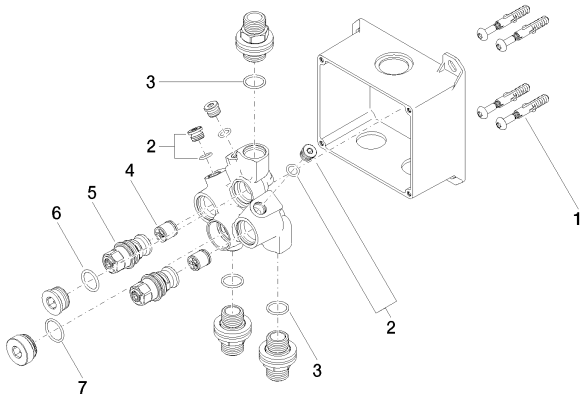

Sink - Concealed rough parts

eSET Touchfree Lavatory faucet with temperature adjustment for deck-mounted installation -

Article number: 35 740 970-90 0010

- lead-free
- 2x back flow preventer
- 2x inlet 1/2"
- Outlet with high-pressure hose
- Exposed installation
- Compatible with outlets from Vaia, Lissé, CL.1, IMO, Tara., Tara Logic, Meta.02, Deque, Supernova, Symetrics, LULU and MEM
- Not compatible with outlets with pull-rod drains. Please use in combination with pop up drain 10 126 970-FF
- Not compatible with steel basins.
- Additional series and finishes available upon request (xtra Service)

Dimensional drawing

All dimensions in mm / inch = mm x 0,0394

Sink - Concealed rough parts

eSET Touchfree Lavatory faucet with temperature adjustment for deck-mounted installation -

Article number: 35 740 970-90 0010

Sink - Concealed rough parts

eSET Touchfree Lavatory faucet with temperature adjustment for deck-mounted installation -

Article number: 35 740 970-90 0010

Spare parts list

Number	Item Number	Designation	Number of units
1	04 30 31 024 01 90	fixing set	2
2	04 31 20 039 10 90	plug	3
3	09 14 10 010 90	seal	3
4	09 23 01 040 90	back-flow preventer	2
5	09 14 10 056 90	seal	2
6	09 24 03 219 90	nipple	2
7	09 14 10 117 90	seal	1
8	09 14 10 031 90	seal	1