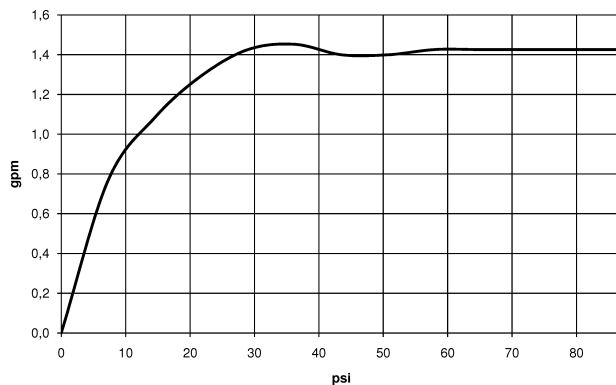

Kitchen - Sync

Single-lever mixer pull-down with spray function - polished chrome

Article number: 33 875 895-00 0010

- 9-1/2" Projection
- Swiveling spout 360°
- Optional restriction, swivels 110°
- Laminar and spray function
- Total height 16-1/2"
- 9-1/2" height to aerator/spout outlet
- 1-3/8" hole diameter
- 2x 10 mm flexible supply lines including 3/8" US adapters
- 59" metal shower hose
- Sprayface with descaling system
- Water flow rate limited to max. 1.5 gpm
- lead-free
- (ADA)
- Internal backflow preventer.
- Push button locks into spray mode when pressed. To switch back to laminar flow the water must be turned off.

polished chrome

Kitchen - Sync

Single-lever mixer pull-down with spray function - polished chrome

Article number: 33 875 895-00 0010

Dimensional drawing

All dimensions in mm / inch = mm x 0,0394

Flow rate chart