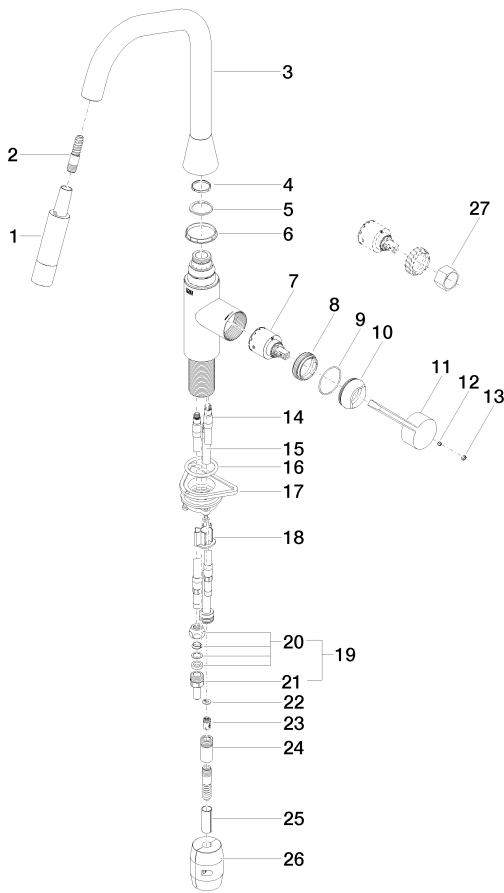

Kitchen - Sync

Single-lever mixer pull-down with spray function - polished chrome

Article number: 33 875 895-00 0010

- 9-1/2" Projection
- Swiveling spout 360°
- Optional restriction, swivels 110°
- Laminar and spray function
- Total height 16-1/2"
- 9-1/2" height to aerator/spout outlet
- 1-3/8" hole diameter
- 2x 10 mm flexible supply lines including 3/8" US adapters
- 59" metal shower hose
- Sprayface with descaling system
- Water flow rate limited to max. 1.5 gpm
- lead-free
- (ADA)
- Internal backflow preventer.
- Push button locks into spray mode when pressed. To switch back to laminar flow the water must be turned off.

polished chrome

Kitchen - Sync

Single-lever mixer pull-down with spray function - polished chrome

Article number: 33 875 895-00 0010

Dimensional drawing

All dimensions in mm / inch = mm x 0,0394

Flow rate chart

Recommended article

10 713 970-00

AIR SWITCH operating button, trim parts only - polished chrome

82 424 970-00

Soap dispenser without flange - polished chrome

Kitchen - Sync
 Single-lever mixer pull-down with spray function - polished chrome
 Article number: 33 875 895-00 0010

Spare parts list

Number	Item Number	Designation	Number of units
1	04 12 11 148 00-00	shower	1
2	04 30 02 120 00-00	hose	1
3	90 28 22 301 00-00	spout	1
4	09 28 10 160 90	ring	1
5	09 28 10 162 90	ring	1
6	09 28 10 161 90	ring	1
7	90 15 05 062 00 90	cartridge	1
8	09 23 10 072 90	nut	1
9	09 14 10 190 90	seal	1
10	09 28 30 030-00	cover	1
11	09 20 89 020-00	handle	1
12	09 31 11 063 90	pin	1
13	90 31 20 087 00-00	plug	1
14	04 30 04 098 00 90	hose	2
15	04 28 20 066 00 90	pipe	1
16	04 30 11 040 00 90	fixing set	1
17	09 20 93 056 90	insert	1
18	04 24 04 222 00-00	adaptor	2
19	04 23 30 031 01-07	threaded connector	2
20	09 24 04 222 10-00	adaptor	2
21	09 16 01 023 90	ring	1
22	09 23 01 096 90	back-flow preventer	1
23	90 24 03 253 00 90	adaptor	1
24	09 30 03 038 90	hose	1
25	04 21 50 010 00 90	accessories	1
26	09 30 09 031 90	key	1