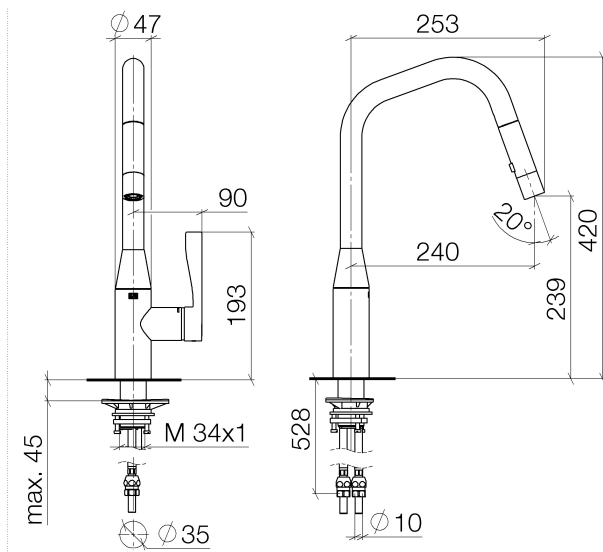

Kitchen - Sync

Single-lever mixer pull-down with spray function - polished chrome

Article number: 33 875 895-00 0010

- 9-1/2" Projection
- Swiveling spout 360°
- Optional restriction, swivels 110°
- Laminar and spray function
- Total height 16-1/2"
- 9-1/2" height to aerator/spout outlet
- 1-3/8" hole diameter
- 2x 10 mm flexible supply lines including 3/8" US adapters
- 59" metal shower hose
- Sprayface with descaling system
- Water flow rate limited to max. 1.5 gpm
- lead-free
- (ADA)
- Internal backflow preventer.
- Push button locks into spray mode when pressed. To switch back to laminar flow the water must be turned off.

polished chrome

Kitchen - Sync

Single-lever mixer pull-down with spray function - polished chrome

Article number: 33 875 895-00 0010

Dimensional drawing

All dimensions in mm / inch = mm x 0,0394

Flow rate chart

Kitchen - Sync

Single-lever mixer pull-down with spray function - polished chrome

Article number: 33 875 895-00 0010

Other surface finishes

platinum matte

33 875 895-06 0010

platinum

33 875 895-08 0010

Recommended article

10 713 970-00

AIR SWITCH operating button, trim parts only - polished chrome

82 424 970-00

Soap dispenser without flange - polished chrome

Kitchen - Sync
 Single-lever mixer pull-down with spray function - polished chrome
 Article number: 33 875 895-00 0010