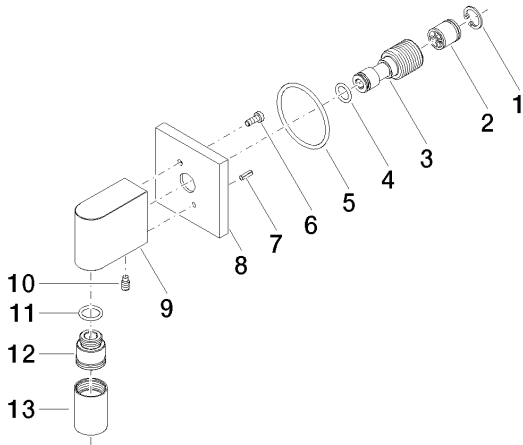

Bathtub - CL.1

Wall elbow - polished chrome

Article number: 28 450 980-00

- 3/8" Shower outlet
- Flange 2-3/8" x 2-3/8"
- 1/2" connection
- Internal backflow preventer.

polished chrome

Accessory is required for this item.

Dimensional drawing

All dimensions in mm / inch = mm x 0,0394

Bathtub - CL.1
Wall elbow - polished chrome
Article number: 28 450 980-00

Flow rate chart

Bathtub - CL.1

Wall elbow - polished chrome

Article number: 28 450 980-00

Required article

35 080 970-90 0010
Rough-in adapter -

Bathtub - CL.1

Wall elbow - polished chrome

Article number: 28 450 980-00

Spare parts list

Number	Item Number	Designation	Number of units
1	09 16 01 014 90	ring	1
2	09 23 01 040 90	back-flow preventer	1
3	09 24 03 116 20 90	nipple	1
4	09 14 10 008 90	seal	1
5	09 14 10 142 90	seal	1
6	09 30 30 054 90	screw	1
7	09 31 11 026 90	pin	1
8	09 27 82 006-00	rosette	1
9	09 11 03 026 20-00	connection	1
10	09 31 11 005 90	pin	1
11	09 14 10 077 90	seal	1
12	09 24 03 107 20 90	nipple	1
13	09 21 02 069-00	cover	1