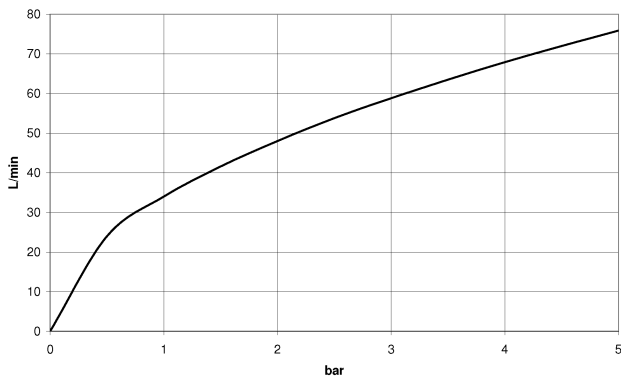

Bathtub - CL.1

Wall elbow - polished chrome

Article number: 28 450 980-00

- 3/8" Shower outlet
- Flange 2-3/8" x 2-3/8"
- 1/2" connection
- Internal backflow preventer.

polished chrome

Accessory is required for this item.

Dimensional drawing

All dimensions in mm / inch = mm x 0,0394

Bathtub - CL.1
Wall elbow - polished chrome
Article number: 28 450 980-00

Flow rate chart

Bathtub - CL.1

Wall elbow - polished chrome

Article number: 28 450 980-00