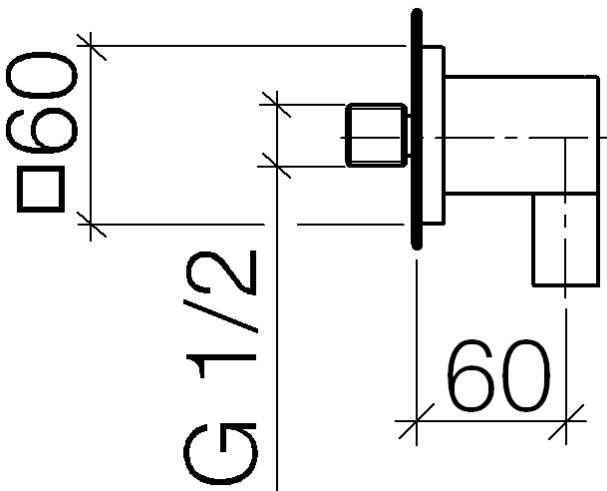

Bathtub - CL.1

Wall elbow - polished chrome

Article number: 28 450 980-00

- 3/8" Shower outlet
- Flange 2-3/8" x 2-3/8"
- 1/2" connection
- Internal backflow preventer.

polished chrome

Accessory is required for this item.

Dimensional drawing

All dimensions in mm / inch = mm x 0,0394

Bathtub - CL.1
Wall elbow - polished chrome
Article number: 28 450 980-00

Flow rate chart

Bathtub - CL.1

Wall elbow - polished chrome

Article number: 28 450 980-00

Required article

35 080 970-90 0010
Rough-in adapter -

Bathtub - CL.1

Wall elbow - polished chrome

Article number: 28 450 980-00

Spare parts list

Number	Item Number	Designation	Number of units
1	09 16 01 014 90	ring	1
2	09 23 01 040 90	back-flow preventer	1
3	09 24 03 116 20 90	nipple	1
4	09 14 10 008 90	seal	1
5	09 14 10 142 90	seal	1
6	09 30 30 054 90	screw	1
7	09 31 11 026 90	pin	1
8	09 27 82 006-00	rosette	1
9	09 11 03 026 20-00	connection	1
10	09 31 11 005 90	pin	1
11	09 14 10 077 90	seal	1
12	09 24 03 107 20 90	nipple	1
13	09 21 02 069-00	cover	1