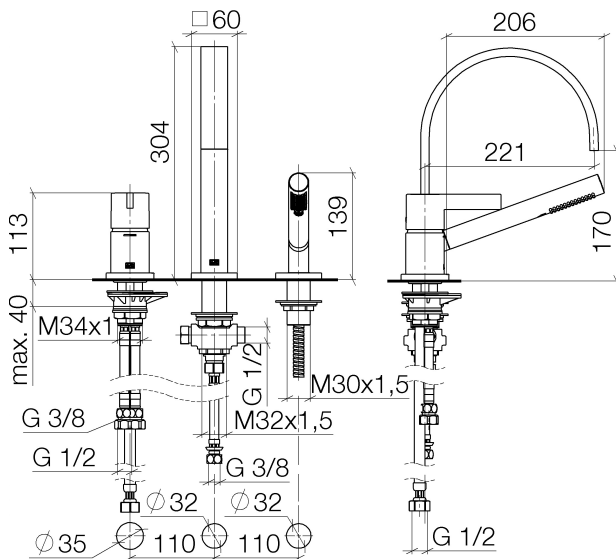

## Bathtub - MEM

Three-hole single-lever tub mixer for deck-mounted tub installation - polished chrome

Article number: 27 412 782-00

- 8-5/8" Projection
- Spout: Rectangular aerator
- Hand shower set: Standard spray
- Hand shower set with anti-scale technology
- Integrated diverter
- Total height 11-3/4"
- Height to aerator/spout outlet 6-3/4"
- Spout hole diameter 1-1/4"
- Single-lever mixer hole diameter 1-3/8"
- Hole diameter for hand shower set 1-1/4"
- Flange for mixer 2-3/8" x 2-3/8"
- 2-3/8" x 2-3/8" flange for spout
- Hand shower set with flange 2-3/8" x 2-3/8"
- Metal shower hose 88-5/8" with anti-twist device
- Water flow rate limited to max. 5.4 gpm
- Handshower flow rate max. 1.8 gpm
- Fittings group in compliance with DIN 4109: 1
- NOTE: Local building codes may require the use of an anti-scald device. Please refer to remote pressure balance valve (35 910 970 90)
- Internal backflow preventer.

polished chrome

**Bathtub - MEM**

Three-hole single-lever tub mixer for deck-mounted tub installation - polished chrome

Article number: 27 412 782-00

**Dimensional drawing**

All dimensions in mm / inch = mm x 0,0394

## Bathtub - MEM

Three-hole single-lever tub mixer for deck-mounted tub installation - polished chrome

Article number: 27 412 782-00

### Spare parts list

Number	Item Number	Designation	Number of units
1	29 300 670-00	Single-lever tub mixer for deck-mounted tub installation - polished chrome	1
2	13 512 782-00	Tub spout with diverter for deck-mounted installation - polished chrome	1
3	27 702 980-00	Hand shower set for deck-mounted tub installation - polished chrome	1
4	09 24 03 168 10 90	nipple	1
5	12 502 970 90	Flexible supply line 1/2" x 1/2" x 15-3/4" -	1