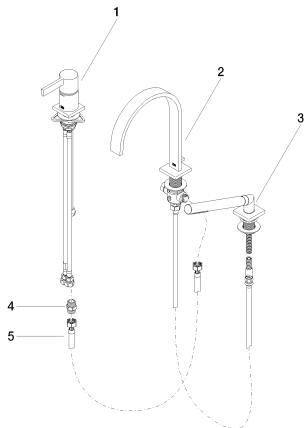

## Bathtub - MEM

Three-hole single-lever tub mixer for deck-mounted tub installation - polished chrome

Article number: 27 412 782-00

- 8-5/8" Projection
- Spout: Rectangular aerator
- Hand shower set: Standard spray
- Hand shower set with anti-scale technology
- Integrated diverter
- Total height 11-3/4"
- Height to aerator/spout outlet 6-3/4"
- Spout hole diameter 1-1/4"
- Single-lever mixer hole diameter 1-3/8"
- Hole diameter for hand shower set 1-1/4"
- Flange for mixer 2-3/8" x 2-3/8"
- 2-3/8" x 2-3/8" flange for spout
- Hand shower set with flange 2-3/8" x 2-3/8"
- Metal shower hose 88-5/8" with anti-twist device
- Water flow rate limited to max. 5.4 gpm
- Handshower flow rate max. 1.8 gpm
- Fittings group in compliance with DIN 4109: 1
- NOTE: Local building codes may require the use of an anti-scald device. Please refer to remote pressure balance valve (35 910 970 90)
- Internal backflow preventer.

polished chrome

**Bathtub - MEM**

Three-hole single-lever tub mixer for deck-mounted tub installation - polished chrome

Article number: 27 412 782-00

**Dimensional drawing**

All dimensions in mm / inch = mm x 0,0394

## Bathtub - MEM

Three-hole single-lever tub mixer for deck-mounted tub installation - polished chrome

Article number: 27 412 782-00

### Spare parts list

Number	Item Number	Designation	Number of units
1	29 300 670-00	Single-lever tub mixer for deck-mounted tub installation - polished chrome	1
2	13 512 782-00	Tub spout with diverter for deck-mounted installation - polished chrome	1
3	27 702 980-00	Hand shower set for deck-mounted tub installation - polished chrome	1
4	09 24 03 168 10 90	nipple	1
5	12 502 970 90	Flexible supply line 1/2" x 1/2" x 15-3/4" -	1