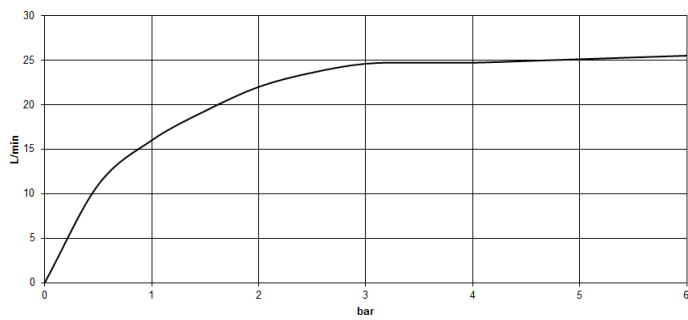

Bathtub - Meta

Single-lever tub mixer for freestanding installation with hand shower set - polished chrome

Article number: 25 863 661-00

- 11-1/8" Projection
- 360° swiveling spout
- Spout: Round aerated stream
- Hand shower set: Standard spray
- Baton hand shower with descaling system
- Hand shower bracket
- Integrated diverter
- Total height 40-5/8" - 43-3/8"
- Lower body height 22-1/4" - 25"
- Height to aerator/spout outlet 35-3/8" - 38-1/8"
- Flanges Ø 5-3/8"
- Metal shower hose 49-1/4" with anti-twist device
- Water flow rate limited to max. 6.5 gpm
- Handshower flow rate max. 1.8 gpm
- Fittings group in compliance with DIN 4109: 1
- NOTE: Local building codes may require the use of an anti-scald device. Please refer to remote pressure balance valve (35 910 970 90)
- Internal backflow preventer.

All dimensions in mm / inch = mm x 0,0394

Flow rate chart

Bathtub - Meta

Single-lever tub mixer for freestanding installation with hand shower set - polished chrome

Article number: 25 863 661-00

Other surface finishes