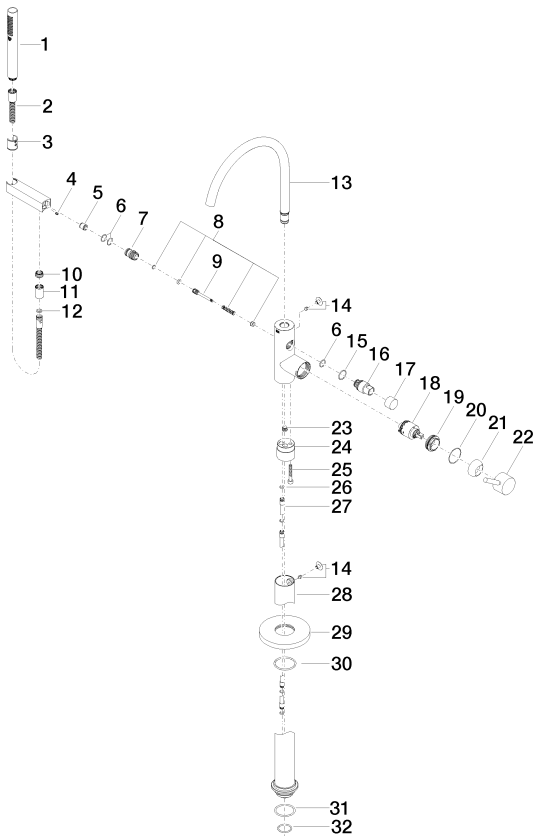

Bathtub - Meta

Single-lever tub mixer for freestanding installation with hand shower set - polished chrome

Article number: 25 863 661-00

- 11-1/8" Projection
- 360° swiveling spout
- Spout: Round aerated stream
- Hand shower set: Standard spray
- Baton hand shower with descaling system
- Hand shower bracket
- Integrated diverter
- Total height 40-5/8" - 43-3/8"
- Lower body height 22-1/4" - 25"
- Height to aerator/spout outlet 35-3/8" - 38-1/8"
- Flanges Ø 5-3/8"
- Metal shower hose 49-1/4" with anti-twist device
- Water flow rate limited to max. 6.5 gpm
- Handshower flow rate max. 1.8 gpm
- Fittings group in compliance with DIN 4109: 1
- NOTE: Local building codes may require the use of an anti-scald device. Please refer to remote pressure balance valve (35 910 970 90)
- Internal backflow preventer.

Number	Item Number	Designation	Number of units
1	28 013 979-00 0010	Baton hand shower - polished chrome	1
2	09 30 02 072-00	Metal shower hose 1/2" x 3/8" x 49-1/4" - polished chrome	1
3	09 18 40 118 90	sleeve	1
4	09 31 11 058 90	pin	1
5	09 23 01 141 90	back-flow preventer	1
6	09 14 10 010 90	seal	3
7	09 24 03 153 20-00	nipple	1
8	90 16 02 023 00 90	spring	1
9	09 31 09 102 20-00	pull-rod	1
10	09 24 03 069 90	nipple	1
11	09 21 02 069-00	cover	1
12	09 14 20 026 90	seal	1
13	90 28 22 327 01-00	spout	1
14	04 31 20 036 00 90	plug	2
15	09 14 10 112 90	seal	1
16	09 21 34 081 20-00	nipple	1
17	09 20 88 002-00	handle	1
18	90 15 05 039 00 90	cartridge	1
19	09 24 04 298 90	nut	1
20	09 14 10 037 90	seal	1
21	09 28 30 036-00	cover	1
22	90 20 66 005 00-00	handle	1
23	04 31 20 039 10 90	plug	1
24	09 24 03 152 20-00	adaptor	1
25	09 30 30 111 90	screw	1
26	09 14 10 139 90	seal	2
27	04 28 22 025 00 90	connection	2
28	04 28 22 030 00-00	pipe	1
29	09 27 88 007-00	rosette	1
30	09 14 10 129 90	seal	1
31	09 14 10 084 90	seal	1
32	09 14 10 018 90	seal	1