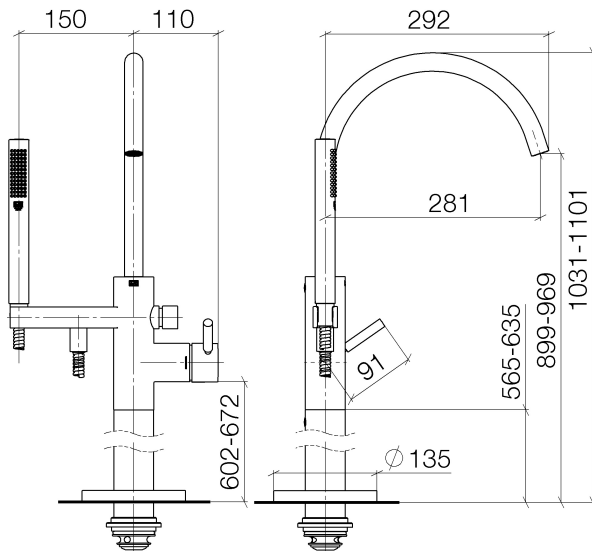

Bathtub - Meta

Single-lever tub mixer for freestanding installation with hand shower set - polished chrome

Article number: 25 863 661-00

- 11-1/8" Projection
- 360° swiveling spout
- Spout: Round aerated stream
- Hand shower set: Standard spray
- Baton hand shower with descaling system
- Hand shower bracket
- Integrated diverter
- Total height 40-5/8" - 43-3/8"
- Lower body height 22-1/4" - 25"
- Height to aerator/spout outlet 35-3/8" - 38-1/8"
- Flanges Ø 5-3/8"
- Metal shower hose 49-1/4" with anti-twist device
- Water flow rate limited to max. 6.5 gpm
- Handshower flow rate max. 1.8 gpm
- Fittings group in compliance with DIN 4109: 1
- NOTE: Local building codes may require the use of an anti-scald device. Please refer to remote pressure balance valve (35 910 970 90)
- Internal backflow preventer.

polished chrome

Accessory is required for this item.

Bathtub - Meta

Single-lever tub mixer for freestanding installation with hand shower set - polished chrome

Article number: 25 863 661-00

Dimensional drawing

All dimensions in mm / inch = mm x 0,0394

Flow rate chart

Bathtub - Meta

Single-lever tub mixer for freestanding installation with hand shower set - polished chrome

Article number: 25 863 661-00

Other surface finishes