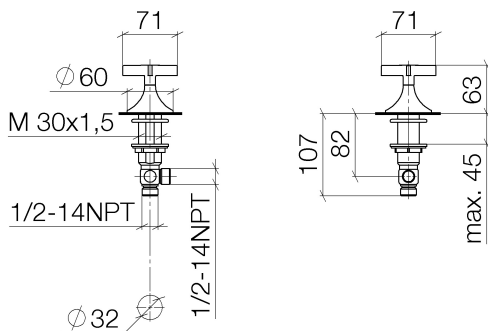

Bathtub - VAIA

Deck valve clockwise-closing cold - polished chrome

Article number: 20 000 809-00

- 1-1/4" hole diameter
- Flange diameter 2-3/8"
- Fittings group in compliance with DIN 4109: 1
- (ADA)

polished chrome

Dimensional drawing

All dimensions in mm / inch = mm x 0,0394

Bathtub - VAIA
Deck valve clockwise-closing cold - polished chrome
Article number: 20 000 809-00

Flow rate chart

Bathtub - VAIA

Deck valve clockwise-closing cold - polished chrome

Spare parts list

Number	Item Number	Designation	Number of units
1	90 20 80 010 00-00	handle (cold)	1
2	09 28 10 003 90	ring	1
3	09 24 01 028 90	ring	1
4	04 23 10 032 46 90	fixing set	1
5	04 17 11 055 31 90	side panel	1
6	90 90 03 131 00 90	top	1