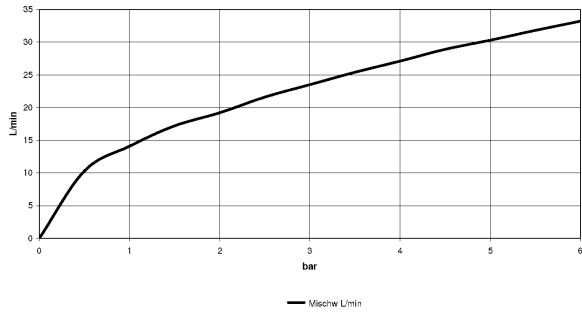

Dimensional drawing

All dimensions in mm / inch = mm x 0,0394

Bathtub - VAIA
Deck valve clockwise-closing cold - polished chrome
Article number: 20 000 809-00

Flow rate chart

Bathtub - VAIA

Deck valve clockwise-closing cold - polished chrome