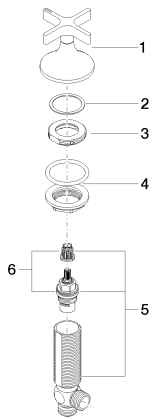

Bathtub - VAIA

Deck valve clockwise-closing cold - polished chrome

Article number: 20 000 809-00

- 1-1/4" hole diameter
- Flange diameter 2-3/8"
- Fittings group in compliance with DIN 4109: 1
- (ADA)

polished chrome

Dimensional drawing

All dimensions in mm / inch = mm x 0,0394

Bathtub - VAIA
Deck valve clockwise-closing cold - polished chrome
Article number: 20 000 809-00

Flow rate chart

Bathtub - VAIA

Deck valve clockwise-closing cold - polished chrome

Article number: 20 000 809-00

Other surface finishes

platinum matte
20 000 809-06

platinum
20 000 809-08

Brushed Durabronz
20 000 809-28

Dark Platinum matte
20 000 809-99

More custom finish options are available via special production (xTra Service). Please see our finish matrix for availability and pricing or contact a Dornbracht representative.

Spare parts list

Number	Item Number	Designation	Number of units
1	90 20 80 010 00-00	handle (cold)	1
2	09 28 10 003 90	ring	1
3	09 24 01 028 90	ring	1
4	04 23 10 032 46 90	fixing set	1
5	04 17 11 055 31 90	side panel	1
6	90 90 03 131 00 90	top	1