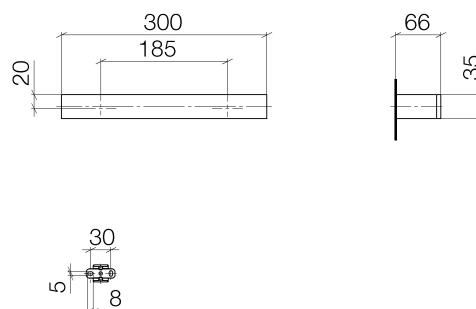

Product specifications

- gauge 185 mm
- width 300mm
- height 35 mm
- 65 mm projection

Surfaces

- | | |
|-----------------|-------------|
| • chrome | 83030780-00 |
| • platinum matt | 83030780-06 |
| • platinum | 83030780-08 |
| • Cyprum | 83030780-49 |

Exploded assembly drawing

Order quantity

No.	Article number	Name	Installation quantity
1	0517207170090	fixing set	2
2	0431110040090	pin	2