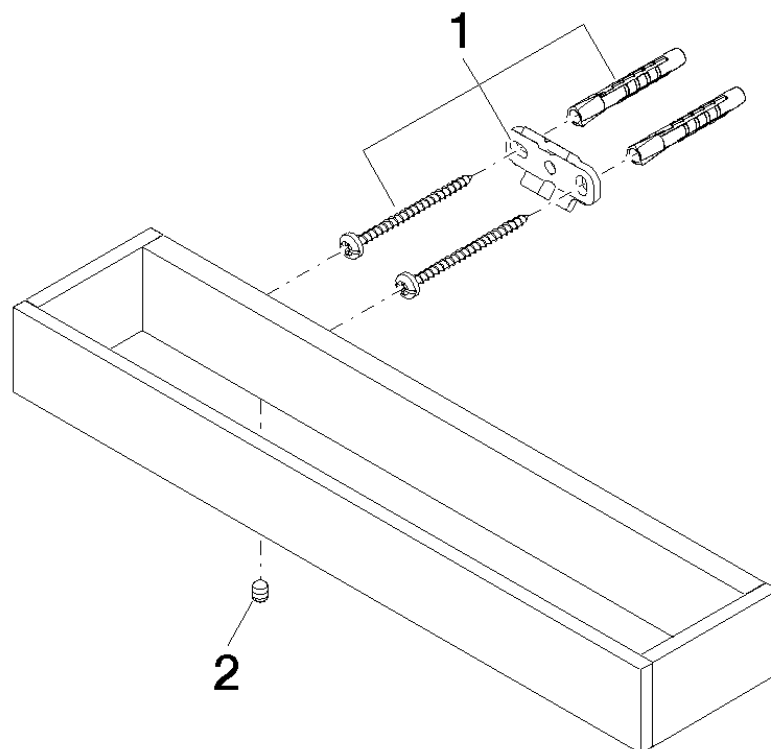

Product specifications

- gauge 185 mm
- width 300mm
- height 35 mm
- 65 mm projection

Surfaces

- | | |
|-----------------|-------------|
| • chrome | 83030780-00 |
| • platinum matt | 83030780-06 |
| • platinum | 83030780-08 |
| • Cyprum | 83030780-49 |

Exploded assembly drawing

Order quantity

No.	Article number	Name	Installation quantity
1	0517207170090	fixing set	2
2	0431110040090	pin	2