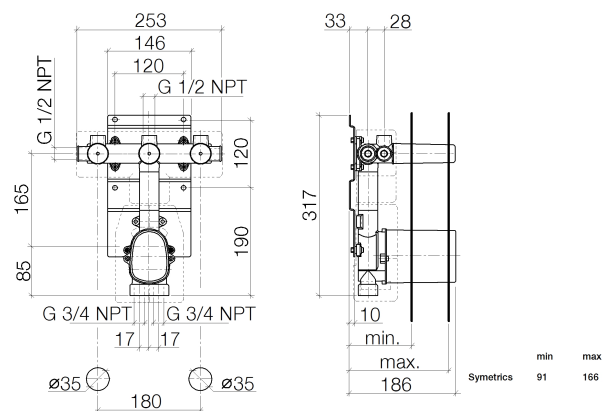

Concealed rough parts xTOOL Concealed thermostat rough with three volume controls

Article number: 35549970900010

Product specifications

- brass, lead free
- 2x female thread 3/4" connections
- 3x outlet 1/2"
- 2x female thread 1/2" outlet for additional valves
- 4x Water protection
- 4x Mud guard
- Sound insulation
- Wall elbow 1/2" (concealed rough parts) Also compatible with xGrid

Only to be used in combination with exposed trim parts 36 417 980-FF / 36 417 985-FF and 36 315 980-FF / 36 315 985-FF

NOTE: Important for certain series! Due to minimum rough-in requirements, a framing of 2x6 studs is needed.

Surfaces

- 35549970-900010

Exploded assembly drawing

Concealed rough parts xTOOL Concealed thermostat rough with three volume controls

Article number: 35549970900010

**Order quantity**

| No. | Article number | Name | Installation quantity |
|------------|-----------------------|---------------------|------------------------------|
| 1 | 0431200621090 | plug | 7 |
| 2 | 09141005390 | seal | 7 |
| 3 | 0431200060090 | plug | 3 |
| 4 | 09210210290 | cap | 3 |
| 5 | 09231003790 | nut | 8 |
| 6 | 0430310240190 | fixing set | 2 |
| 7 | 09172009190 | holder | 1 |
| 8 | 0421340770090 | nipple | 4 |
| 9 | 09141009890 | seal | 4 |
| 10 | 09230104590 | back-flow preventer | 2 |
| 11 | 09301113890 | disc | 24 |
| 12 | 09303005890 | screw | 8 |
| 13 | 09141018990 | seal | 1 |
| 14 | 09140500290 | seal | 2 |
| 15 | 0429050310090 | insert | 2 |
| 16 | 0431201000090 | plug | 1 |
| 17 | 09141011190 | seal | 1 |
| 18 | 09303002790 | screw | 2 |
| 19 | 09210210390 | cap | 1 |
| 20 | 0414030730390 | gasket kit | 1 |
| 21 | 09111101290 | accessories | 2 |
| 22 | 09111104190 | accessories | 2 |
| 23 | 09231002390 | nut | 4 |
| 24 | 09303015290 | screw | 4 |