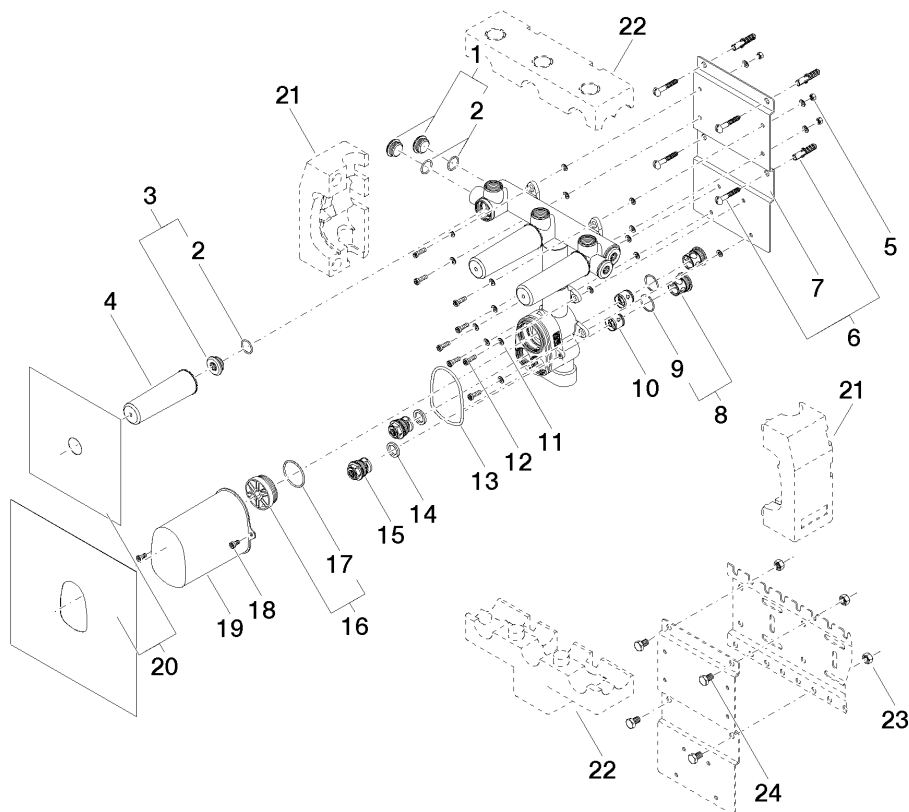

Concealed rough parts xTOOL Concealed thermostat rough with three volume controls

Article number: 35549970900010

Product specifications

- brass, lead free
- 2x female thread 3/4" connections
- 3x outlet 1/2"
- 2x female thread 1/2" outlet for additional valves
- 4x Water protection
- 4x Mud guard
- Sound insulation
- Wall elbow 1/2" (concealed rough parts) Also compatible with xGrid

Only to be used in combination with exposed trim parts 36 417 980-FF / 36 417 985-FF and 36 315 980-FF / 36 315 985-FF

NOTE: Important for certain series! Due to minimum rough-in requirements, a framing of 2x6 studs is needed.

Surfaces

- 35549970-900010

Exploded assembly drawing

Concealed rough parts xTOOL Concealed thermostat rough with three volume controls

Article number: 35549970900010

**Order quantity**

| No. | Article number | Name | Installation quantity |
|------------|-----------------------|---------------------|------------------------------|
| 1 | 0431200621090 | plug | 7 |
| 2 | 09141005390 | seal | 7 |
| 3 | 0431200060090 | plug | 3 |
| 4 | 09210210290 | cap | 3 |
| 5 | 09231003790 | nut | 8 |
| 6 | 0430310240190 | fixing set | 2 |
| 7 | 09172009190 | holder | 1 |
| 8 | 0421340770090 | nipple | 4 |
| 9 | 09141009890 | seal | 4 |
| 10 | 09230104590 | back-flow preventer | 2 |
| 11 | 09301113890 | disc | 24 |
| 12 | 09303005890 | screw | 8 |
| 13 | 09141018990 | seal | 1 |
| 14 | 09140500290 | seal | 2 |
| 15 | 0429050310090 | insert | 2 |
| 16 | 0431201000090 | plug | 1 |
| 17 | 09141011190 | seal | 1 |
| 18 | 09303002790 | screw | 2 |
| 19 | 09210210390 | cap | 1 |
| 20 | 0414030730390 | gasket kit | 1 |
| 21 | 09111101290 | accessories | 2 |
| 22 | 09111104190 | accessories | 2 |
| 23 | 09231002390 | nut | 4 |
| 24 | 09303015290 | screw | 4 |