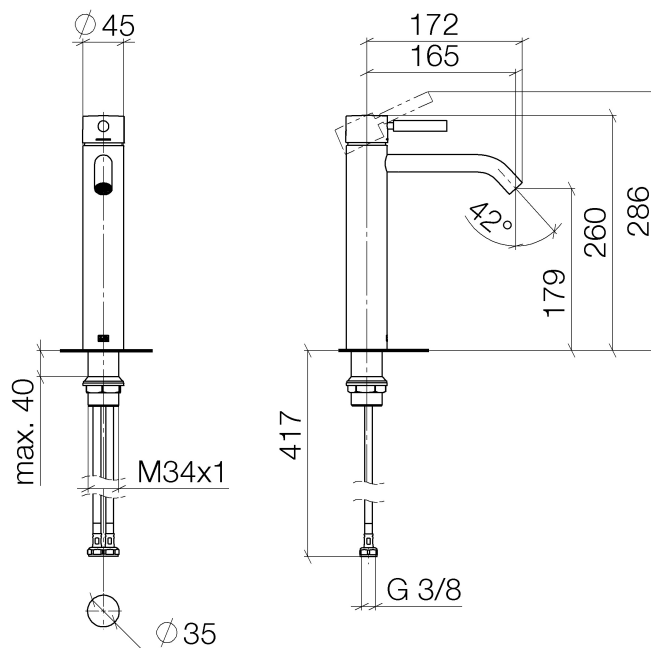

META Single-lever basin mixer with raised base 165mm without pop-up waste

Article number: 33539660

META Single-lever basin mixer with raised base 165mm without pop-up waste

Article number: 33539660

Exploded assembly drawing

META Single-lever basin mixer with raised base 165mm without pop-up waste

Article number: 33539660

Order quantity

No.	Article number	Name	Installation quantity
1	90206600200ff	handle	1
2	092830041ff	cover	1
3	09141009190	seal	1
4	09240426690	nut	1
5	9015050440090	cartridge	1
6	90110620800ff	spout	1
7	0423100440790	fixing set	1
8	0430041010090	hose	2

META Single-lever basin mixer with raised base 165mm without pop-up waste

Article number: 33539660

Flow rate chart