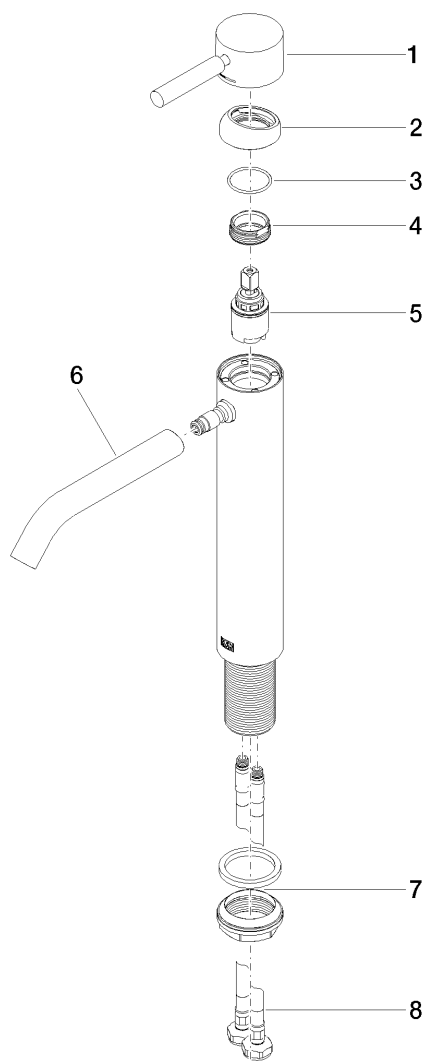

META Single-lever basin mixer with raised base 165mm without pop-up waste

Article number: 33539660

META Single-lever basin mixer with raised base 165mm without pop-up waste

Article number: 33539660

Exploded assembly drawing

META Single-lever basin mixer with raised base 165mm without pop-up waste

Article number: 33539660

Order quantity

No.	Article number	Name	Installation quantity
1	90206600200ff	handle	1
2	092830041ff	cover	1
3	09141009190	seal	1
4	09240426690	nut	1
5	9015050440090	cartridge	1
6	90110620800ff	spout	1
7	0423100440790	fixing set	1
8	0430041010090	hose	2

META Single-lever basin mixer with raised base 165mm without pop-up waste

Article number: 33539660

Flow rate chart