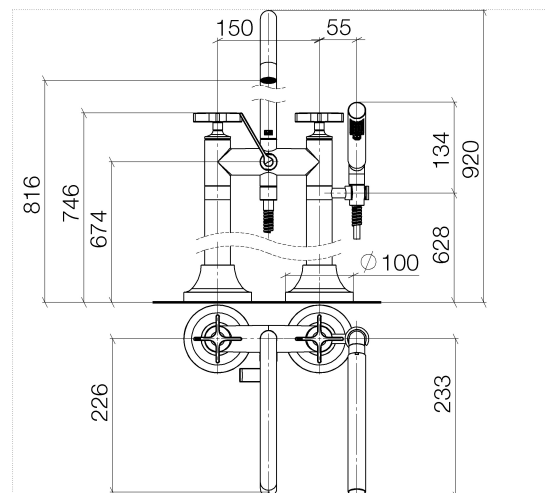

Product specifications

- **221 mm projection**
- pivotable spout 360°
- hand shower: normal flow
- spout: circular, air-enriched flow
- hand shower with anti-scale system
- rotary diverter for bath/shower
- total height 920 mm
- stand pipes height 628 mm
- height up to aerator 816 mm
- slide-on rosettes Ø 100 mm
- gauge 150 mm
- metal shower hose 1250mm with integrated anti-twist protection
- pivotable shower holder on the right foot

- max. hand shower flow 7.6 l/min
- max. spout flow rate 25.2 l/min

Intrinsic protection against back flow.

Surfaces

- chrome 25943809-00
- platinum matt 25943809-06
- 25943809-99

Accessories required

- Concealed floor mounting; 35 944 970

Exploded assembly drawing

**Order quantity**

No.	Article number	Name	Installation quantity
1	90208001001ff	handle (cold)	1
2	9090031310090	top	1
3	90282231700ff	spout	1
4	092403273ff	nipple	1
5	09141003290	seal	2
6	9021100110090	diverter	1
7	90208001101ff	handle (hot)	1
8	90208001502ff	diverter	1
9	04240418900ff	nipple	1
10	09142000290	seal	2
11	28013979ff0010	shower	1
12	093002072ff	hose	1
13	09184003590	sleeve	1
14	04281002901ff	holder	1
15	0929050212090	nipple	2
16	09141011290	seal	4
17	09141005590	seal	4
18	092810028ff	sleeve	1
19	90278001900ff	rosette	2
20	092330040-07	nut	2
21	092403121ff	nipple	1
22	09230113190	back-flow preventer	1
23	092102143ff	sleeve	1
24	09142002690	seal	1
25	04282200920ff	connection	2
26	09141008190	seal	2
27	092403094-07	nipple	2
28	0423100230090	fixing set	6
29	093011130-07	connection	2

Bath & Spa

Vaia Two-hole bath mixer for free-standing assembly with hand shower set

Article number: 25943809

30	0924030811090	extension	4
31	09240308090	extension	2

Flow rate chart