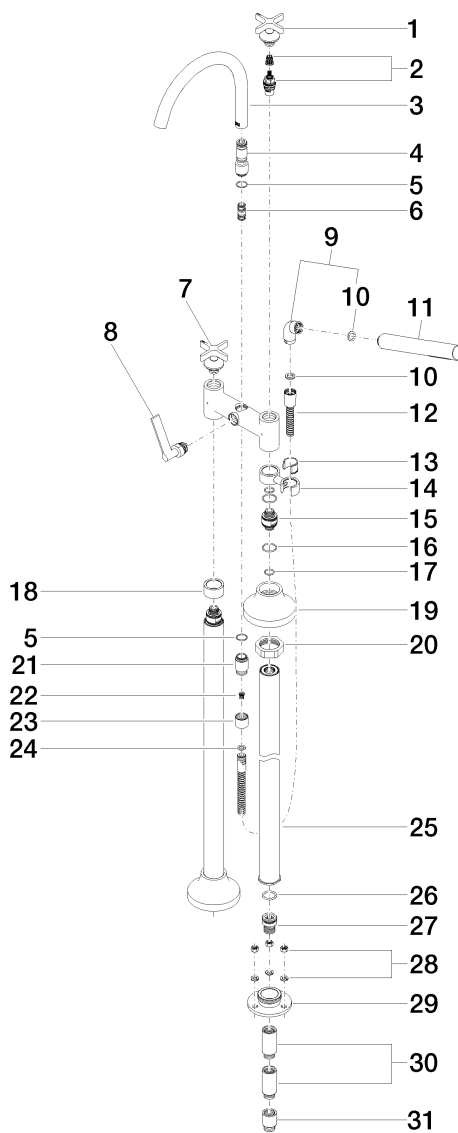

Product specifications

- **221 mm projection**
- pivotable spout 360°
- hand shower: normal flow
- spout: circular, air-enriched flow
- hand shower with anti-scale system
- rotary diverter for bath/shower
- total height 920 mm
- stand pipes height 628 mm
- height up to aerator 816 mm
- slide-on rosettes Ø 100 mm
- gauge 150 mm
- metal shower hose 1250mm with integrated anti-twist protection
- pivotable shower holder on the right foot

- max. hand shower flow 7.6 l/min
- max. spout flow rate 25.2 l/min

Intrinsic protection against back flow.

Surfaces

- chrome 25943809-00
- platinum matt 25943809-06
- 25943809-99

Accessories required

- Concealed floor mounting; 35 944 970

Exploded assembly drawing

**Order quantity**

No.	Article number	Name	Installation quantity
1	90208001001ff	handle (cold)	1
2	9090031310090	top	1
3	90282231700ff	spout	1
4	092403273ff	nipple	1
5	09141003290	seal	2
6	9021100110090	diverter	1
7	90208001101ff	handle (hot)	1
8	90208001502ff	diverter	1
9	04240418900ff	nipple	1
10	09142000290	seal	2
11	28013979ff0010	shower	1
12	093002072ff	hose	1
13	09184003590	sleeve	1
14	04281002901ff	holder	1
15	0929050212090	nipple	2
16	09141011290	seal	4
17	09141005590	seal	4
18	092810028ff	sleeve	1
19	90278001900ff	rosette	2
20	092330040-07	nut	2
21	092403121ff	nipple	1
22	09230113190	back-flow preventer	1
23	092102143ff	sleeve	1
24	09142002690	seal	1
25	04282200920ff	connection	2
26	09141008190	seal	2
27	092403094-07	nipple	2
28	0423100230090	fixing set	6
29	093011130-07	connection	2

Bath & Spa

Vaia Two-hole bath mixer for free-standing assembly with hand shower set

Article number: 25943809

30	0924030811090	extension	4
31	09240308090	extension	2

Flow rate chart