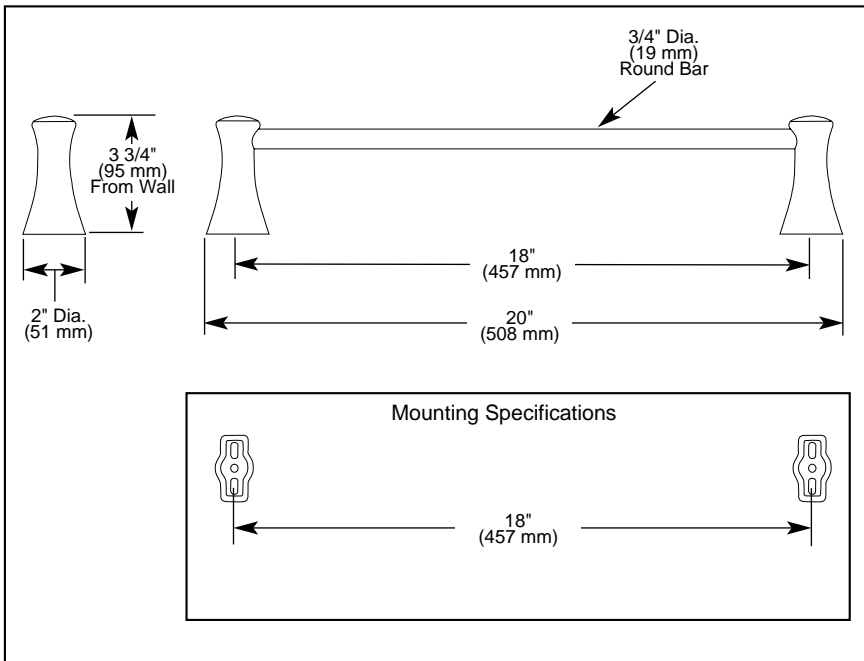

Submitted Model No.: _____

Specific Features: _____

DELTA[®]

ACCESSORIES

- Lahara™ Bath Collection
- 18" Towel bar

STANDARD SPECIFICATIONS:

- Wood blocking is preferable behind all wall surfaces. If wood blocking is not available, the following fasteners are suggested: Tile/Masonry-Plastic or lead Anchors Plaster/drywall-Toggle bolts.
- Mounting hardware and mounting template included with product.