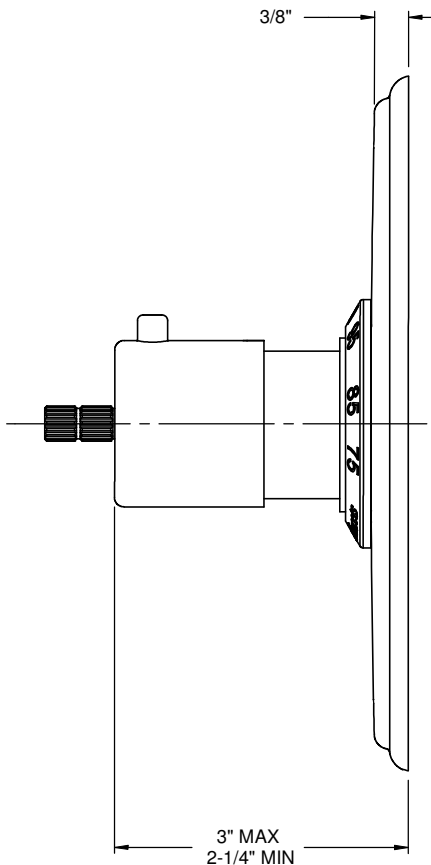

California Faucets®

StyleTherm®

3/4" Thermostatic Valve Trim Only

Features

- Over 30 finishes including 11 PVD finishes
- All brass construction
- Contemporary or traditional faceplate
- Engraved brass temperature ring
- 100°F safety stop button with manual override
- Handles to match all California Faucets series
See www.calfaucets.com for complete selection

TO-THN-XX

Codes/Standards Applicable

Specified model meets or exceeds the following:

- ASME A112.18.1-2005/CSA B125.1-05
- ASSE 1016
- ADA (with lever handles)
- Listed IAPMO/cUPC®

XX = Series Handle

Traditional Faceplate

Contemporary Faceplate

ALL DIMENSIONS SHOWN TO NEAREST 1/16"