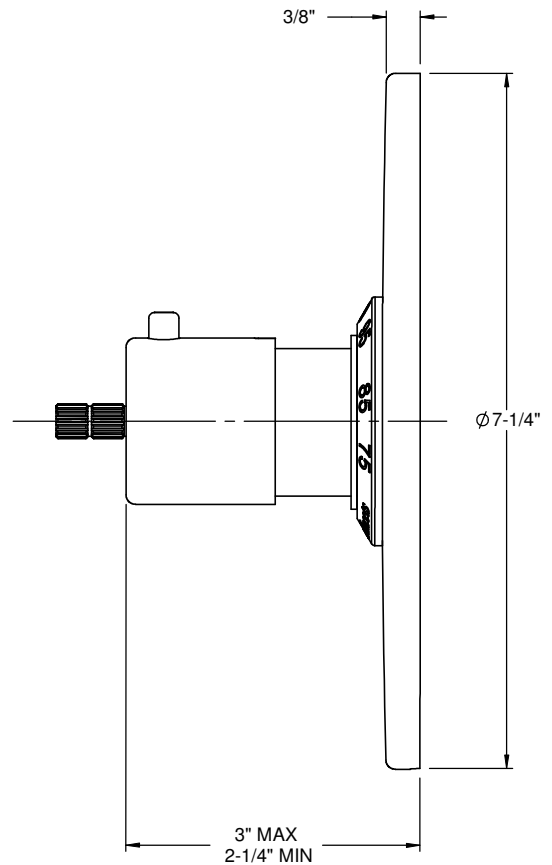

California Faucets®

StyleTherm®

3/4" Thermostatic Valve Trim Only

Features

- Over 30 finishes including 11 PVD finishes
- All brass construction
- Contemporary or traditional faceplate
- Engraved brass temperature ring
- 100°F safety stop button with manual override
- Handles to match all California Faucets series
See www.calfaucets.com for complete selection

TO-THN-XX

Codes/Standards Applicable

Specified model meets or exceeds the following:

- ASME A112.18.1-2005/CSA B125.1-05
- ASSE 1016
- ADA (with lever handles)
- Listed IAPMO/cUPC®

XX = Series Handle

Traditional Faceplate

Contemporary Faceplate

ALL DIMENSIONS SHOWN TO NEAREST 1/16"