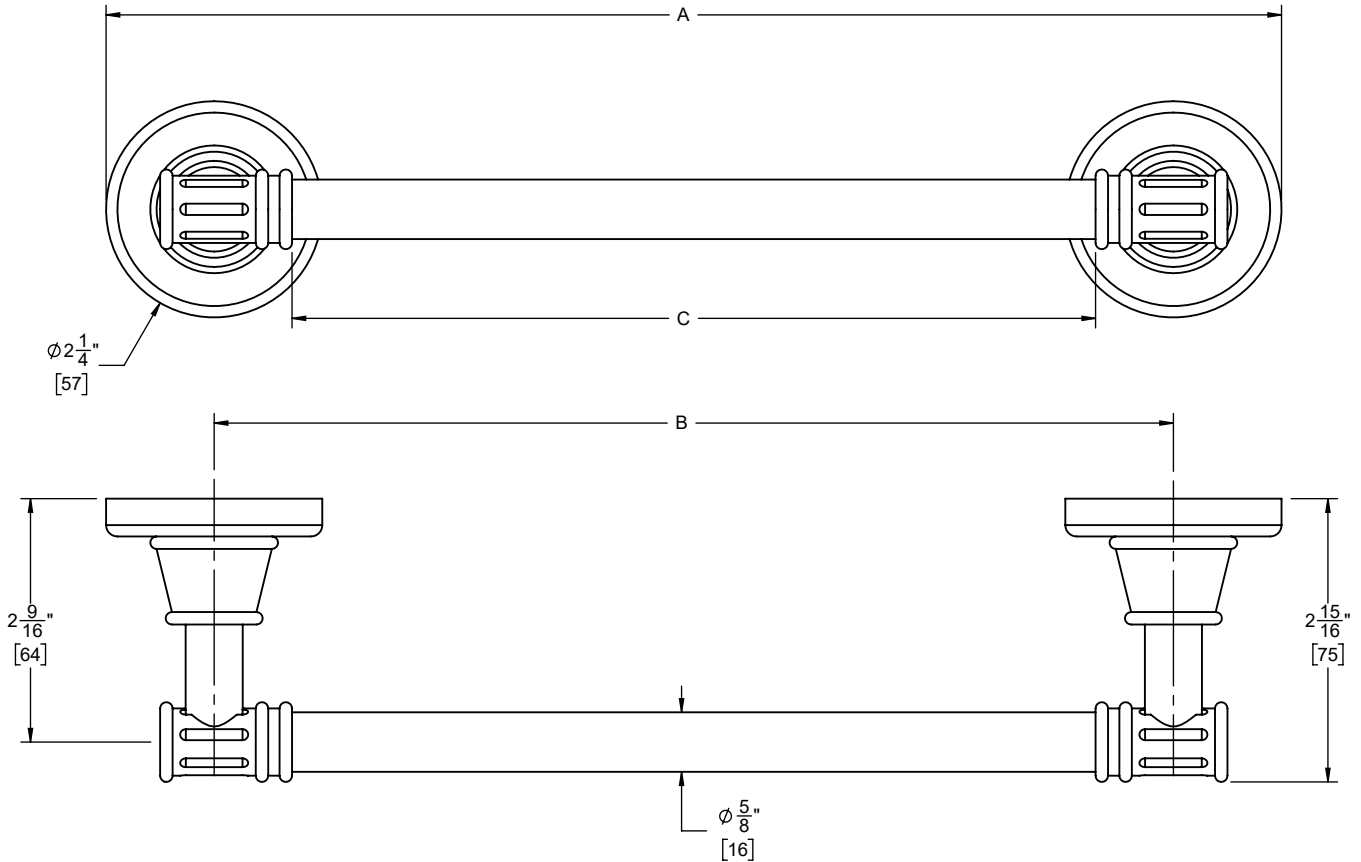

### Codes/Standards

Product meets or exceeds the following:

- None applicable

SKU	A	B	C
C1-9	12 1/4" [311]	10" [254]	8 3/8" [213]
C1-18	21 1/4" [540]	19" [482]	17 3/8" [441]
C1-24	27 1/4" [692]	25" [635]	23 3/8" [594]
C1-30	33 1/4" [844]	31" [787]	29 3/8" [746]

Specifications subject to change without notice

Dimensions are inches, rounded to 1/16"  
[Dimensions in brackets are mm, rounded to 1mm]