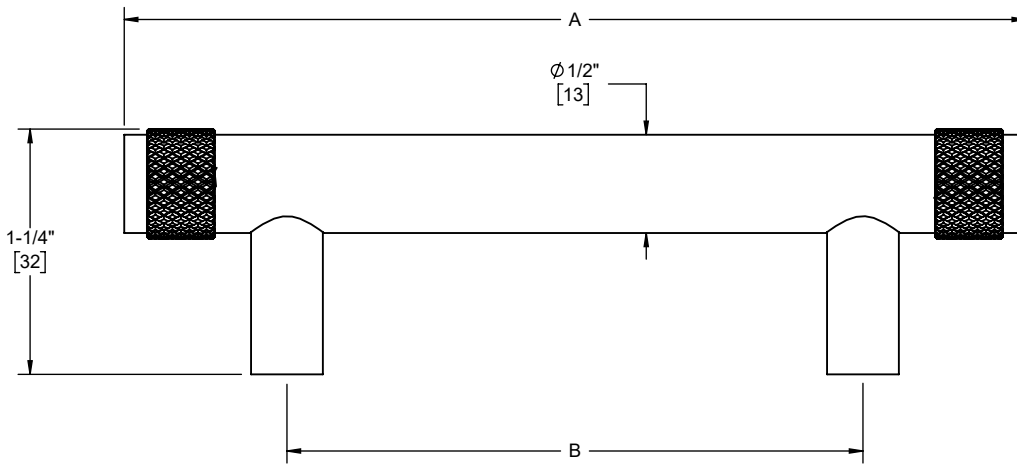

**Features**

- Over 28 finishes including 13 PVD finishes
- All brass construction
- Includes all mounting hardware

- 9482-K30K-3.0
- 9482-K30K-3.5
- 9482-K30K-4.0
- 9482-K30K-6.0
- 9482-K30K-8.0

**Codes/Standards**

Product meets or exceeds the following:

- None applicable

9482-K30K-3.0 shown

SKU	A	B
9482-K30K-3.0	4-11/16" [119]	3" [76]
9482-K30K-3.5	5-3/16" [132]	3-1/2" [89]
9482-K30K-4.0	5-11/16" [145]	4" [102]
9482-K30K-6.0	7-11/16" [195]	6" [152]
9482-K30K-8.0	9-11/16" [246]	8" [203]

(2X) 8-32 x 1-3/4" break away screw

Dimensions are inches, rounded to 1/16"  
[Dimensions in brackets are mm, rounded to 1mm]

Specifications subject to change without notice