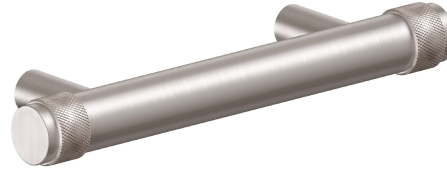

**Features**

- Over 28 finishes including 13 PVD finishes
- All brass construction
- Includes all mounting hardware

- 9482-K30K-3.0
- 9482-K30K-3.5
- 9482-K30K-4.0
- 9482-K30K-6.0
- 9482-K30K-8.0

**Codes/Standards**

Product meets or exceeds the following:

- None applicable

9482-K30K-3.0 shown

SKU	A	B
9482-K30K-3.0	4-11/16" [119]	3" [76]
9482-K30K-3.5	5-3/16" [132]	3-1/2" [89]
9482-K30K-4.0	5-11/16" [145]	4" [102]
9482-K30K-6.0	7-11/16" [195]	6" [152]
9482-K30K-8.0	9-11/16" [246]	8" [203]

(2X) 8-32 x 1-3/4" break away screw

Dimensions are inches, rounded to 1/16"  
[Dimensions in brackets are mm, rounded to 1mm]

Specifications subject to change without notice