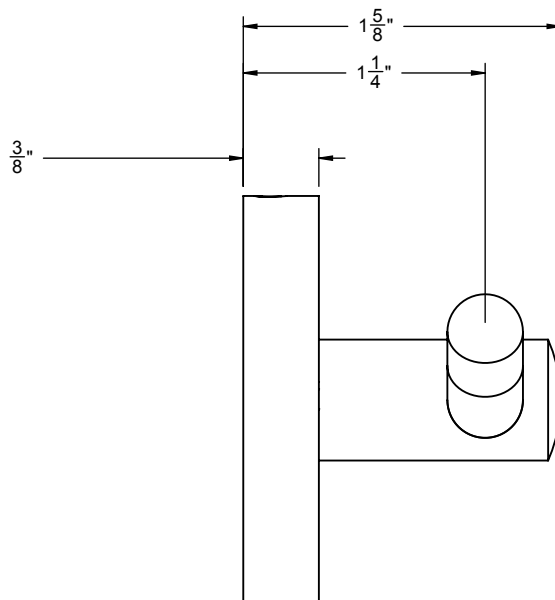

California Faucets®

TAMALPAIS™

DOUBLE ROBE HOOK

74-DRH

Features

- Over 30 finishes including 14 PVD finishes
- All brass construction
- Includes all mounting hardware

Codes/Standards Applicable

Meets or exceeds the following at date of manufacture:

- None applicable

SPECIFICATIONS SUBJECT TO CHANGE WITHOUT NOTICE

ALL DIMENSIONS SHOWN TO NEAREST 1/16"