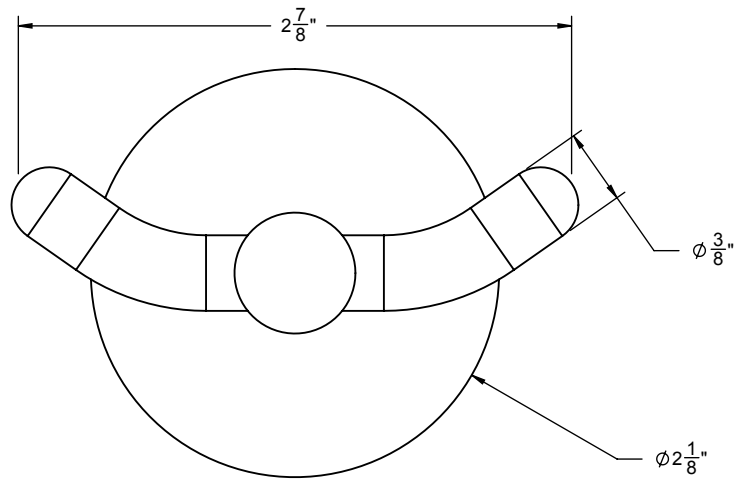

California Faucets®

TAMALPAIS™

DOUBLE ROBE HOOK

74-DRH

Features

- Over 30 finishes including 14 PVD finishes
- All brass construction
- Includes all mounting hardware

Codes/Standards Applicable

Meets or exceeds the following at date of manufacture:

- None applicable

SPECIFICATIONS SUBJECT TO CHANGE WITHOUT NOTICE

ALL DIMENSIONS SHOWN TO NEAREST 1/16"