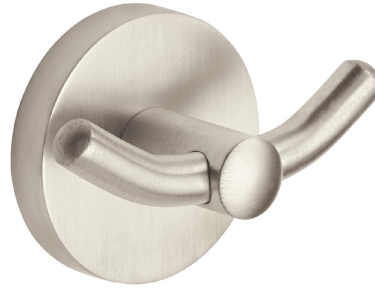

California Faucets®

TAMALPAIS™

DOUBLE ROBE HOOK

74-DRH

Features

- Over 30 finishes including 14 PVD finishes
- All brass construction
- Includes all mounting hardware

Codes/Standards Applicable

Meets or exceeds the following at date of manufacture:

- None applicable

SPECIFICATIONS SUBJECT TO CHANGE WITHOUT NOTICE

ALL DIMENSIONS SHOWN TO NEAREST 1/16"