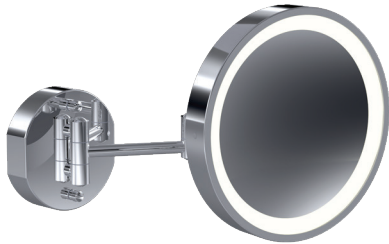

Catalog Number: **BJR-30**

Baci At Home

BJR-30

Top view

The center of the mirror is 1 3/4" above the center of the outlet box. Since the average user's eye height is 58 3/4" the outlet box should be centered 57" above the floor.

Side view

Lighted area

Baci Junior Mirrors

BJR-30

Installation

- 1) Attach backplate to the outlet box
- 2) Connect wires - green to ground, white to neutral and black to line
- 3) Slide canopy over the screws protruding from the backplate
- 4) Secure with trim nuts

BJR-30 — Double Arm Wall Mirror with Round Body

Product Category Baci Junior Mirrors

Special Features
Solid brass construction
Optical quality 5X glass mirror
High power, natural white LED lighting
5 year warrantee

Dimensions
Mirror body 9” diameter
Folds to 9” wide x 9” high x 4 5/8” deep
Canopy is 4 3/4” wide x 5” high
Maximum extension 13”

Basic Model BJR-30-CHR

Body Types All metal body

Magnification 5X

Finish Options
Standard Chrome
Premium Satin Nickel
Premium Bronze