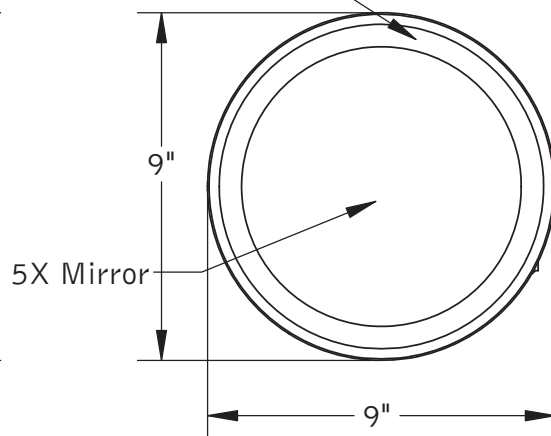

Catalog Number: **BJR-30**

Baci At Home

BJR-30

Top view

The center of the mirror is 1 3/4" above the center of the outlet box. Since the average user's eye height is 58 3/4" the outlet box should be centered 57" above the floor.

Side view

Lighted area

Baci Junior Mirrors

BJR-30

Installation

- 1) Attach backplate to the outlet box
- 2) Connect wires - green to ground, white to neutral and black to line
- 3) Slide canopy over the screws protruding from the backplate
- 4) Secure with trim nuts

BJR-30 — Double Arm Wall Mirror with Round Body

Product Category Baci Junior Mirrors

Special Features
Solid brass construction
Optical quality 5X glass mirror
High power, natural white LED lighting
5 year warrantee

Dimensions
Mirror body 9” diameter
Folds to 9” wide x 9” high x 4 5/8” deep
Canopy is 4 3/4” wide x 5” high
Maximum extension 13”

Basic Model BJR-30-CHR

Body Types All metal body

Magnification 5X

Finish Options
Standard Chrome
Premium Satin Nickel
Premium Bronze