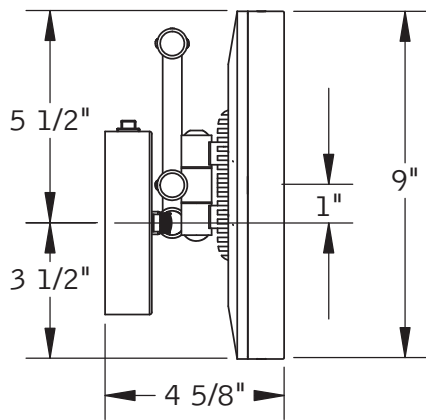

Catalog Number: **BJR-30**

Baci At Home

BJR-30

Top view

The center of the mirror is 1 3/4" above the center of the outlet box. Since the average user's eye height is 58 3/4" the outlet box should be centered 57" above the floor.

Side view

Lighted area

Baci Junior Mirrors

BJR-30

Installation

- 1) Attach backplate to the outlet box
- 2) Connect wires - green to ground, white to neutral and black to line
- 3) Slide canopy over the screws protruding from the backplate
- 4) Secure with trim nuts

BJR-30 — Double Arm Wall Mirror with Round Body

Product Category Baci Junior Mirrors

Special Features
Solid brass construction
Optical quality 5X glass mirror
High power, natural white LED lighting
5 year warrantee

Dimensions
Mirror body 9” diameter
Folds to 9” wide x 9” high x 4 5/8” deep
Canopy is 4 3/4” wide x 5” high
Maximum extension 13”

Basic Model BJR-30-CHR

Body Types All metal body

Magnification 5X

Finish Options
Standard Chrome
Premium Satin Nickel
Premium Bronze