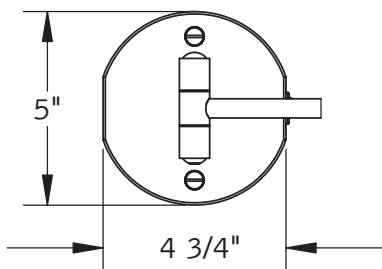

Catalog Number: **BJR-30**

Baci At Home

BJR-30

Top view

The center of the mirror is 1 3/4" above the center of the outlet box. Since the average user's eye height is 58 3/4" the outlet box should be centered 57" above the floor.

Side view

Lighted area

Baci Junior Mirrors

BJR-30

Installation

- 1) Attach backplate to the outlet box
- 2) Connect wires - green to ground, white to neutral and black to line
- 3) Slide canopy over the screws protruding from the backplate
- 4) Secure with trim nuts

Dimensions
Mirror body 9” diameter
Folds to 9” wide x 9” high x 4 5/8” deep
Canopy is 4 3/4” wide x 5” high
Maximum extension 13”

Basic Model BJR-30-CHR

Body Types All metal body

Magnification 5X

Finish Options
Standard Chrome
Premium Satin Nickel
Premium Bronze