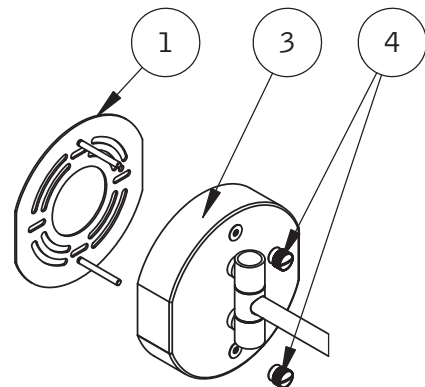

Catalog Number: **BJR-30**

Baci At Home

BJR-30

Top view

The center of the mirror is 1 3/4" above the center of the outlet box. Since the average user's eye height is 58 3/4" the outlet box should be centered 57" above the floor.

Side view

Lighted area

Baci Junior Mirrors

BJR-30

Installation

- 1) Attach backplate to the outlet box
- 2) Connect wires - green to ground, white to neutral and black to line
- 3) Slide canopy over the screws protruding from the backplate
- 4) Secure with trim nuts

BJR-30 — Double Arm Wall Mirror with Round Body

Product Category Baci Junior Mirrors

Special Features
Solid brass construction
Optical quality 5X glass mirror
High power, natural white LED lighting
5 year warrantee

Dimensions
Mirror body 9” diameter
Folds to 9” wide x 9” high x 4 5/8” deep
Canopy is 4 3/4” wide x 5” high
Maximum extension 13”

Basic Model BJR-30-CHR

Body Types All metal body

Magnification 5X

Finish Options
Standard Chrome
Premium Satin Nickel
Premium Bronze