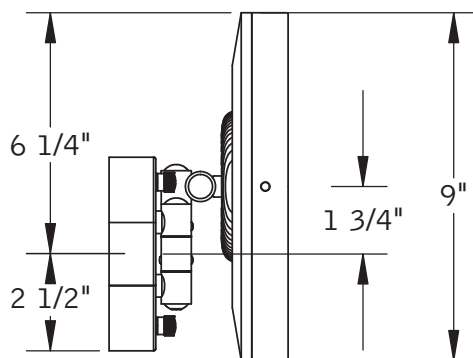

Catalog Number: **BJR-30**

Baci At Home

BJR-30

Top view

The center of the mirror is 1 3/4" above the center of the outlet box. Since the average user's eye height is 58 3/4" the outlet box should be centered 57" above the floor.

Side view

Lighted area

Baci Junior Mirrors

BJR-30

Installation

- 1) Attach backplate to the outlet box
- 2) Connect wires - green to ground, white to neutral and black to line
- 3) Slide canopy over the screws protruding from the backplate
- 4) Secure with trim nuts

Dimensions
Mirror body 9” diameter
Folds to 9” wide x 9” high x 4 5/8” deep
Canopy is 4 3/4” wide x 5” high
Maximum extension 13”

Basic Model BJR-30-CHR

Body Types All metal body

Magnification 5X

Finish Options
Standard Chrome
Premium Satin Nickel
Premium Bronze