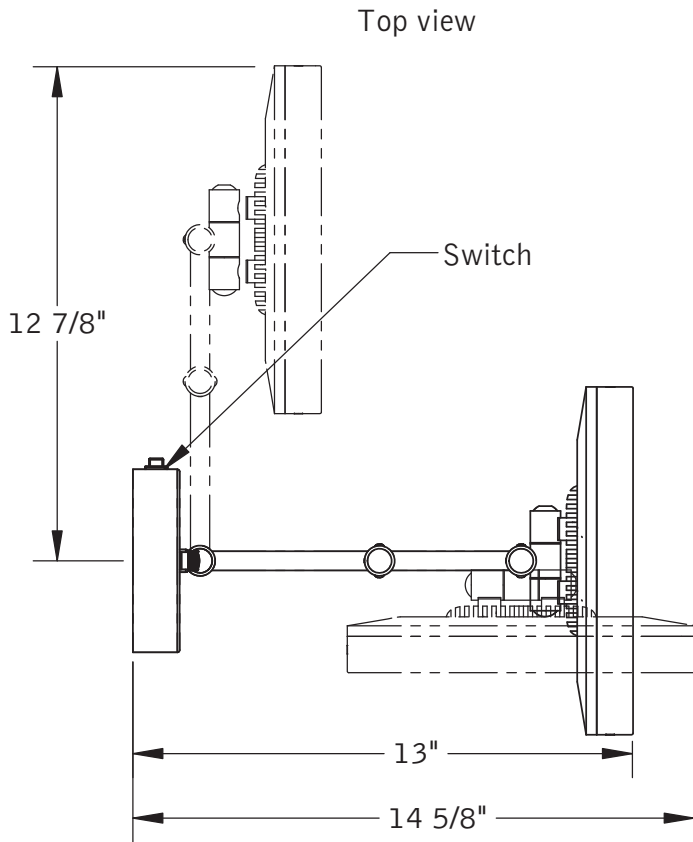

Catalog Number: **BJR-30**

Baci At Home

BJR-30

Top view

The center of the mirror is 1 3/4" above the center of the outlet box. Since the average user's eye height is 58 3/4" the outlet box should be centered 57" above the floor.

Side view

Lighted area

Baci Junior Mirrors

BJR-30

Installation

- 1) Attach backplate to the outlet box
- 2) Connect wires - green to ground, white to neutral and black to line
- 3) Slide canopy over the screws protruding from the backplate
- 4) Secure with trim nuts

BJR-30 — Double Arm Wall Mirror with Round Body

Product Category Baci Junior Mirrors

Special Features
Solid brass construction
Optical quality 5X glass mirror
High power, natural white LED lighting
5 year warrantee

Dimensions
Mirror body 9” diameter
Folds to 9” wide x 9” high x 4 5/8” deep
Canopy is 4 3/4” wide x 5” high
Maximum extension 13”

Basic Model BJR-30-CHR

Body Types All metal body

Magnification 5X

Finish Options
Standard Chrome
Premium Satin Nickel
Premium Bronze