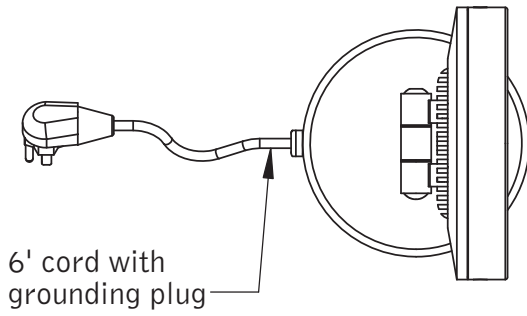

Catalog Number: **BJR-110**

Baci At Home

BJR-110

Top view

Side view

BJR-110 — Oval Vanity Top Mirror

Product Category	Baci Junior Mirrors
Special Features	Solid brass construction Optical quality 5X glass mirror High power, natural white LED lighting 5 year warrantee
Lighting	Halo Light - High Power LED
Lumens	775
Color Temperature	3500° K
Color Rendering Index	min. 80
Electrical	
Watts	9
Volts	100 - 240
Hertz (Frequency)	50/60
Amps (Current)	.22
UL Listing	Furnishing - suitable for commercial or residential use in damp locations (US\C)
Dimensions	Mirror body 7" wide x 9" high OA height 16" x 7" wide 5 7/8" diameter weighted base Furnished wide cord and grounding plug