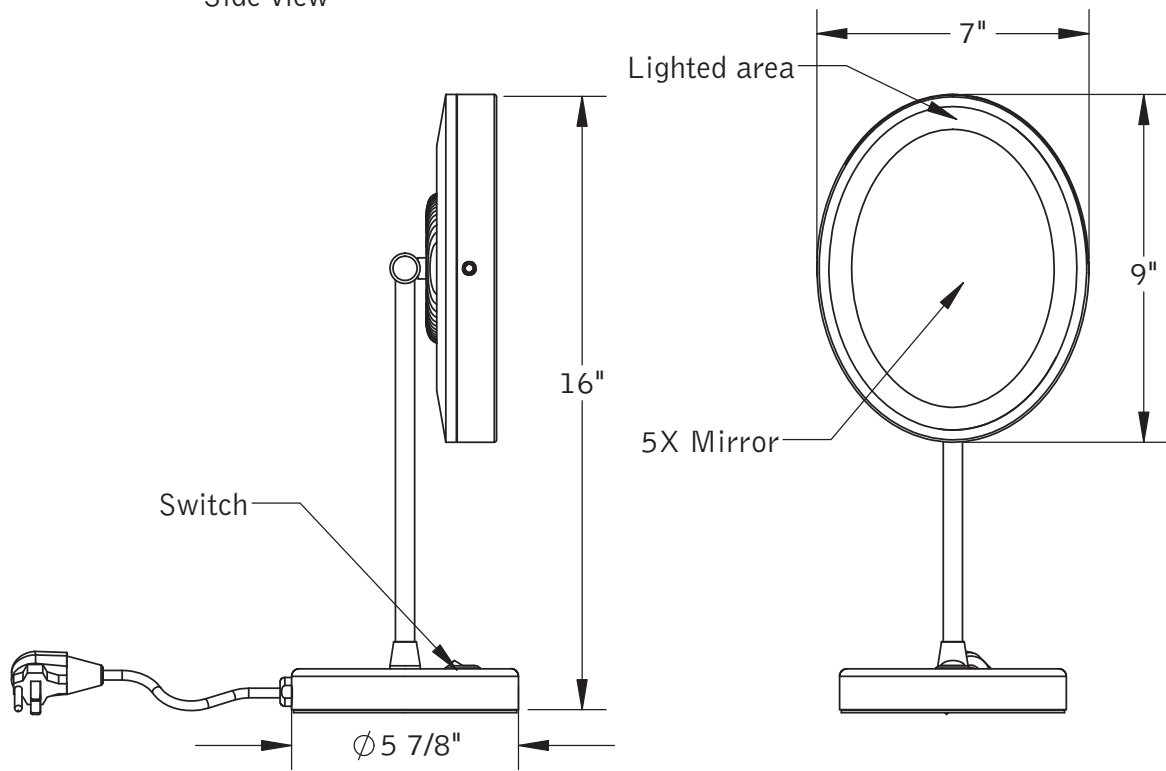

Catalog Number: **BJR-110**

Baci At Home

BJR-110

Top view

Side view

BJR-110 — Oval Vanity Top Mirror

Product Category	Baci Junior Mirrors
Special Features	Solid brass construction Optical quality 5X glass mirror High power, natural white LED lighting 5 year warrantee
Lighting	Halo Light - High Power LED
Lumens	775
Color Temperature	3500° K
Color Rendering Index	min. 80
Electrical	
Watts	9
Volts	100 - 240
Hertz (Frequency)	50/60
Amps (Current)	.22
UL Listing	Furnishing - suitable for commercial or residential use in damp locations (US\C)
Dimensions	Mirror body 7" wide x 9" high OA height 16" x 7" wide 5 7/8" diameter weighted base Furnished wide cord and grounding plug

Other Models in this Family

BJR-120

BJR-130

Basic Model	BJR-110-CHR
Body Types	All metal body
Magnification	5X
Finish Options	
Standard	Chrome
Premium	Satin Nickel
Premium	Bronze