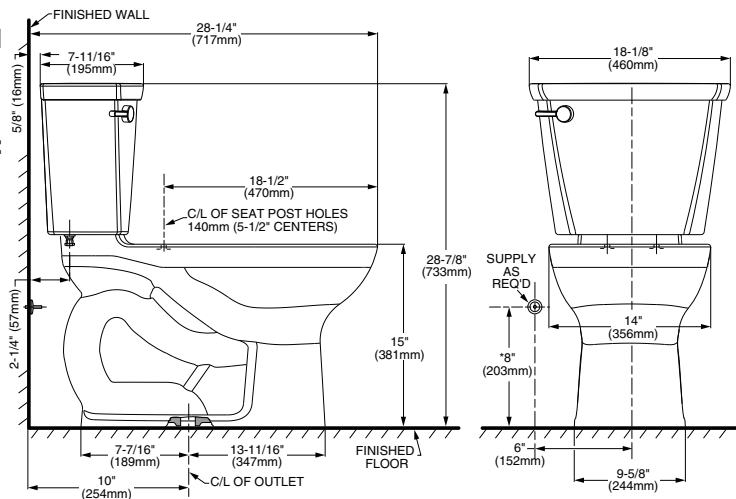

CADET® PRO™ ELONGATED TOILET
10" ROUGH-IN

❑ 215CB.004

- Features the **Cadet® Flushing System**
- Vitreous china
- Low consumption (6.0 Lpf/1.6 gpf) toilet
- Trade exclusive tank
- PowerWash® rim scrubs bowl with each flush
- Robust metal trip lever & metal shank fill valve
- Includes EZ-Install Tools w/color match bowl caps
- EverClean® surface included
- 3" flush valve
- Fully-glazed 2-1/8" trapway
- 10" (254mm) rough-in
- Generous 9" x 8" water surface area
- Chrome finish trip lever is supplied
- 1,000g MaP Score** at 1.6 gpf
- 5 year warranty

❑ 3517C.101 Elongated Bowl

❑ 4188B.004 Tank

Nominal Dimensions:

717 x 460 x 733mm (28-1/4" x 18-1/8" x 28-7/8")

Fixture only, seat and supply sold separately

Alternative Tank Configuration Available:

- ❑ 4188B.005 Tank complete with trip lever located on right side

NOTES:

THIS TOILET IS DESIGNED TO ROUGH-IN AT A MINIMUM DIMENSION OF 254MM (10") FROM FINISHED WALL TO C/L OF OUTLET. SUPPLY NOT INCLUDED WITH FIXTURE AND MUST BE ORDERED SEPARATELY. * DIMENSION SHOWN FOR LOCATION OF SUPPLY IS SUGGESTED.

IMPORTANT: Dimensions of fixtures are nominal and may vary within the range of tolerances established by ANSI Standard A112.19.2. These measurements are subject to change or cancellation. No responsibility is assumed for use of superseded or voided pages.