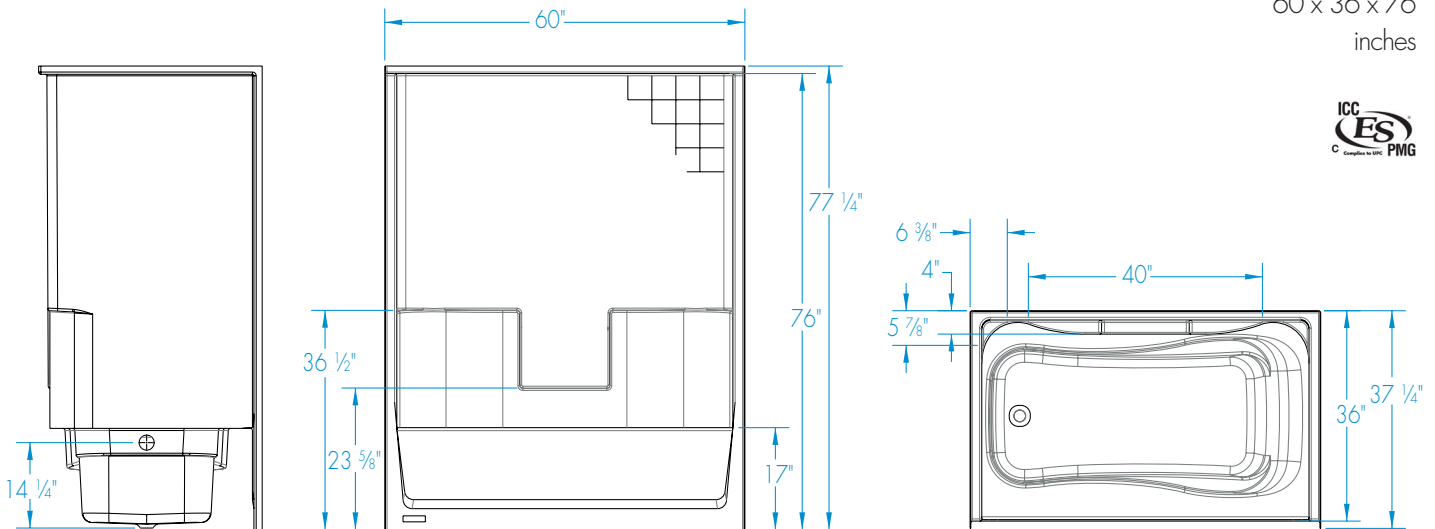

## OPTIONS

- Removable access panel (whirlpool models)
- Designer drain, waste & overflow
- Shower Door Series L0516

# 6036ST

60 x 36 x 76  
inches

**FEATURES** lbs Dimensional Tolerance  $\pm 3/16"$ . Dimensions needed for site preparation should be measured from the unit. Aquatic assumes no responsibility for preparatory work.

## DIMENSIONS

Specifications	inches
Width: Overall / Net	60
Depth: Overall / Net	37 1/4 / 36
Height: Overall / Net	77 1/4 / 76
Enclosure Opening	56
Skirt Height	17
Drain Rough-In (from Back Wall)	18
Drain Rough-In (from Side Wall)	2 1/4
Drain: Diameter / Clearance	2 / 1/4

## FRAMING DIMENSIONS

 inches

Type	D Depth	W Width	H Height	A	B	C
Alcove	37 1/4	60 1/8	-	Box Out	2 1/4	18