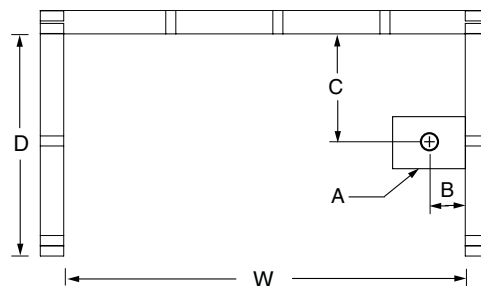

## DIMENSIONS

Specifications	inches
Width: Overall / Net	60
Depth: Overall / Net	37 1/4 / 36
Height: Overall / Net	77 1/4 / 76
Enclosure Opening	56
Skirt Height	17
Drain Rough-In (from Back Wall)	18
Drain Rough-In (from Side Wall)	2 1/4
Drain: Diameter / Clearance	2 / 1/4

## FRAMING DIMENSIONS

 inches

Type	D Depth	W Width	H Height	A	B	C
Alcove	37 1/4	60 1/8	-	Box Out	2 1/4	18