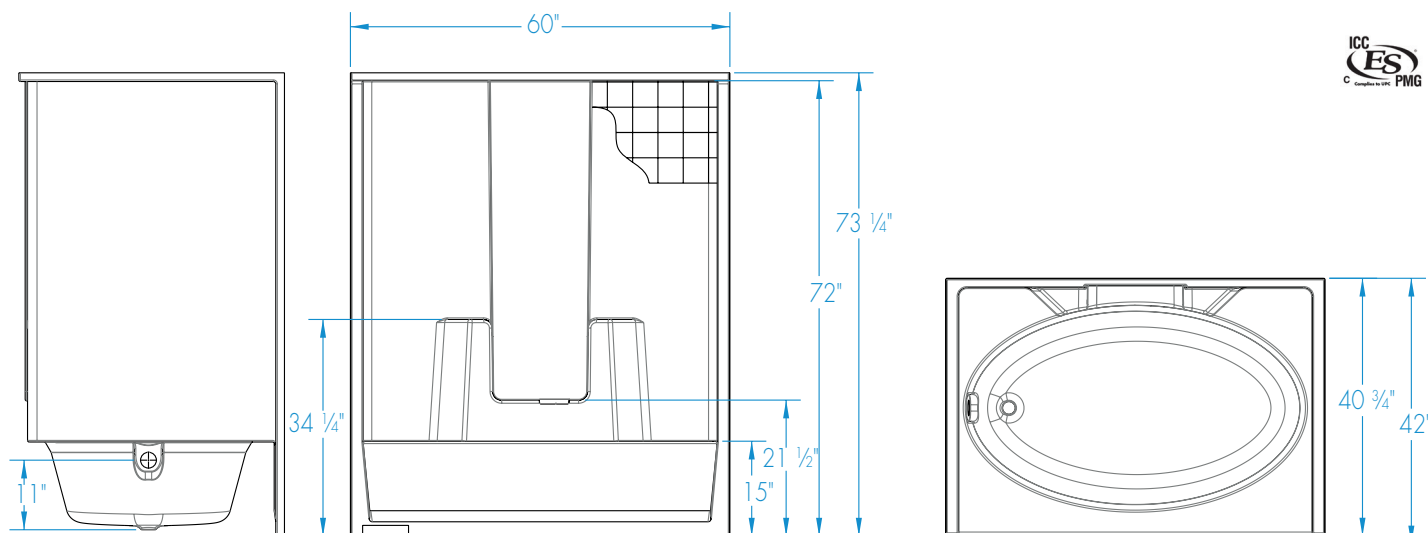

2603CTS – EVERYDAY TUB/SHOWERS

60 x 40 3/4 x 72 inches

FEATURES

- Tub-shower
- Textured tile finish
- Ergonomic backrest
- Molded toiletry shelves
- Slip-resistant textured bottom
- Left or right hand drain
- AcrylX™ applied acrylic surface
- Lifetime limited warranty

COLOR OPTIONS

Stock	Upgraded	Premium
White	Almond Linen/Biscuit Bone	Black Mexican Sand Sand Bar Sterling Silver

2603CTS

60 x 40 3/4 x 72
inches

FEATURES lbs Dimensional Tolerance $\pm \frac{3}{16}$ ". Dimensions needed for site preparation should be measured from the unit. Aquatic assumes no responsibility for preparatory work.

Model #	Material	Wall Finish	Jets	Motor	Controls	Drain	Net Wt.	Pkg. Wt.
Tub-Shower #2603CTS	AcrylX™	Textured Tile	-	-	-	LH or RH	145	150

DIMENSIONS

Specifications	inches
Width: Overall / Net	60
Depth: Overall / Net	42 / 40 3/4
Height: Overall / Net	73 1/4 / 72
Enclosure Opening	55 3/4
Skirt Height	15
Drain Rough-In (from Back Wall)	20 1/2
Drain Rough-In (from Side Wall)	2 3/4
Drain: Diameter / Clearance	2 / 1 1/4