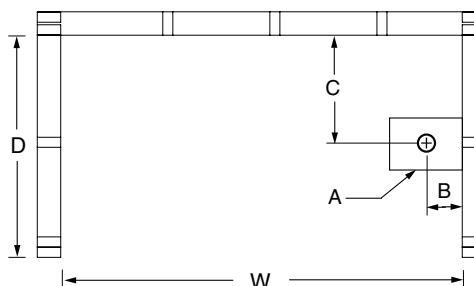

COLOR OPTIONS

Stock	Upgraded	Premium
White	Almond Linen/Biscuit Bone	Black Mexican Sand Sand Bar Sterling Silver

2603CTS

60 x 40 3/4 x 72
inches

FEATURES lbs Dimensional Tolerance $\pm \frac{3}{16}$ ". Dimensions needed for site preparation should be measured from the unit. Aquatic assumes no responsibility for preparatory work.

Model #	Material	Wall Finish	Jets	Motor	Controls	Drain	Net Wt.	Pkg. Wt.
Tub-Shower #2603CTS	AcrylX™	Textured Tile	-	-	-	LH or RH	145	150

DIMENSIONS

Specifications	inches
Width: Overall / Net	60
Depth: Overall / Net	42 / 40 3/4
Height: Overall / Net	73 1/4 / 72
Enclosure Opening	55 3/4
Skirt Height	15
Drain Rough-In (from Back Wall)	20 1/2
Drain Rough-In (from Side Wall)	2 3/4
Drain: Diameter / Clearance	2 / 1 1/4

FRAMING DIMENSIONS

 inches

Type	D Depth	W Width	H Height	A	B	C
Alcove	42	60 1/8	-	Box Out	2 3/4	20 1/2

SUMP DATA

Top of Drain to Bottom of Overflow	Capacity to Overflow gal	Min. Operating Capacity gal	WIDTH @ centerline		DEPTH @ centerline	
			Top	Bottom	Top	Bottom
8 7/8	58	-	52	46	30 1/2	24 1/2